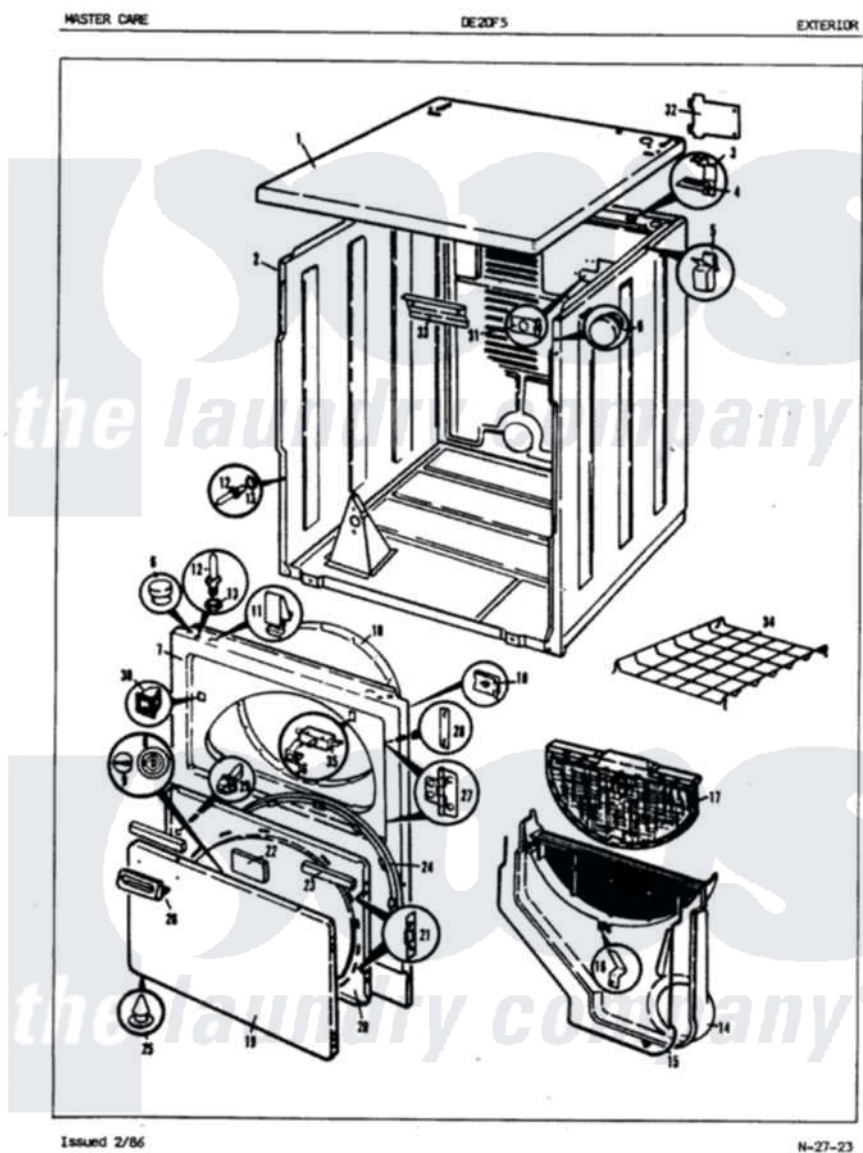

Admiral DE20F5 03 - EXTERIOR (REV. J-K)

Issued 2/86

N-27-23

Admiral [Residential Admiral DE20F5 Dryer Parts](#) Parts Diagram 03 - EXTERIOR (REV. J-K)
 Click on the part number to view part

Item	Original Part Number	Replaced By	Status	Part Description
1	53-0124		Not Available	CABINET TOP
2	53-0667	31001714		Cabinet And Base Assembly
3	63-5712			Hinge, Cabinet Top
4	25-3092	90767		Screw, 8A X 3/8 HeX Washer Head Tapping
"	33-0930			Pad, Top Hinge
5	25-3034			Clip, Wiring
6	33-2653			Bumper, Cabinet
7	53-0126	31001771		Panel, Front
10	25-7820	489478		Screw, 8 X 1/2
"	25-7817		Not Available	CLIP, U-TYPE
11	25-7220			Clip, Cabinet Top
12	63-6148	53-0643		Pin, Locator
13	25-0224	3400029		Nut, Adapter Plate
"	53-0200			Sleeve, Locator Pin
14	53-0917	12001324		Duct Kit, Collector
"	25-7810	415013-35		Screw

15	53-0204		Seal
16	53-0123		Clip
17	53-0701		Lint Screen
18	53-0282	31001637	Seal Assembly, Cylinder Front
19	53-0154		Panel, Outer Door
20	53-0104	LA-1024	Inner Door Kit
21	53-0119		Clip, Hinge
22	53-0251	53-1490	Door Pad
23	53-0252	53-1491	Door Pad
24	25-7770	3196169	Screw, Element
"	53-0648	31001529	Seal, Door
25	25-3534	25-7889	Plug Button
26	25-7810	415013-35	Screw
"	53-0116	53-0927	Handle, Door
27	53-0122	53-1492	Hinge, Dryer Door
28	25-7809		Screw, No.6-20 1/2 Flthd Torx
"	LA-1003		Door Catch Kit
"	53-0121	Not Available	TWIN NUT
29	73-0033	LA-1003	Door Catch Kit
30	53-0882	LA-1003	Door Catch Kit
31	53-0135	Not Available	SUPPORT, POWER CORD
"	25-7828	489483	Screw 10-32 X 1/2
32	W10124350	Not Available	NOT REQUIRED PART OR SEE NOTE SCREW- PURCHASED LOCALLY
"	53-0136		Cover, Supply Cord
33	25-3457		Screw, Sems
"	53-0133		Shield, Heat
34	LA-1005		Switch Kit
"	53-0772	21001495	Rack, Drying
35	53-0148		Switch, Door
36	63-5990	31001319	Clip, Switch