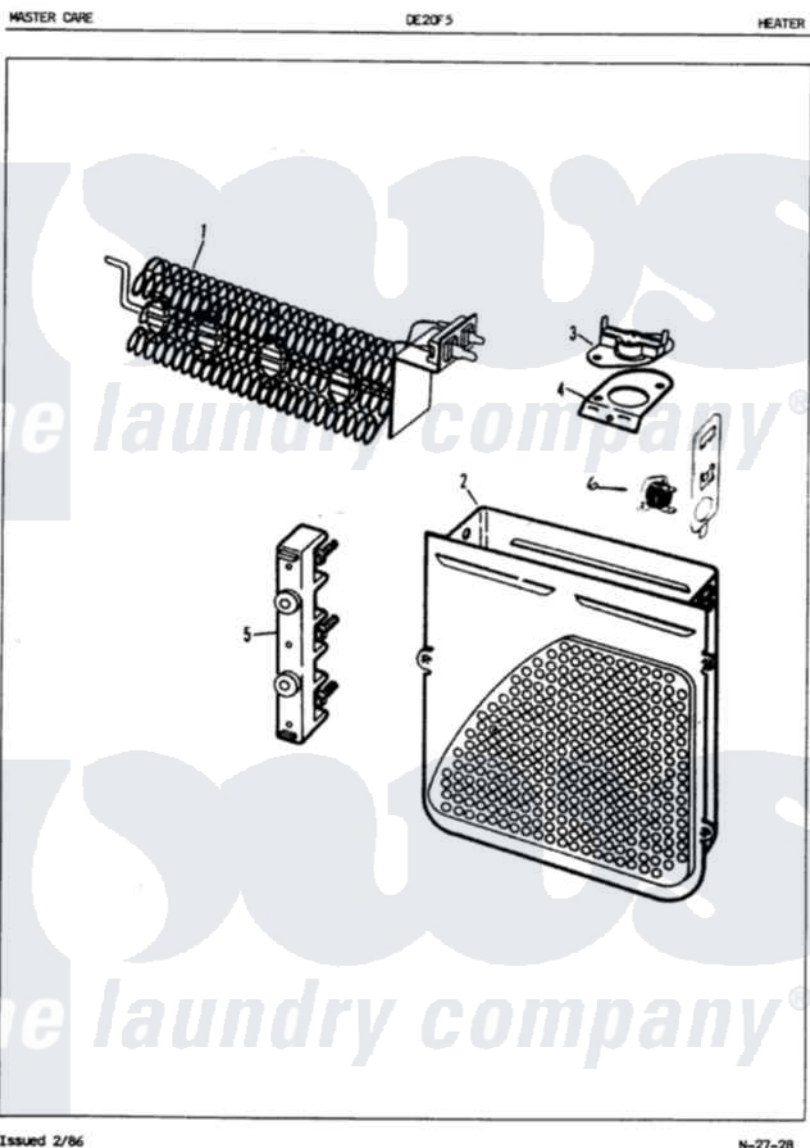

# Admiral DE20F5 04 - HEATER (REV. J-K)

Admiral [Residential Admiral DE20F5 Dryer Parts](#) Parts Diagram 04 - HEATER (REV. J-K)  
 Click on the part number to view part

Item	Original Part Number	Replaced By	Status	Part Description
1	53-0920	<a href="#">LA-1044</a>		Element
"	<a href="#">25-7863</a>			Screw
2	<a href="#">53-1232</a>			Heater Housing Assembly
"	25-7819	<a href="#">M0217225</a>		Screw
3	<a href="#">53-0771</a>			Thermostat, Hi-Limit
"	W10124350		Not Available	NOT REQUIRED PART OR SEE NOTE
4	<a href="#">53-1181</a>			Bracket, Thermal Fuse
"	25-7741	<a href="#">W10116760</a>		Screw
5	53-0166	<a href="#">53-1518</a>		Block, Terminal
"	25-7803	<a href="#">3400074</a>		Screw
"	25-6124		Not Available	NUT
"	25-3123		Not Available	WASHER, CUP
"	<a href="#">25-3122</a>			Washer, Flat
"	25-0027	<a href="#">112432</a>		Nut
6	<a href="#">53-1182</a>			Fuse, Thermal