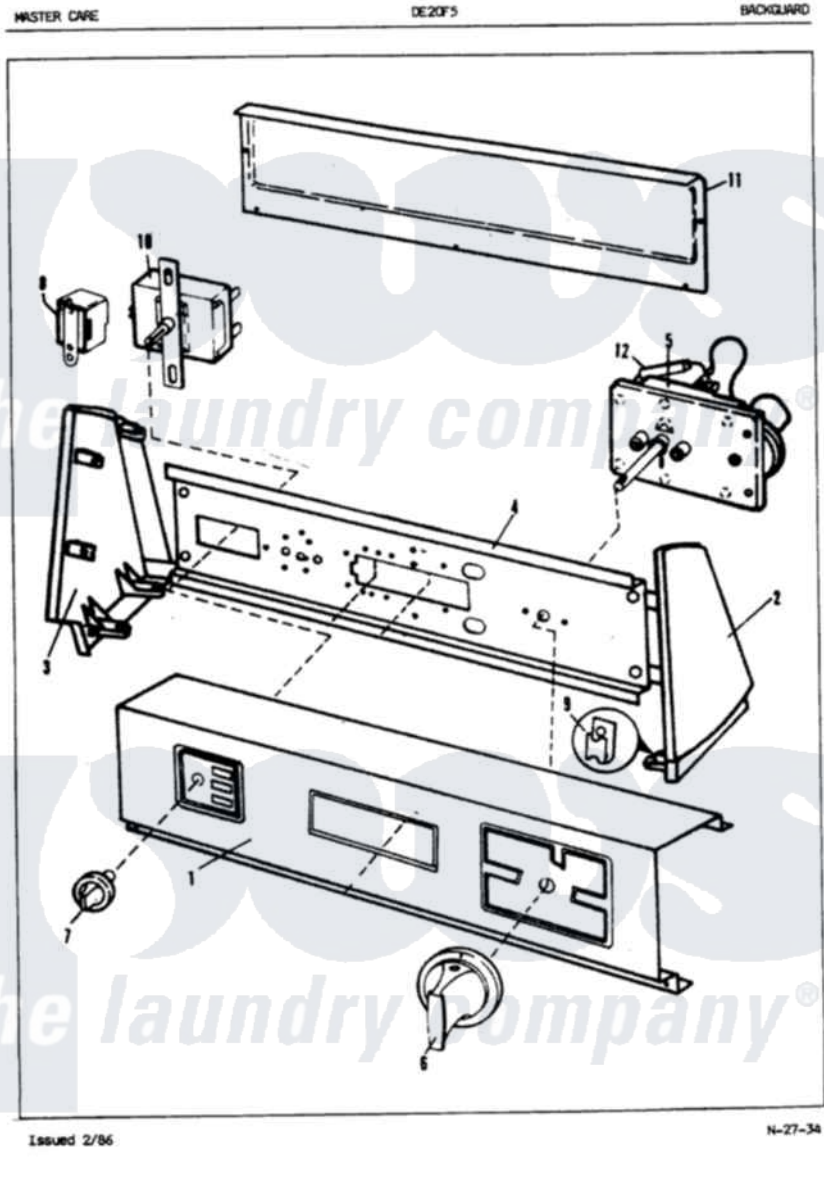

# Admiral DE20F5AM 01 - CONTROL PANEL (REV. A-H)

Admiral Residential Admiral DE20F5AM Dryer Parts Parts Diagram 01 - CONTROL PANEL (REV. A-H)  
 Click on the part number to view part

Item	Original Part Number	Replaced By	Status	Part Description
1	<a href="#">25-7702</a>			Speedclip, End Cap To Control Panel
"	53-1016		Not Available	CONTROL PANEL
"	53-0825		Not Available	CONTROL PANEL
"	<a href="#">25-7793</a>			Screw
2	<a href="#">53-0265</a>			LH Endcap
3	<a href="#">25-7760</a>			Screw
"	53-0236		Not Available	RH ENDCAP TRIM
"	53-0237		Not Available	LH ENDCAP TRIM
"	<a href="#">53-0264</a>			RH Endcap
4	<a href="#">25-7702</a>			Speedclip, End Cap To Control Panel
"	53-0365	<a href="#">53-1676</a>		Shield, Control
"	25-3092	<a href="#">90767</a>		Screw, 8A X 3/8 HeX Washer Head Tapping
5	53-0545		Not Available	TIMER
"	53-0656		Not Available	TIMER

"	63-6752		Not Available	TIMER MOTOR
"	25-0088	<a href="#">489483</a>		Screw 10-32 X 1/2
6	53-0653	<a href="#">31001219</a>		Knob Ski
"	53-0654	<a href="#">31001219</a>		Knob Ski
"	<a href="#">25-6044</a>			Set Screw
"	53-0470		Not Available	TIMER KNOB
7	35-0281		Not Available	SELECTOR KNOB
"	35-0168		Not Available	SELECTOR KNOB
8	63-6731	<a href="#">53-1639</a>		Buzzer Assembly
"	25-3092	<a href="#">90767</a>		Screw, 8A X 3/8 HeX Washer Head Tapping
9	<a href="#">25-7702</a>			Speedclip, End Cap To Control Panel
10	53-0394	<a href="#">53-1264</a>		Rotary Switch
"	25-3092	<a href="#">90767</a>		Screw, 8A X 3/8 HeX Washer Head Tapping
11	<a href="#">25-7851</a>			Speedclip, End Cap To Top
"	<a href="#">25-7852</a>			Speedclip, Rr Shld To End Cap
"	53-0268	<a href="#">21001460</a>		Shield, Rear
"	25-7697	<a href="#">25-2219</a>		Screw
"	25-7435	<a href="#">33002917</a>		Screw, No.10-16
"	<a href="#">25-3457</a>			Screw, Sems
"	25-3092	<a href="#">90767</a>		Screw, 8A X 3/8 HeX Washer Head Tapping
"	34-9487		Not Available	PLATE, REINFORCEMENT
12	63-6743	<a href="#">31001484</a>		Resistor Assembly