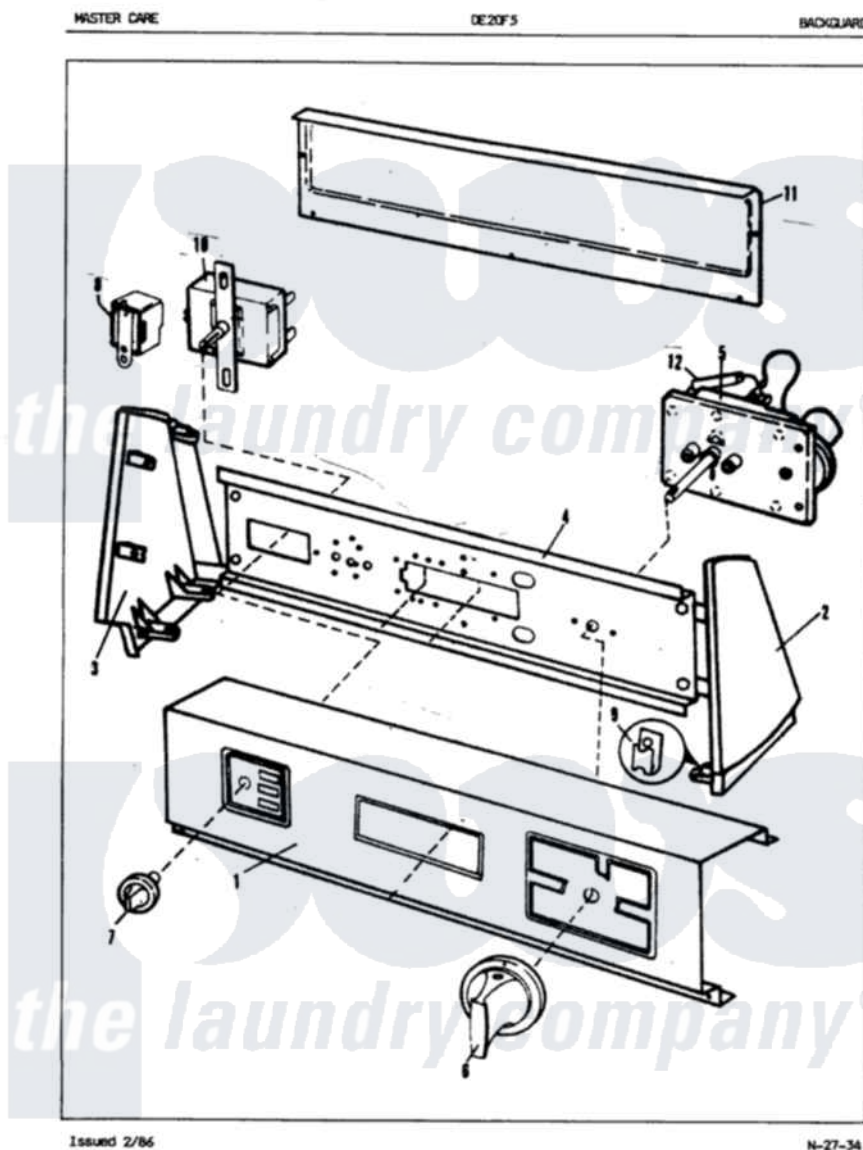

Admiral DE20F5AM 02 - CONTROL PANEL (REV. J-K)

Admiral [Residential Admiral DE20F5AM Dryer Parts](#) Parts Diagram 02 - CONTROL PANEL (REV. J-K)
 Click on the part number to view part

Item	Original Part Number	Replaced By	Status	Part Description
1	25-7793			Screw
"	25-7702			Speedclip, End Cap To Control Panel
"	53-1016		Not Available	CONTROL PANEL
2	53-0265			LH Endcap
3	53-0237		Not Available	LH ENDCAP TRIM
"	53-0264			RH Endcap
"	25-7760			Screw
"	53-0236		Not Available	RH ENDCAP TRIM
4	25-7702			Speedclip, End Cap To Control Panel
"	25-3092	90767		Screw, 8A X 3/8 HeX Washer Head Tapping
"	53-0365	53-1676		Shield, Control
5	63-6752		Not Available	TIMER MOTOR
"	53-0545		Not Available	TIMER
"	25-0088	489483		Screw 10-32 X 1/2

6	53-0653	31001219	Knob Ski
"	25-6044		Set Screw
7	35-0281		Not Available
"	35-0168		Not Available
8	25-3092	90767	Screw, 8A X 3/8 HeX Washer Head Tapping
"	63-6731	53-1639	Buzzer Assembly
9	25-7702		Speedclip, End Cap To Control Panel
10	25-3092	90767	Screw, 8A X 3/8 HeX Washer Head Tapping
"	53-0394	53-1264	Rotary Switch
11	34-9487		Not Available
"	25-3092	90767	Screw, 8A X 3/8 HeX Washer Head Tapping
"	25-3457		Screw, Sems
"	25-7435	33002917	Screw, No.10-16
"	25-7697	25-2219	Screw
"	25-7852		Speedclip, Rr Shld To End Cap
"	53-0268	21001460	Shield, Rear
"	25-7851		Speedclip, End Cap To Top
12	63-6743	31001484	Resistor Assembly