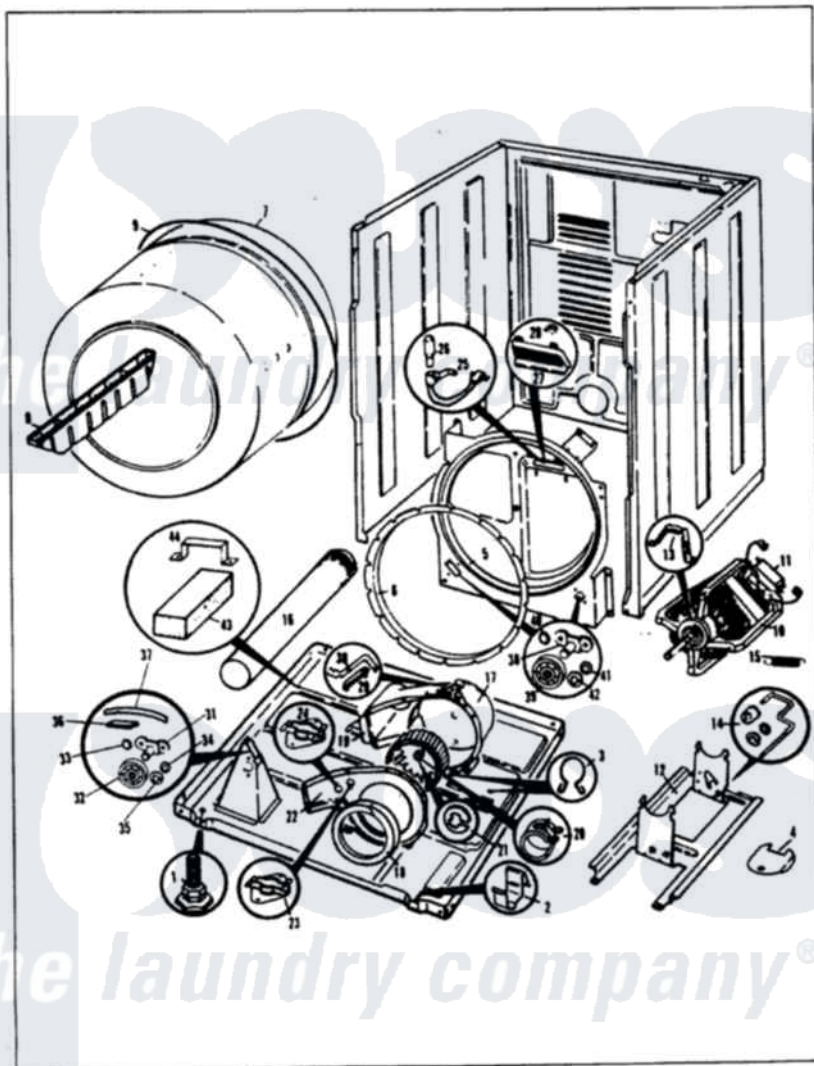

# Admiral DE20F5AM 03 - CYLINDER & DRIVE (REV. A-H)

MASTER CASE

DE20F5

CYLINDER & DRIVE

Issued 2/86

N-27-25

Admiral [Residential Admiral DE20F5AM Dryer Parts](#) Parts Diagram 03 - CYLINDER & DRIVE (REV. A-H)