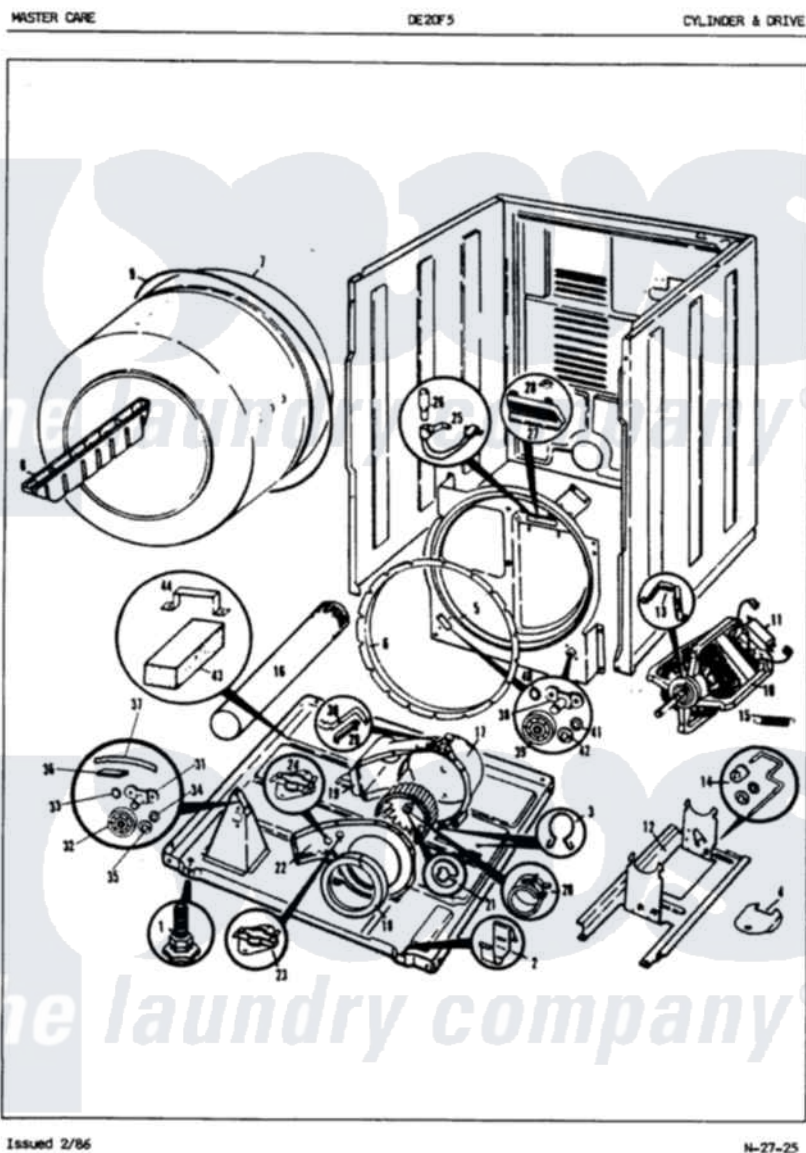

Admiral DE20F5AM 04 - CYLINDER & DRIVE (REV. J,K)

Admiral Residential Admiral DE20F5AM Dryer Parts Parts Diagram 04 - CYLINDER & DRIVE (REV. J,K)
 Click on the part number to view part

Item	Original Part Number	Replaced By	Status	Part Description
1	63-5519		Not Available	LEG, LEVELING
2	53-0120			Clip, Front Panel
3	25-7027	16515		Clip
4	53-0153		Not Available	SHIELD, WIRING
"	25-7741	W10116760		Screw
5	25-7733	681414		Screw, 10AB X 1/2
"	53-0131	LA-1054		Dryer Bulkhead Kit
6	53-0282	31001637		Seal Assembly, Cylinder Front
7	53-0178	53-1250		Cylinder
8	25-7759	3196164		Screw
"	53-0117		Not Available	BAFFLE, GRAY
9	53-0186	341241		Belt
"	LA-1004			Motor Mtg. Kit
10	53-0189	LA-1004		Motor Mtg. Kit
11	73-0467		Not Available	MOTOR SWITCH
"	53-0332			Motor Switch