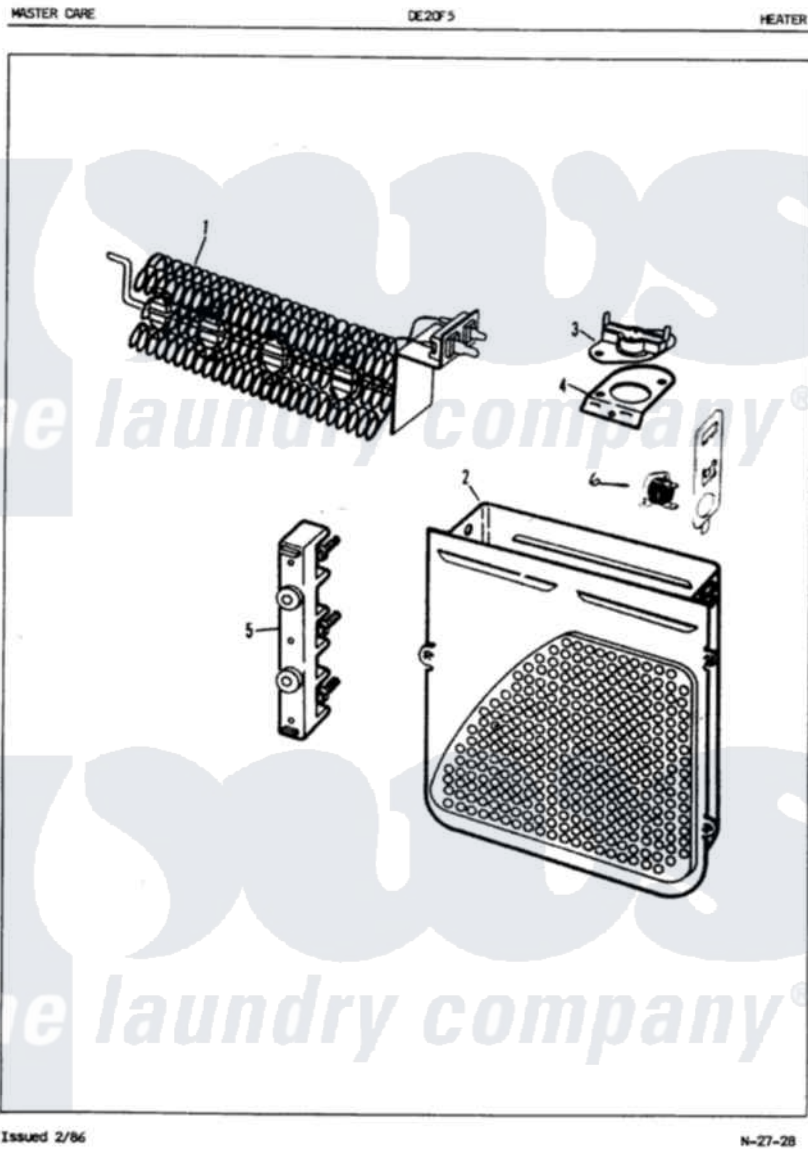

# Admiral DE20F5AM 06 - HEATER (REV. J-K)

Admiral [Residential Admiral DE20F5AM Dryer Parts](#) Parts Diagram 06 - HEATER (REV. J-K)  
 Click on the part number to view part

Item	Original Part Number	Replaced By	Status	Part Description
1	53-0920	<a href="#">LA-1044</a>		Element
"	<a href="#">25-7863</a>			Screw
2	<a href="#">53-1232</a>			Heater Housing Assembly
"	25-7819	<a href="#">M0217225</a>		Screw
3	<a href="#">53-0771</a>			Thermostat, Hi-Limit
"	W10124350		Not Available	NOT REQUIRED PART OR SEE NOTE
4	<a href="#">53-1181</a>			Bracket, Thermal Fuse
"	25-7741	<a href="#">W10116760</a>		Screw
5	53-0166	<a href="#">53-1518</a>		Block, Terminal
"	25-7803	<a href="#">3400074</a>		Screw
"	25-6124		Not Available	NUT
"	25-3123		Not Available	WASHER, CUP
"	<a href="#">25-3122</a>			Washer, Flat
"	25-0027	<a href="#">112432</a>		Nut
6	<a href="#">53-1182</a>			Fuse, Thermal