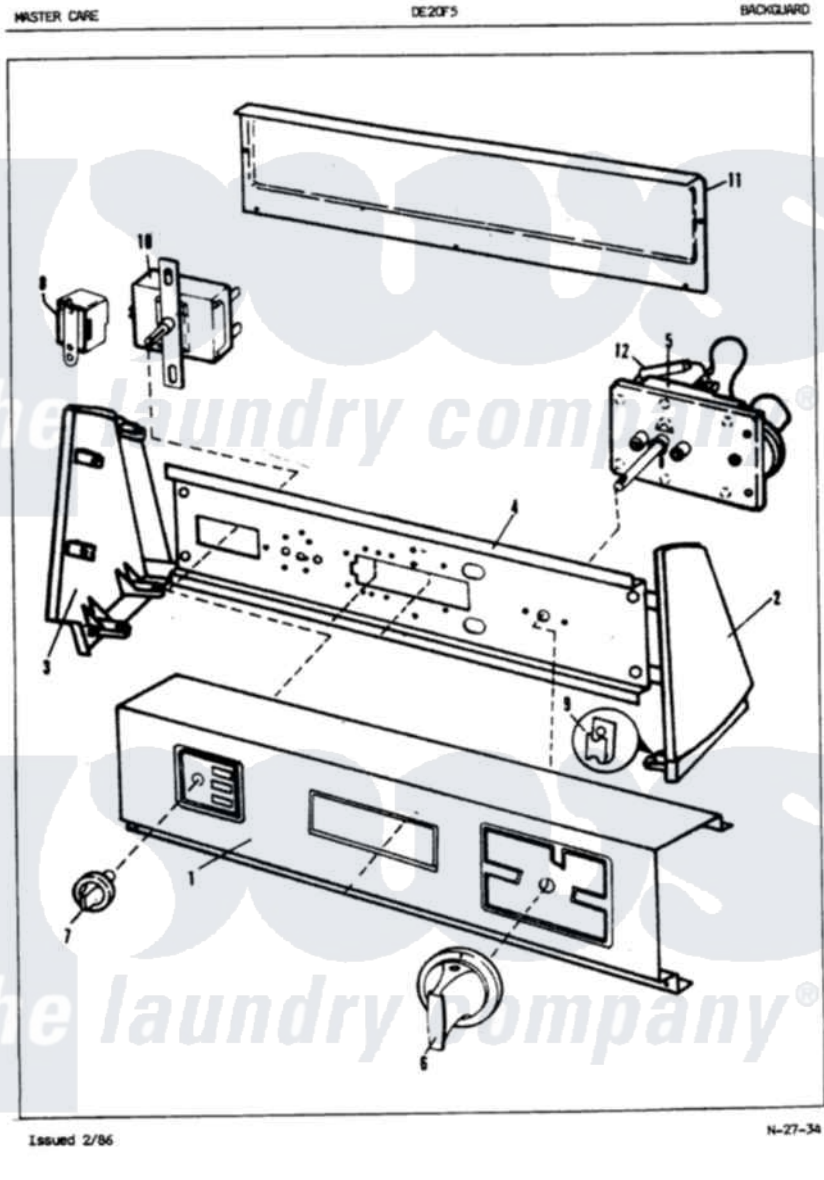

# Admiral DE20F5HW 01 - CONTROL PANEL (REV. A-H)

Admiral Residential Admiral DE20F5HW Dryer Parts Parts Diagram 01 - CONTROL PANEL (REV. A-H)  
 Click on the part number to view part

Item	Original Part Number	Replaced By	Status	Part Description
1	<a href="#">25-7702</a>			Speedclip, End Cap To Control Panel
"	53-1016		Not Available	CONTROL PANEL
"	53-0825		Not Available	CONTROL PANEL
"	<a href="#">25-7793</a>			Screw
2	<a href="#">53-0265</a>			LH Endcap
3	<a href="#">25-7760</a>			Screw
"	53-0236		Not Available	RH ENDCAP TRIM
"	53-0237		Not Available	LH ENDCAP TRIM
"	<a href="#">53-0264</a>			RH Endcap
4	<a href="#">25-7702</a>			Speedclip, End Cap To Control Panel
"	53-0365	<a href="#">53-1676</a>		Shield, Control
"	25-3092	<a href="#">90767</a>		Screw, 8A X 3/8 HeX Washer Head Tapping
5	53-0545		Not Available	TIMER
"	53-0656		Not Available	TIMER

"	63-6752		Not Available	TIMER MOTOR
"	25-0088	<a href="#">489483</a>		Screw 10-32 X 1/2
6	53-0653	<a href="#">31001219</a>		Knob Ski
"	53-0654	<a href="#">31001219</a>		Knob Ski
"	<a href="#">25-6044</a>			Set Screw
"	53-0470		Not Available	TIMER KNOB
7	35-0281		Not Available	SELECTOR KNOB
"	35-0168		Not Available	SELECTOR KNOB
8	63-6731	<a href="#">53-1639</a>		Buzzer Assembly
"	25-3092	<a href="#">90767</a>		Screw, 8A X 3/8 HeX Washer Head Tapping
9	<a href="#">25-7702</a>			Speedclip, End Cap To Control Panel
10	53-0394	<a href="#">53-1264</a>		Rotary Switch
"	25-3092	<a href="#">90767</a>		Screw, 8A X 3/8 HeX Washer Head Tapping
11	<a href="#">25-7851</a>			Speedclip, End Cap To Top
"	<a href="#">25-7852</a>			Speedclip, Rr Shld To End Cap
"	53-0268	<a href="#">21001460</a>		Shield, Rear
"	25-7697	<a href="#">25-2219</a>		Screw
"	25-7435	<a href="#">33002917</a>		Screw, No.10-16
"	<a href="#">25-3457</a>			Screw, Sems
"	25-3092	<a href="#">90767</a>		Screw, 8A X 3/8 HeX Washer Head Tapping
"	34-9487		Not Available	PLATE, REINFORCEMENT
12	63-6743	<a href="#">31001484</a>		Resistor Assembly