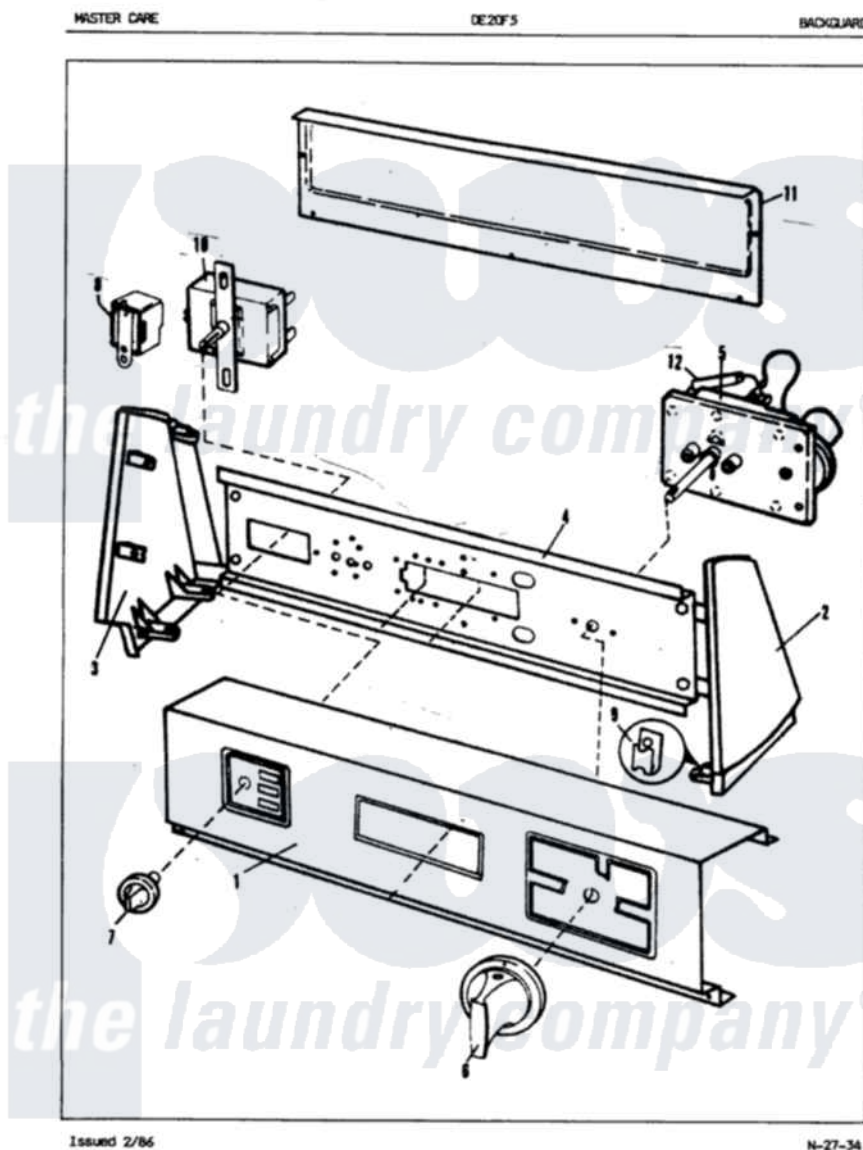

# Admiral DE20F5HW 02 - CONTROL PANEL (REV. J-K)

Admiral Residential Admiral DE20F5HW Dryer Parts Parts Diagram 02 - CONTROL PANEL (REV. J-K)  
 Click on the part number to view part

Item	Original Part Number	Replaced By	Status	Part Description
1	<a href="#">25-7793</a>			Screw
"	<a href="#">25-7702</a>			Speedclip, End Cap To Control Panel
"	53-1016		Not Available	CONTROL PANEL
2	<a href="#">53-0265</a>			LH Endcap
3	53-0237		Not Available	LH ENDCAP TRIM
"	<a href="#">53-0264</a>			RH Endcap
"	<a href="#">25-7760</a>			Screw
"	53-0236		Not Available	RH ENDCAP TRIM
4	<a href="#">25-7702</a>			Speedclip, End Cap To Control Panel
"	25-3092	<a href="#">90767</a>		Screw, 8A X 3/8 HeX Washer Head Tapping
"	53-0365	<a href="#">53-1676</a>		Shield, Control
5	63-6752		Not Available	TIMER MOTOR
"	53-0545		Not Available	TIMER
"	25-0088	<a href="#">489483</a>		Screw 10-32 X 1/2

6	53-0653	<a href="#">31001219</a>	Knob Ski
"	<a href="#">25-6044</a>		Set Screw
7	35-0281		Not Available
"	35-0168		Not Available
8	25-3092	<a href="#">90767</a>	Screw, 8A X 3/8 HeX Washer Head Tapping
"	63-6731	<a href="#">53-1639</a>	Buzzer Assembly
9	<a href="#">25-7702</a>		Speedclip, End Cap To Control Panel
10	25-3092	<a href="#">90767</a>	Screw, 8A X 3/8 HeX Washer Head Tapping
"	53-0394	<a href="#">53-1264</a>	Rotary Switch
11	34-9487		Not Available
"	25-3092	<a href="#">90767</a>	Screw, 8A X 3/8 HeX Washer Head Tapping
"	<a href="#">25-3457</a>		Screw, Sems
"	25-7435	<a href="#">33002917</a>	Screw, No.10-16
"	25-7697	<a href="#">25-2219</a>	Screw
"	<a href="#">25-7852</a>		Speedclip, Rr Shld To End Cap
"	53-0268	<a href="#">21001460</a>	Shield, Rear
"	<a href="#">25-7851</a>		Speedclip, End Cap To Top
12	63-6743	<a href="#">31001484</a>	Resistor Assembly