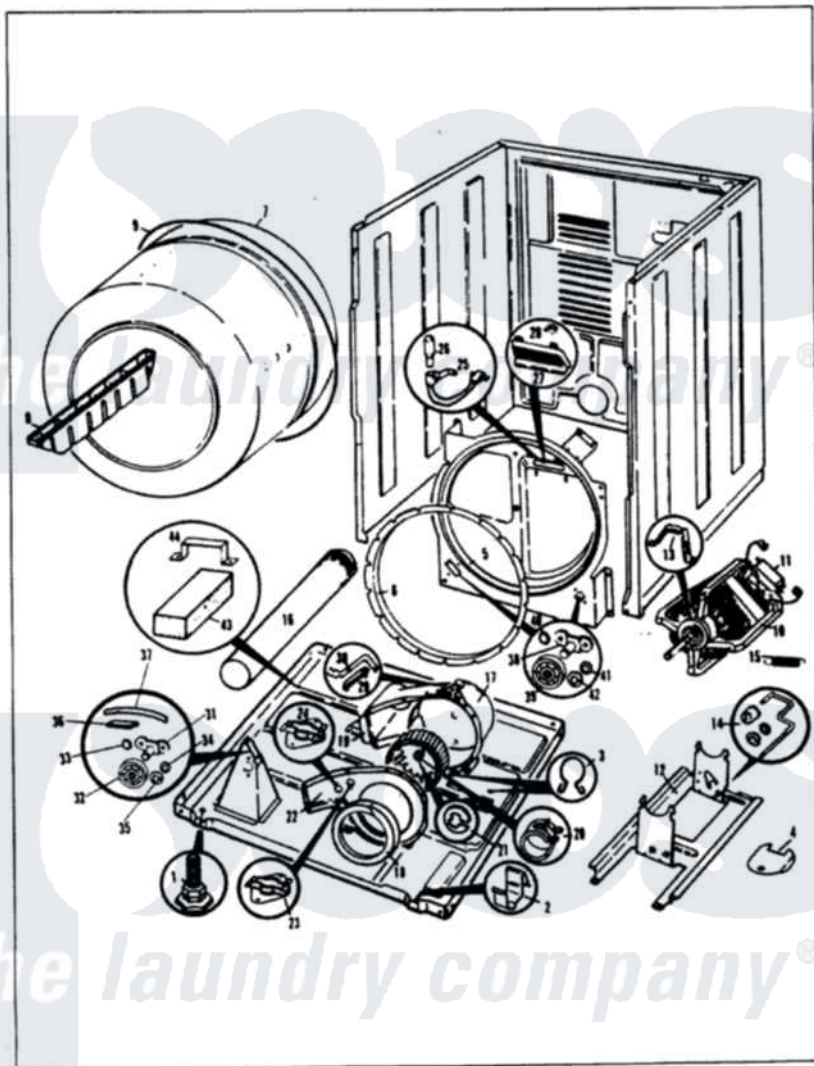

Admiral DE20F5HW 03 - CYLINDER & DRIVE (REV. A-H)

MASTER CASE

DE20F5

CYLINDER & DRIVE

Issued 2/86

N-27-25

Admiral [Residential Admiral DE20F5HW Dryer Parts](#) Parts Diagram 03 - CYLINDER & DRIVE (REV. A-H)

[Click on the part number to view part](#)

Item	Original Part Number	Replaced By	Status	Part Description
1	63-5519		Not Available	LEG, LEVELING
2	53-0120			Clip, Front Panel
3	25-7027	16515		Clip
4	25-7741	W10116760		Screw
"	53-0153		Not Available	SHIELD, WIRING
5	53-0131	LA-1054		Dryer Bulkhead Kit
"	25-7733	681414		Screw, 10AB X 1/2
6	53-0282	31001637		Seal Assembly, Cylinder Front
7	53-0178	53-1250		Cylinder
8	53-0117		Not Available	BAFFLE, GRAY
"	25-7759	3196164		Screw
9	LA-1004			Motor Mtg. Kit
"	53-0186	341241		Belt
10	53-0189	LA-1004		Motor Mtg. Kit
11	53-0332			Motor Switch
"	73-0467		Not Available	MOTOR SWITCH