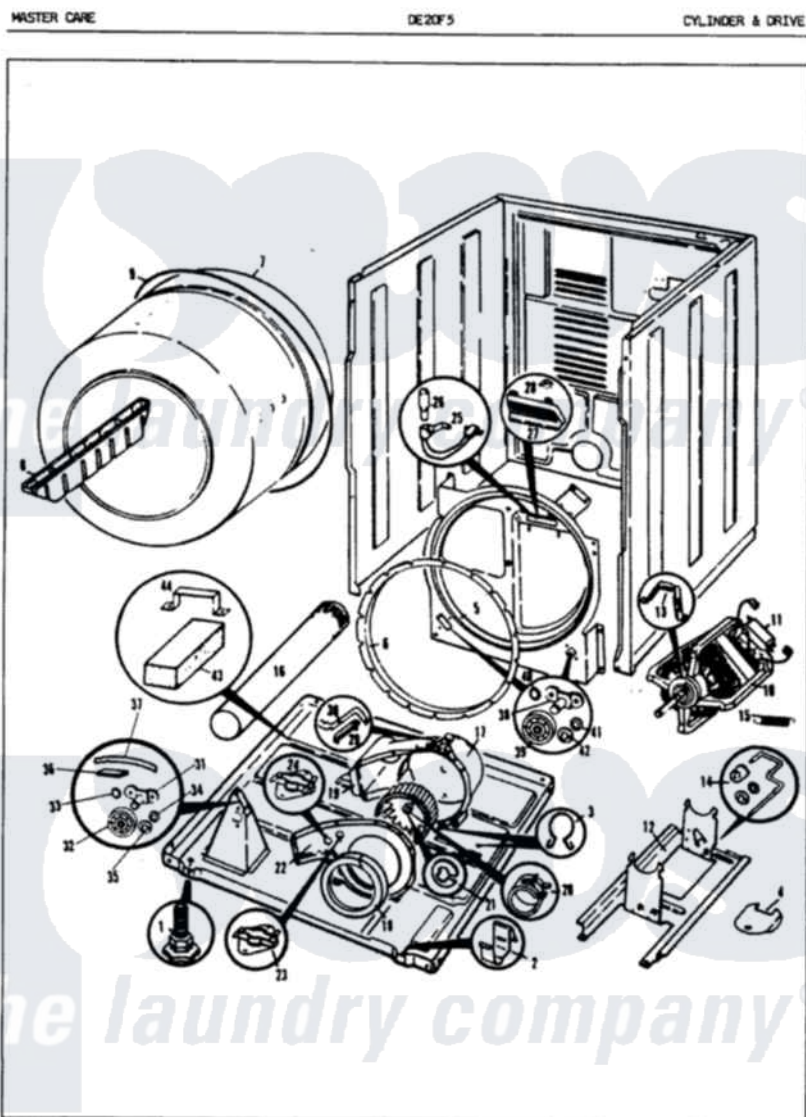

# Admiral DE20F5HW 04 - CYLINDER & DRIVE (REV. J,K)

Issued 2/86

N-27-25

Admiral Residential Admiral DE20F5HW Dryer Parts Parts Diagram 04 - CYLINDER & DRIVE (REV. J,K)  
 Click on the part number to view part

Item	Original Part Number	Replaced By	Status	Part Description
1	63-5519		Not Available	LEG, LEVELING
2	<a href="#">53-0120</a>			Clip, Front Panel
3	25-7027	<a href="#">16515</a>		Clip
4	53-0153		Not Available	SHIELD, WIRING
"	25-7741	<a href="#">W10116760</a>		Screw
5	25-7733	<a href="#">681414</a>		Screw, 10AB X 1/2
"	53-0131	<a href="#">LA-1054</a>		Dryer Bulkhead Kit
6	53-0282	<a href="#">31001637</a>		Seal Assembly, Cylinder Front
7	53-0178	<a href="#">53-1250</a>		Cylinder
8	25-7759	<a href="#">3196164</a>		Screw
"	53-0117		Not Available	BAFFLE, GRAY
9	53-0186	<a href="#">341241</a>		Belt
"	<a href="#">LA-1004</a>			Motor Mtg. Kit
10	53-0189	<a href="#">LA-1004</a>		Motor Mtg. Kit
11	73-0467		Not Available	MOTOR SWITCH
"	<a href="#">53-0332</a>			Motor Switch