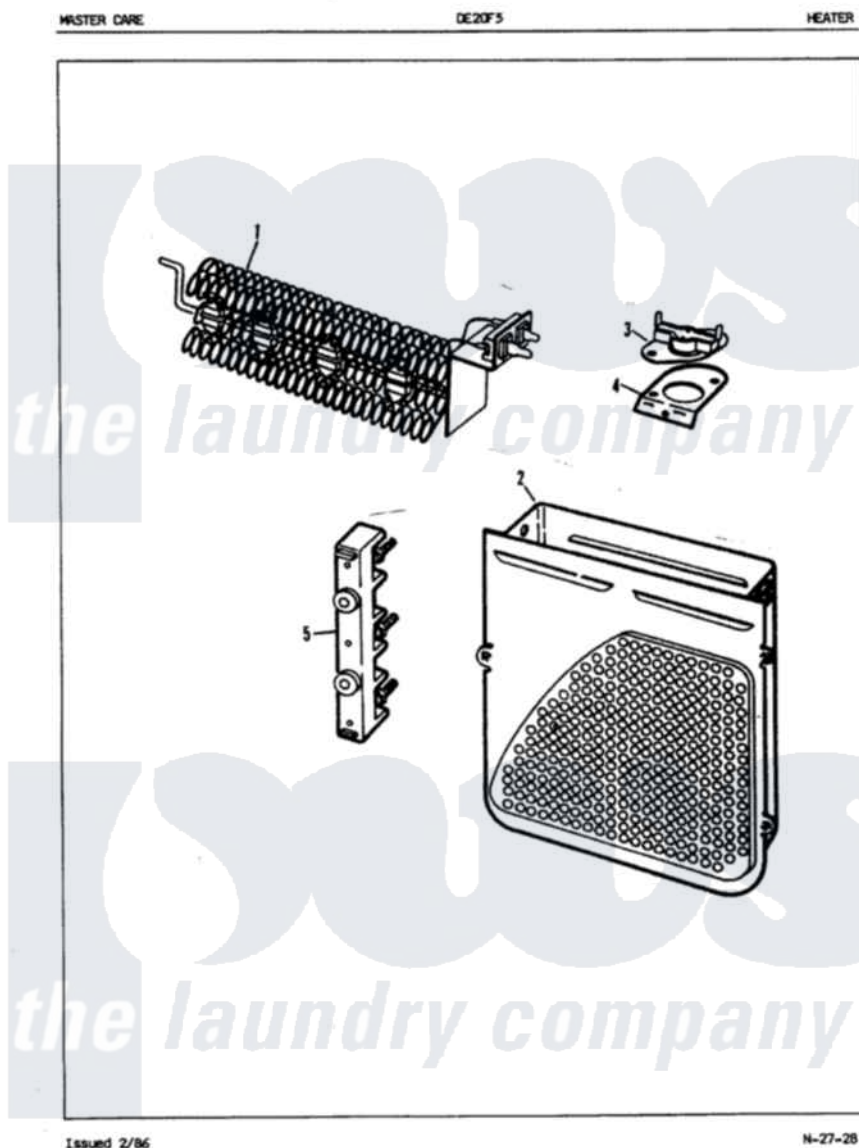

Admiral DE20F5HW 05 - HEATER (REV. A-H)

Issued 2/86

N-27-28

Admiral Residential Admiral DE20F5HW Dryer Parts Parts Diagram 05 - HEATER (REV. A-H)
 Click on the part number to view part

Item	Original Part Number	Replaced By	Status	Part Description
1	25-7863			Screw
"	53-0919	LA-1044		Element
"	53-0920	LA-1044		Element
2	25-7819	M0217225		Screw
"	53-0191			Heater Housing Assembly
3	53-0306	53-0771		Thermostat, Hi-Limit
"	53-0771			Thermostat, Hi-Limit
"	W10124350		Not Available	NOT REQUIRED PART OR SEE NOTE NOT REQUIRED/PURCHASE LOCALLY
4	53-0285			Bracket, Thermostat
"	25-7741	W10116760		Screw
5	53-0166	53-1518		Block, Terminal
"	25-6124		Not Available	NUT
"	25-3123		Not Available	WASHER, CUP
"	25-3122			Washer, Flat

"

25-0027

[112432](#)

Nut

"

25-7803

[3400074](#)

Screw