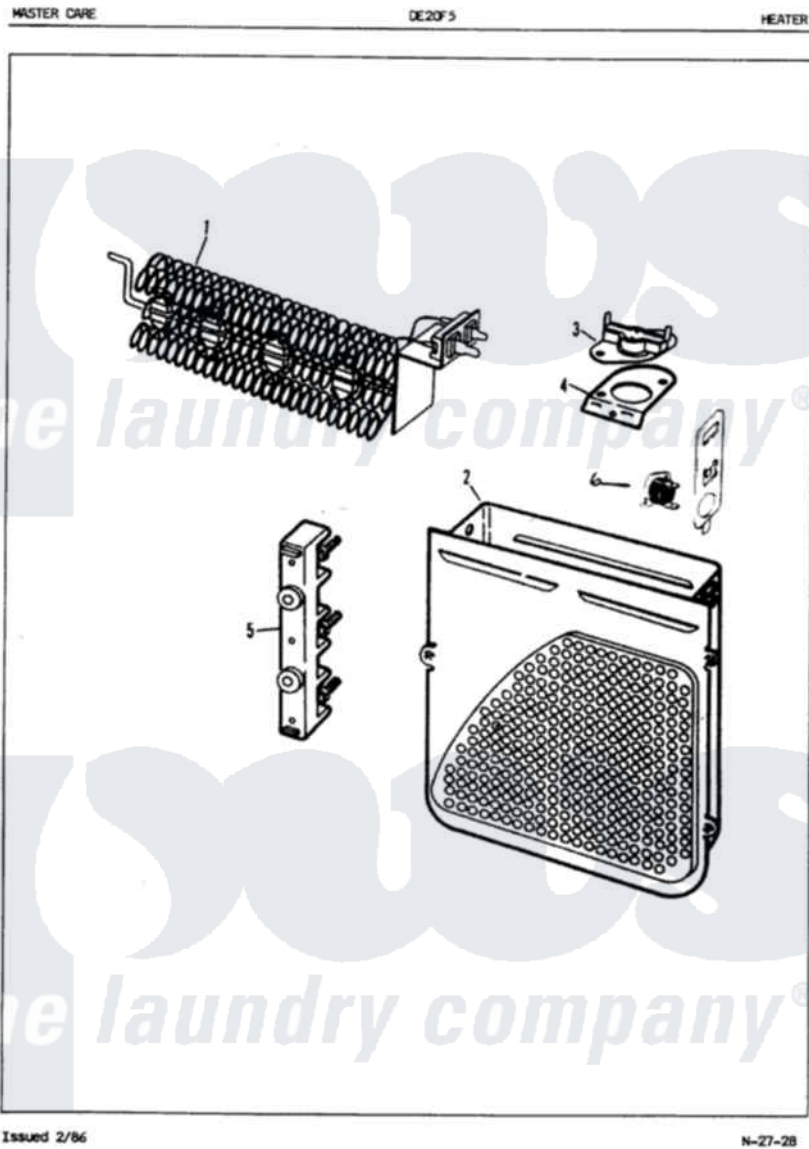

Admiral DE20F5HW 06 - HEATER (REV. J-K)

Admiral Residential Admiral DE20F5HW Dryer Parts Parts Diagram 06 - HEATER (REV. J-K)
 Click on the part number to view part

Item	Original Part Number	Replaced By	Status	Part Description
1	53-0920	LA-1044		Element
"	25-7863			Screw
2	53-1232			Heater Housing Assembly
"	25-7819	M0217225		Screw
3	53-0771			Thermostat, Hi-Limit
"	W10124350		Not Available	NOT REQUIRED PART OR SEE NOTE
4	53-1181			Bracket, Thermal Fuse
"	25-7741	W10116760		Screw
5	53-0166	53-1518		Block, Terminal
"	25-7803	3400074		Screw
"	25-6124		Not Available	NUT
"	25-3123		Not Available	WASHER, CUP
"	25-3122			Washer, Flat
"	25-0027	112432		Nut
6	53-1182			Fuse, Thermal