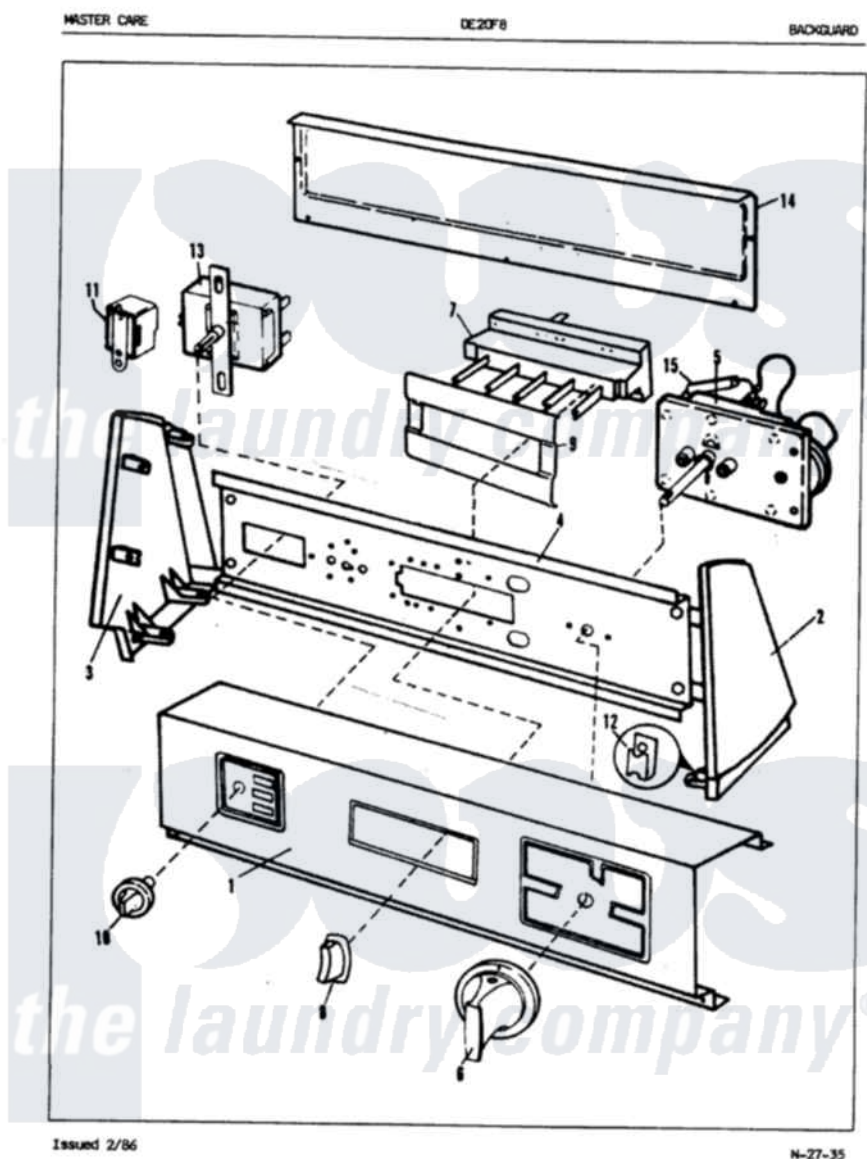

Admiral DE20F8 01 - CONTROL PANEL (REV. J-K)

Admiral [Residential Admiral DE20F8 Dryer Parts](#) Parts Diagram 01 - CONTROL PANEL (REV. J-K)
 Click on the part number to view part

Item	Original Part Number	Replaced By	Status	Part Description
1	25-7702			Speedclip, End Cap To Control Panel
"	25-7793			Screw
"	53-1017		Not Available	CONTROL PANEL
2	53-0265			LH Endcap
3	53-0237		Not Available	LH ENDCAP TRIM
"	25-7760			Screw
"	53-0264			RH Endcap
"	53-0236		Not Available	RH ENDCAP TRIM
4	53-0323		Not Available	CONTROL SHIELD
"	25-7702			Speedclip, End Cap To Control Panel
"	25-3092	90767		Screw, 8A X 3/8 HeX Washer Head Tapping
5	63-6690		Not Available	TIMER
"	63-5685	63-5613		Timer
"	25-0088	489483		Screw 10-32 X 1/2

6	25-6044		Set Screw
"	53-0470	Not Available	TIMER KNOB
7	53-0459		PB Switch
8	35-0170	Not Available	PUSHBUTTON
9	33-6621	Not Available	BRACKET, SWITCH
"	25-7712	Not Available	SCREW
10	33-0281	Not Available	SELECTOR KNOB
11	25-3092	90767	Screw, 8A X 3/8 HeX Washer Head Tapping
"	63-6731	53-1639	Buzzer Assembly
12	25-7702		Speedclip, End Cap To Control Panel
13	53-0394	53-1264	Rotary Switch
"	25-3092	90767	Screw, 8A X 3/8 HeX Washer Head Tapping
14	25-7851		Speedclip, End Cap To Top
"	34-9487	Not Available	PLATE, REINFORCEMENT
"	53-0268	21001460	Shield, Rear
"	25-7697	25-2219	Screw
"	25-7435	33002917	Screw, No.10-16
"	25-3457		Screw, Sems
"	25-3092	90767	Screw, 8A X 3/8 HeX Washer Head Tapping
"	25-7852		Speedclip, Rr Shld To End Cap
15	63-6743	31001484	Resistor Assembly