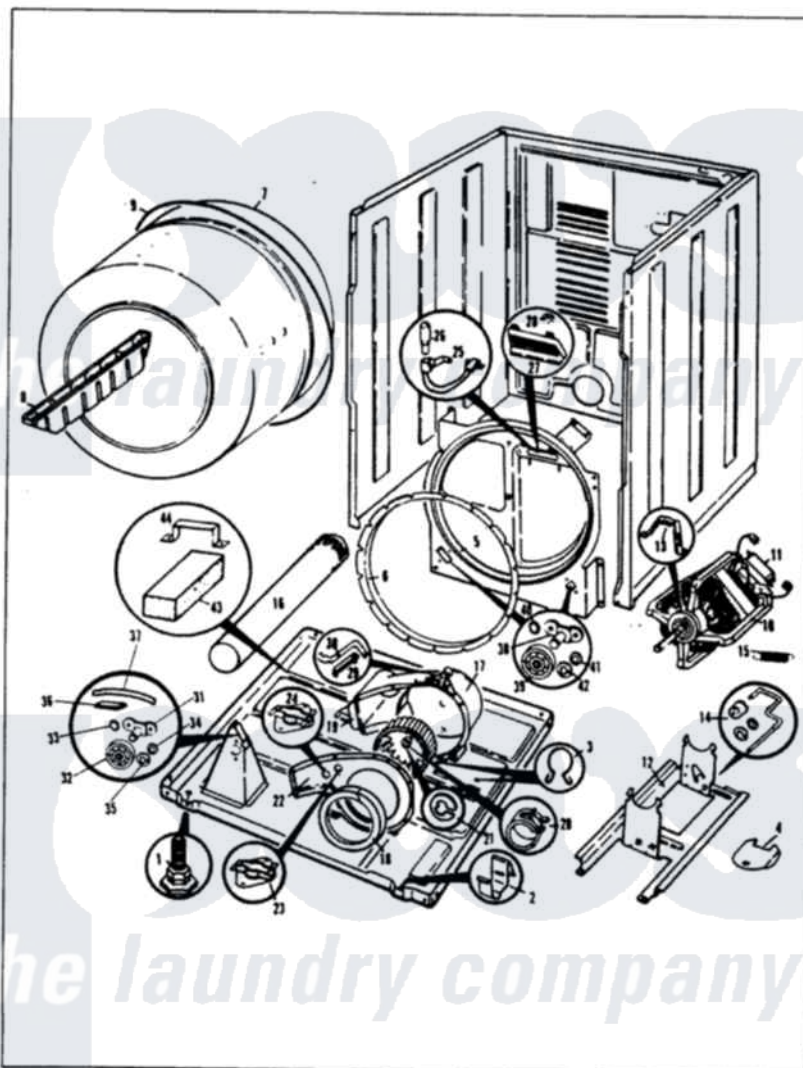

# Admiral DE20F8 02 - CYLINDER & DRIVE (REV. J-K)

MASTER CASE DE20F8 CYLINDER & DRIVE

Issued 2/86

N-27-25

Admiral Residential Admiral DE20F8 Dryer Parts Parts Diagram 02 - CYLINDER & DRIVE (REV. J-K)  
 Click on the part number to view part

Item	Original Part Number	Replaced By	Status	Part Description
1	63-5519		Not Available	LEG, LEVELING
2	<a href="#">53-0120</a>			Clip, Front Panel
3	25-7027	<a href="#">16515</a>		Clip
4	53-0153		Not Available	SHIELD, WIRING
"	25-7741	<a href="#">W10116760</a>		Screw
5	53-0175	<a href="#">LA-1054</a>		Dryer Bulkhead Kit
"	25-7733	<a href="#">681414</a>		Screw, 10AB X 1/2
6	53-0282	<a href="#">31001637</a>		Seal Assembly, Cylinder Front
7	53-0178	<a href="#">53-1250</a>		Cylinder
8	53-0117		Not Available	BAFFLE, GRAY
"	25-7759	<a href="#">3196164</a>		Screw
9	<a href="#">LA-1004</a>			Motor Mtg. Kit
"	53-0186	<a href="#">341241</a>		Belt
10	53-0189	<a href="#">LA-1004</a>		Motor Mtg. Kit
11	73-0467		Not Available	MOTOR SWITCH
"	<a href="#">53-0332</a>			Motor Switch