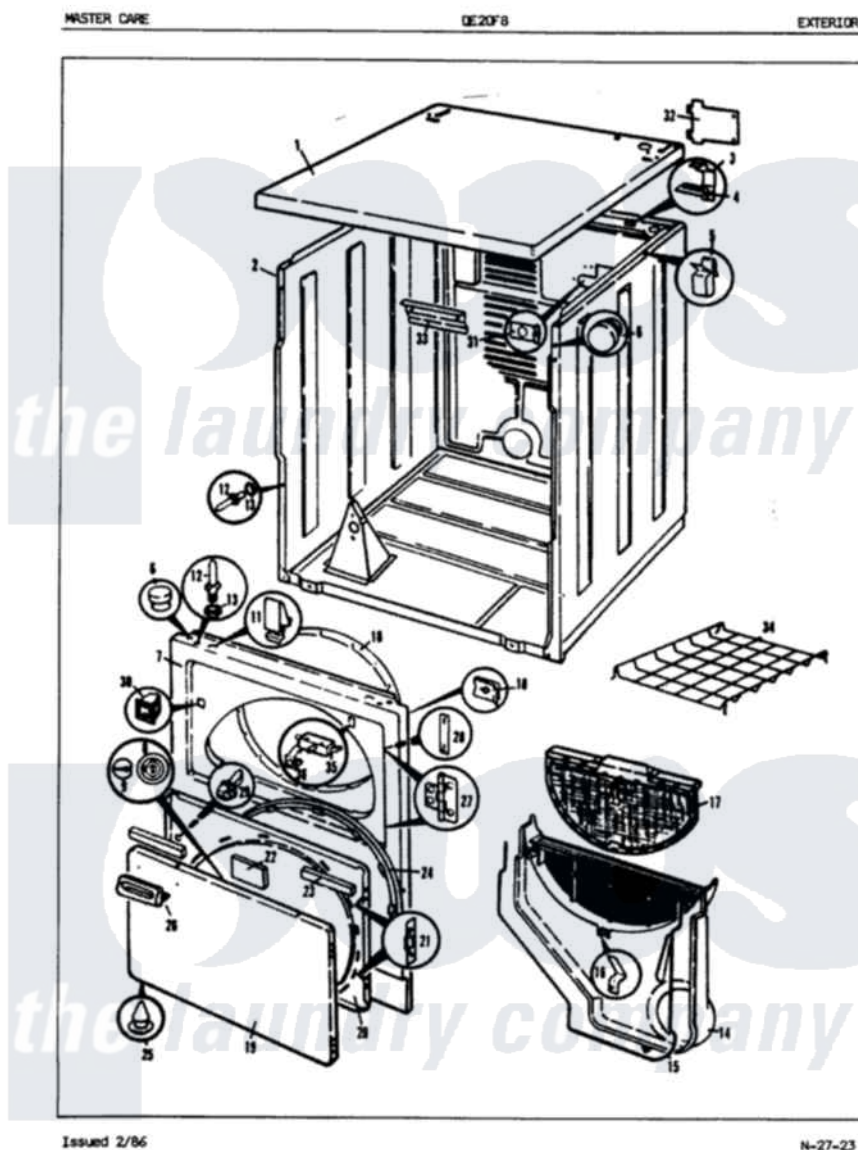

Admiral DE20F8 03 - EXTERIOR (REV. J-K)

Admiral [Residential Admiral DE20F8 Dryer Parts](#) Parts Diagram 03 - EXTERIOR (REV. J-K)
 Click on the part number to view part

Item	Original Part Number	Replaced By	Status	Part Description
1	53-0124		Not Available	CABINET TOP
2	53-0667	31001714		Cabinet And Base Assembly
3	63-5712			Hinge, Cabinet Top
4	25-3092	90767		Screw, 8A X 3/8 HeX Washer Head Tapping
"	33-0930			Pad, Top Hinge
5	25-3034			Clip, Wiring
6	33-2653			Bumper, Cabinet
7	53-0126	31001771		Panel, Front
10	25-7820	489478		Screw, 8 X 1/2
"	25-7817		Not Available	CLIP, U-TYPE
11	25-7220			Clip, Cabinet Top
12	63-6148	53-0643		Pin, Locator
13	25-0224	3400029		Nut, Adapter Plate
"	53-0200			Sleeve, Locator Pin
14	53-0917	12001324		Duct Kit, Collector
"	25-7810	415013-35		Screw

15	53-0204		Seal
16	53-0123		Clip
17	53-0701		Lint Screen
18	53-0282	31001637	Seal Assembly, Cylinder Front
19	53-0154		Panel, Outer Door
20	53-0104	LA-1024	Inner Door Kit
21	53-0119		Clip, Hinge
22	53-0251	53-1490	Door Pad
23	53-0252	53-1491	Door Pad
24	25-7770	3196169	Screw, Element
"	53-0648	31001529	Seal, Door
25	25-3534	25-7889	Plug Button
26	25-7810	415013-35	Screw
"	53-0116	53-0927	Handle, Door
27	53-0122	53-1492	Hinge, Dryer Door
28	25-7809		Screw, No.6-20 1/2 Flthd Torx
"	LA-1003		Door Catch Kit
"	53-0121	Not Available	TWIN NUT
29	73-0033	LA-1003	Door Catch Kit
30	53-0882	LA-1003	Door Catch Kit
31	53-0135	Not Available	SUPPORT, POWER CORD
"	25-7828	489483	Screw 10-32 X 1/2
32	W10124350	Not Available	NOT REQUIRED PART OR SEE NOTE SCREW- PURCHASED LOCALLY
"	53-0136		Cover, Supply Cord
33	25-3457		Screw, Sems
"	53-0133		Shield, Heat
34	LA-1005		Switch Kit
"	53-0772	21001495	Rack, Drying
35	53-0148		Switch, Door
36	63-5990	31001319	Clip, Switch