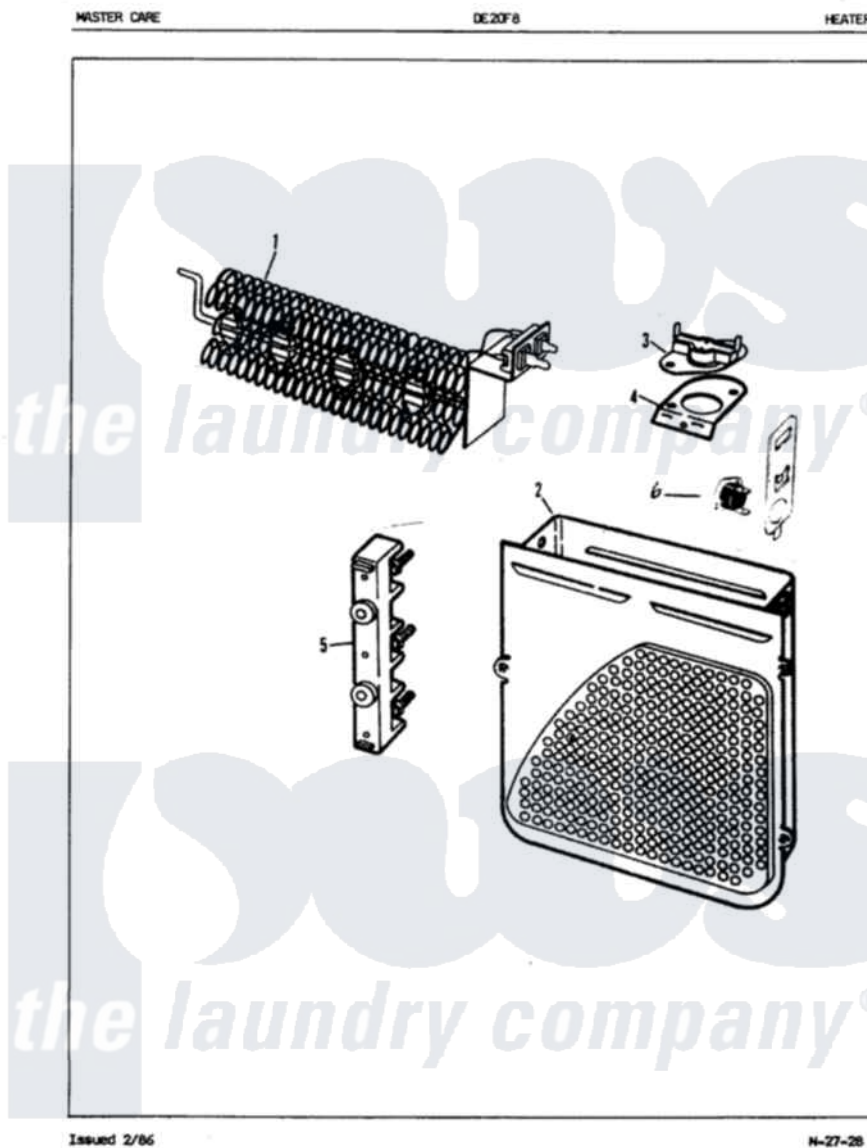

Admiral DE20F8 04 - HEATER (REV. J-K)

Admiral [Residential Admiral DE20F8 Dryer Parts](#) Parts Diagram 04 - HEATER (REV. J-K)
 Click on the part number to view part

Item	Original Part Number	Replaced By	Status	Part Description
1	25-7863			Screw
"	53-0920	LA-1044		Element
2	25-7819	M0217225		Screw
"	53-1232			Heater Housing Assembly
"	53-0191			Heater Housing Assembly
3	53-0771			Thermostat, Hi-Limit
"	W10124350		Not Available	NOT REQUIRED PART OR SEE NOTE SCREW-PURCHASED LOCALLY
4	53-1181			Bracket, Thermal Fuse
"	25-7741	W10116760		Screw
5	53-0166	53-1518		Block, Terminal
"	25-6124		Not Available	NUT
"	25-3123		Not Available	WASHER, CUP
"	25-3122			Washer, Flat
"	25-0027	112432		Nut
"	25-7803	3400074		Screw