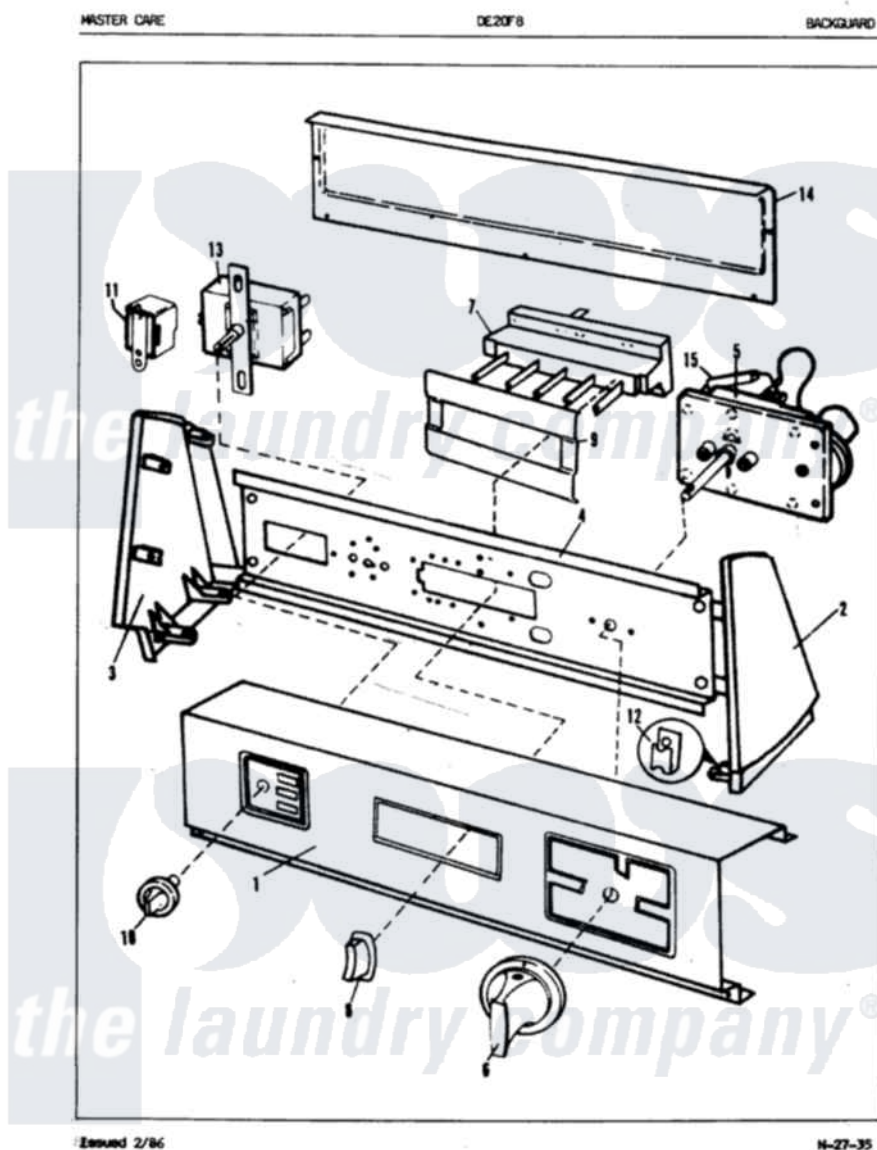

Admiral DE20F8AM 01 - CONTROL PANEL (REV. A-H)

Admiral Residential Admiral DE20F8AM Dryer Parts Parts Diagram 01 - CONTROL PANEL (REV. A-H)
 Click on the part number to view part

Item	Original Part Number	Replaced By	Status	Part Description
1	25-7702			Speedclip, End Cap To Control Panel
"	53-1017		Not Available	CONTROL PANEL
"	53-0826		Not Available	CONTROL PANEL
"	25-7793			Screw
2	53-0265			LH Endcap
3	25-7760			Screw
"	53-0236		Not Available	RH ENDCAP TRIM
"	53-0237		Not Available	LH ENDCAP TRIM
"	53-0264			RH Endcap
4	25-7702			Speedclip, End Cap To Control Panel
"	53-0323		Not Available	CONTROL SHIELD
"	25-3092	90767		Screw, 8A X 3/8 HeX Washer Head Tapping
5	53-0546		Not Available	TIMER
"	63-5685	63-5613		Timer

"	63-6690		Not Available	TIMER
"	25-0088	489483		Screw 10-32 X 1/2
6	53-0470		Not Available	TIMER KNOB
"	53-0653	31001219		Knob Ski
"	53-0654	31001219		Knob Ski
"	25-6044			Set Screw
7	53-0459			PB Switch
8	35-0170		Not Available	PUSHBUTTON
"	35-0385			Pushbutton
9	25-7712		Not Available	SCREW
"	33-6621		Not Available	BRACKET, SWITCH
10	33-0281		Not Available	SELECTOR KNOB
"	35-0168		Not Available	SELECTOR KNOB
11	63-6731	53-1639		Buzzer Assembly
"	25-3092	90767		Screw, 8A X 3/8 HeX Washer Head Tapping
12	25-7702			Speedclip, End Cap To Control Panel
13	53-0394	53-1264		Rotary Switch
"	25-3092	90767		Screw, 8A X 3/8 HeX Washer Head Tapping
14	25-3092	90767		Screw, 8A X 3/8 HeX Washer Head Tapping
"	25-3457			Screw, Sems
"	34-9487		Not Available	PLATE, REINFORCEMENT
"	25-7697	25-2219		Screw
"	25-7851			Speedclip, End Cap To Top
"	53-0268	21001460		Shield, Rear
"	25-7852			Speedclip, Rr Shld To End Cap
"	25-7435	33002917		Screw, No.10-16
15	63-6743	31001484		Resistor Assembly