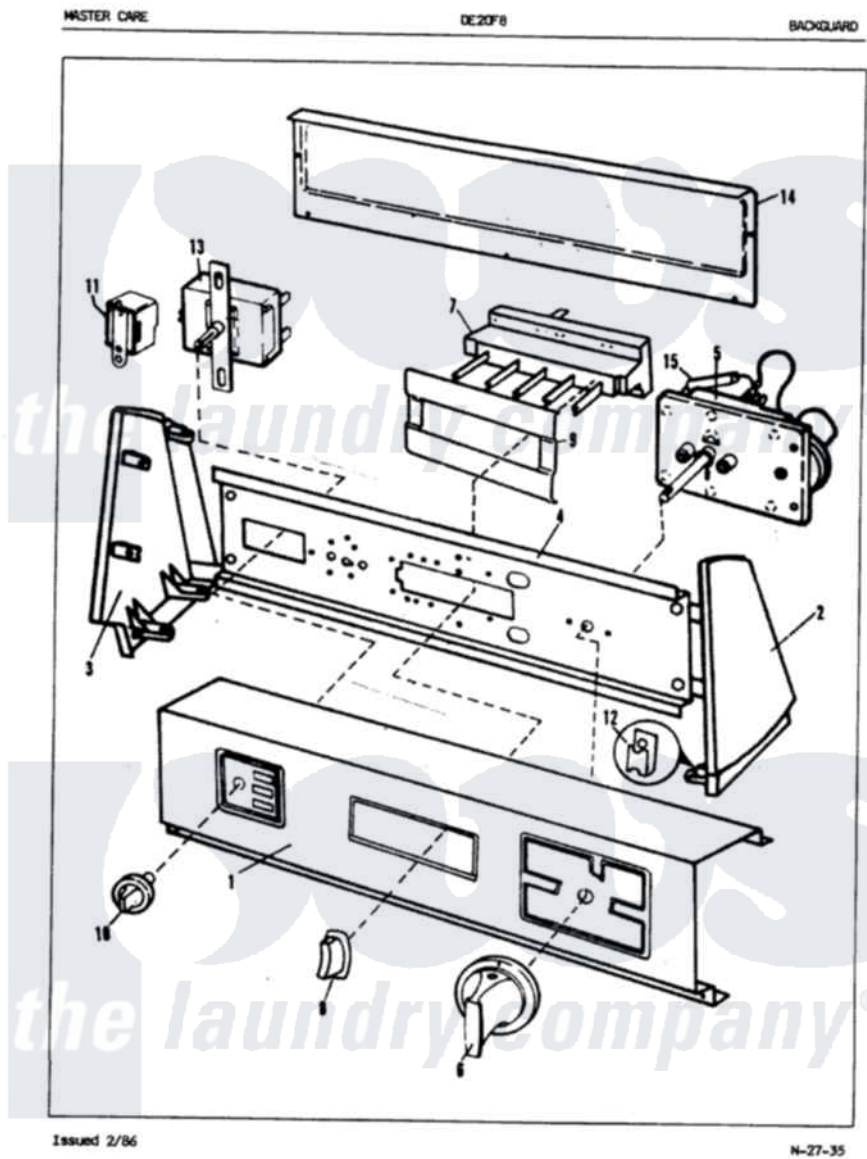

Admiral DE20F8AM 02 - CONTROL PANEL (REV. J-K)

Admiral Residential Admiral DE20F8AM Dryer Parts Parts Diagram 02 - CONTROL PANEL (REV. J-K)
 Click on the part number to view part

Item	Original Part Number	Replaced By	Status	Part Description
1	25-7702			Speedclip, End Cap To Control Panel
"	25-7793			Screw
"	53-1017		Not Available	CONTROL PANEL
2	53-0265			LH Endcap
3	53-0237		Not Available	LH ENDCAP TRIM
"	25-7760			Screw
"	53-0264			RH Endcap
"	53-0236		Not Available	RH ENDCAP TRIM
4	53-0323		Not Available	CONTROL SHIELD
"	25-7702			Speedclip, End Cap To Control Panel
"	25-3092	90767		Screw, 8A X 3/8 HeX Washer Head Tapping
5	63-6690		Not Available	TIMER
"	63-5685	63-5613		Timer
"	25-0088	489483		Screw 10-32 X 1/2

6	25-6044		Set Screw
"	53-0470	Not Available	TIMER KNOB
7	53-0459		PB Switch
8	35-0170	Not Available	PUSHBUTTON
9	33-6621	Not Available	BRACKET, SWITCH
"	25-7712	Not Available	SCREW
10	33-0281	Not Available	SELECTOR KNOB
11	25-3092	90767	Screw, 8A X 3/8 HeX Washer Head Tapping
"	63-6731	53-1639	Buzzer Assembly
12	25-7702		Speedclip, End Cap To Control Panel
13	53-0394	53-1264	Rotary Switch
"	25-3092	90767	Screw, 8A X 3/8 HeX Washer Head Tapping
14	25-7851		Speedclip, End Cap To Top
"	34-9487	Not Available	PLATE, REINFORCEMENT
"	53-0268	21001460	Shield, Rear
"	25-7697	25-2219	Screw
"	25-7435	33002917	Screw, No.10-16
"	25-3457		Screw, Sems
"	25-3092	90767	Screw, 8A X 3/8 HeX Washer Head Tapping
"	25-7852		Speedclip, Rr Shld To End Cap
15	63-6743	31001484	Resistor Assembly