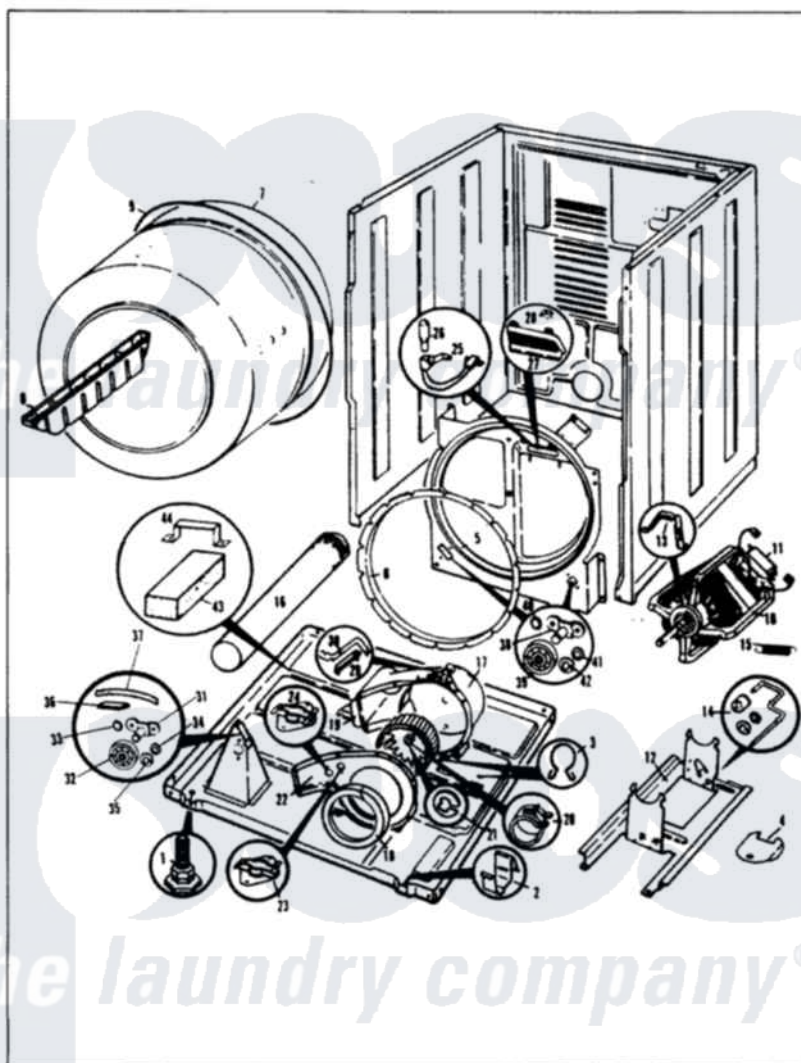

Admiral DE20F8AM 03 - CYLINDER & DRIVE (REV. A-H)

MASTER CARE

DE20F8

CYLINDER & DRIVE

Issued 2/86

N-27-25

Admiral Residential Admiral DE20F8AM Dryer Parts Parts Diagram 03 - CYLINDER & DRIVE (REV. A-H)

Click on the part number to view part

Item	Original Part Number	Replaced By	Status	Part Description
1	63-5519		Not Available	LEG, LEVELING
2	53-0120			Clip, Front Panel
3	25-7027	16515		Clip
4	53-0153		Not Available	SHIELD, WIRING
"	25-7741	W10116760		Screw
5	25-7733	681414		Screw, 10AB X 1/2
"	53-0175	LA-1054		Dryer Bulkhead Kit
6	53-0282	31001637		Seal Assembly, Cylinder Front
7	53-0178	53-1250		Cylinder
8	53-0117		Not Available	BAFFLE, GRAY
"	25-7759	3196164		Screw
9	53-0186	341241		Belt
"	LA-1004			Motor Mtg. Kit
10	53-0189	LA-1004		Motor Mtg. Kit
11	53-0332			Motor Switch
"	73-0467		Not Available	MOTOR SWITCH