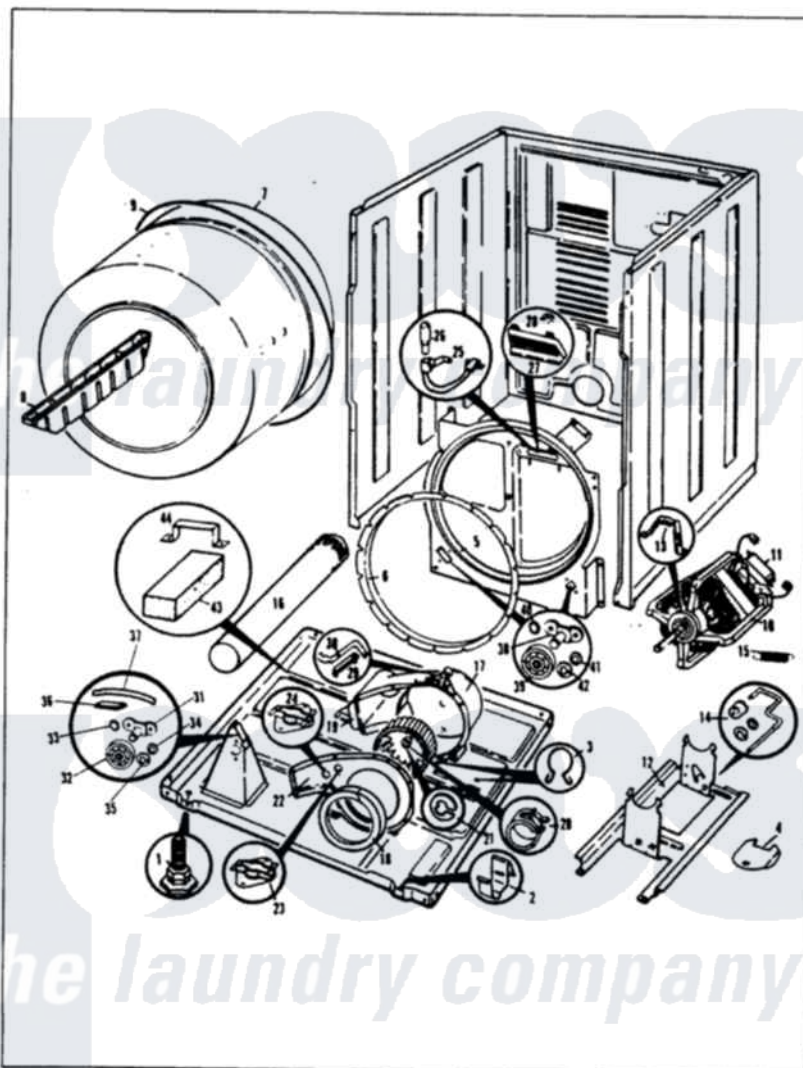

Admiral DE20F8AM 04 - CYLINDER & DRIVE (REV. J-K)

MASTER CASE DE20F8 CYLINDER & DRIVE

Issued 2/86

N-27-25

Admiral Residential Admiral DE20F8AM Dryer Parts Parts Diagram 04 - CYLINDER & DRIVE (REV. J-K)
 Click on the part number to view part

Item	Original Part Number	Replaced By	Status	Part Description
1	63-5519		Not Available	LEG, LEVELING
2	53-0120			Clip, Front Panel
3	25-7027	16515		Clip
4	53-0153		Not Available	SHIELD, WIRING
"	25-7741	W10116760		Screw
5	53-0175	LA-1054		Dryer Bulkhead Kit
"	25-7733	681414		Screw, 10AB X 1/2
6	53-0282	31001637		Seal Assembly, Cylinder Front
7	53-0178	53-1250		Cylinder
8	53-0117		Not Available	BAFFLE, GRAY
"	25-7759	3196164		Screw
9	LA-1004			Motor Mtg. Kit
"	53-0186	341241		Belt
10	53-0189	LA-1004		Motor Mtg. Kit
11	73-0467		Not Available	MOTOR SWITCH
"	53-0332			Motor Switch