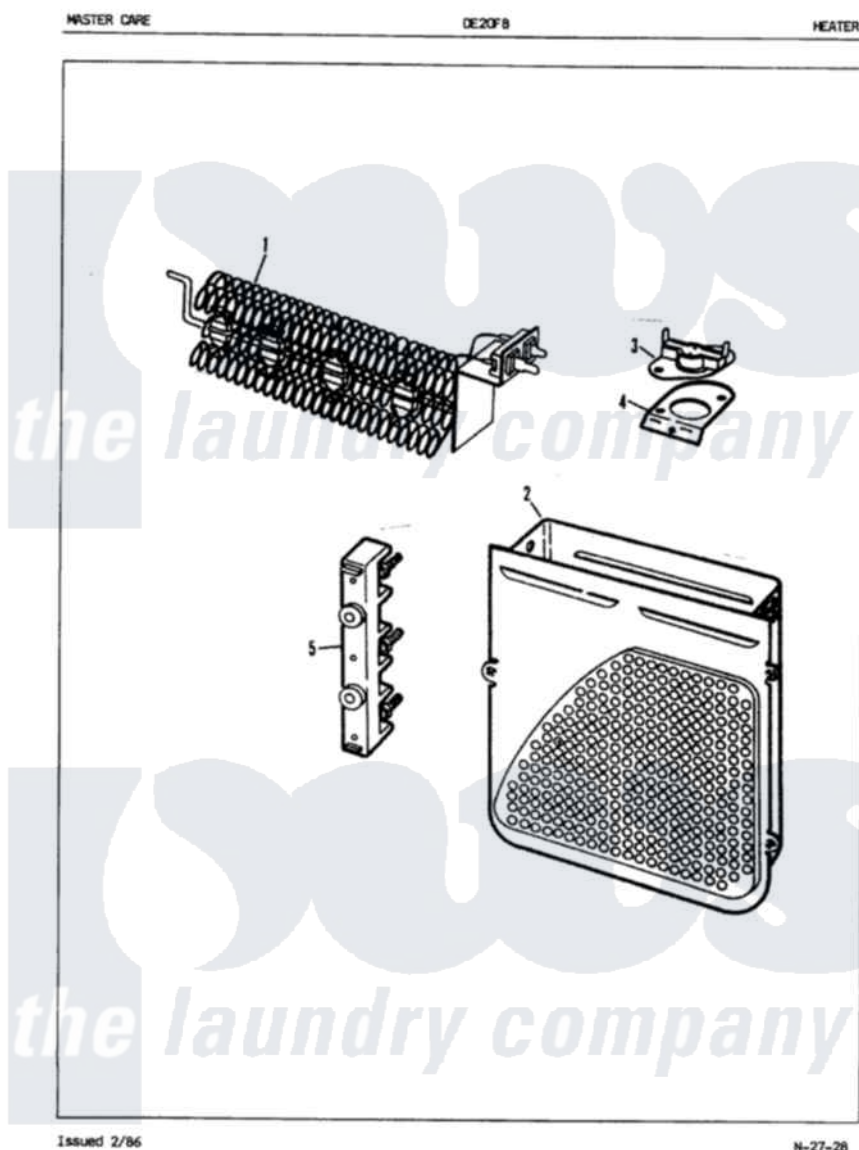

Admiral DE20F8AM 06 - HEATER (REV. A-H)

Admiral Residential Admiral DE20F8AM Dryer Parts Parts Diagram 06 - HEATER (REV. A-H)
 Click on the part number to view part

Item	Original Part Number	Replaced By	Status	Part Description
1	25-7863			Screw
"	53-0919	LA-1044		Element
"	53-0920	LA-1044		Element
2	25-7819	M0217225		Screw
"	53-0191			Heater Housing Assembly
3	53-0306	53-0771		Thermostat, Hi-Limit
"	53-0771			Thermostat, Hi-Limit
"	W10124350		Not Available	NOT REQUIRED PART OR SEE NOTE SCREW-PURCHASED LOCALLY
4	53-0285			Bracket, Thermostat
"	25-7741	W10116760		Screw
5	53-0166	53-1518		Block, Terminal
"	25-7803	3400074		Screw
"	25-3123		Not Available	WASHER, CUP
"	25-3122			Washer, Flat
"	25-0027	112432		Nut