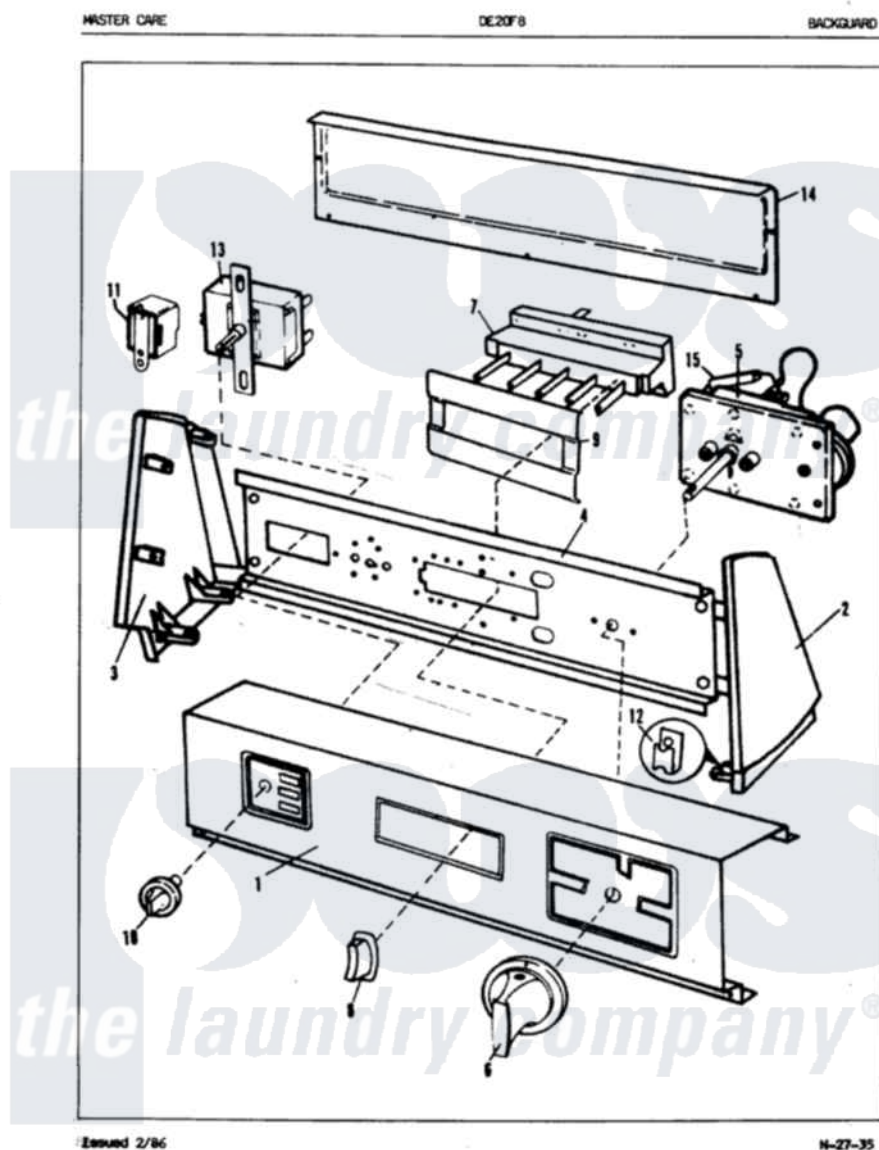

Admiral DE20F8HW 01 - CONTROL PANEL (REV. A-H)

Admiral Residential Admiral DE20F8HW Dryer Parts Parts Diagram 01 - CONTROL PANEL (REV. A-H)
 Click on the part number to view part

Item	Original Part Number	Replaced By	Status	Part Description
1	25-7702			Speedclip, End Cap To Control Panel
"	53-1017		Not Available	CONTROL PANEL
"	53-0826		Not Available	CONTROL PANEL
"	25-7793			Screw
2	53-0265			LH Endcap
3	25-7760			Screw
"	53-0236		Not Available	RH ENDCAP TRIM
"	53-0237		Not Available	LH ENDCAP TRIM
"	53-0264			RH Endcap
4	25-7702			Speedclip, End Cap To Control Panel
"	53-0323		Not Available	CONTROL SHIELD
"	25-3092	90767		Screw, 8A X 3/8 HeX Washer Head Tapping
5	53-0546		Not Available	TIMER
"	63-5685	63-5613		Timer

"	63-6690		Not Available	TIMER
"	25-0088	489483		Screw 10-32 X 1/2
6	53-0470		Not Available	TIMER KNOB
"	53-0653	31001219		Knob Ski
"	53-0654	31001219		Knob Ski
"	25-6044			Set Screw
7	53-0459			PB Switch
8	35-0170		Not Available	PUSHBUTTON
"	35-0385			Pushbutton
9	25-7712		Not Available	SCREW
"	33-6621		Not Available	BRACKET, SWITCH
10	33-0281		Not Available	SELECTOR KNOB
"	35-0168		Not Available	SELECTOR KNOB
11	63-6731	53-1639		Buzzer Assembly
"	25-3092	90767		Screw, 8A X 3/8 HeX Washer Head Tapping
12	25-7702			Speedclip, End Cap To Control Panel
13	53-0394	53-1264		Rotary Switch
"	25-3092	90767		Screw, 8A X 3/8 HeX Washer Head Tapping
14	25-3092	90767		Screw, 8A X 3/8 HeX Washer Head Tapping
"	25-3457			Screw, Sems
"	34-9487		Not Available	PLATE, REINFORCEMENT
"	25-7697	25-2219		Screw
"	25-7851			Speedclip, End Cap To Top
"	53-0268	21001460		Shield, Rear
"	25-7852			Speedclip, Rr Shld To End Cap
"	25-7435	33002917		Screw, No.10-16
15	63-6743	31001484		Resistor Assembly