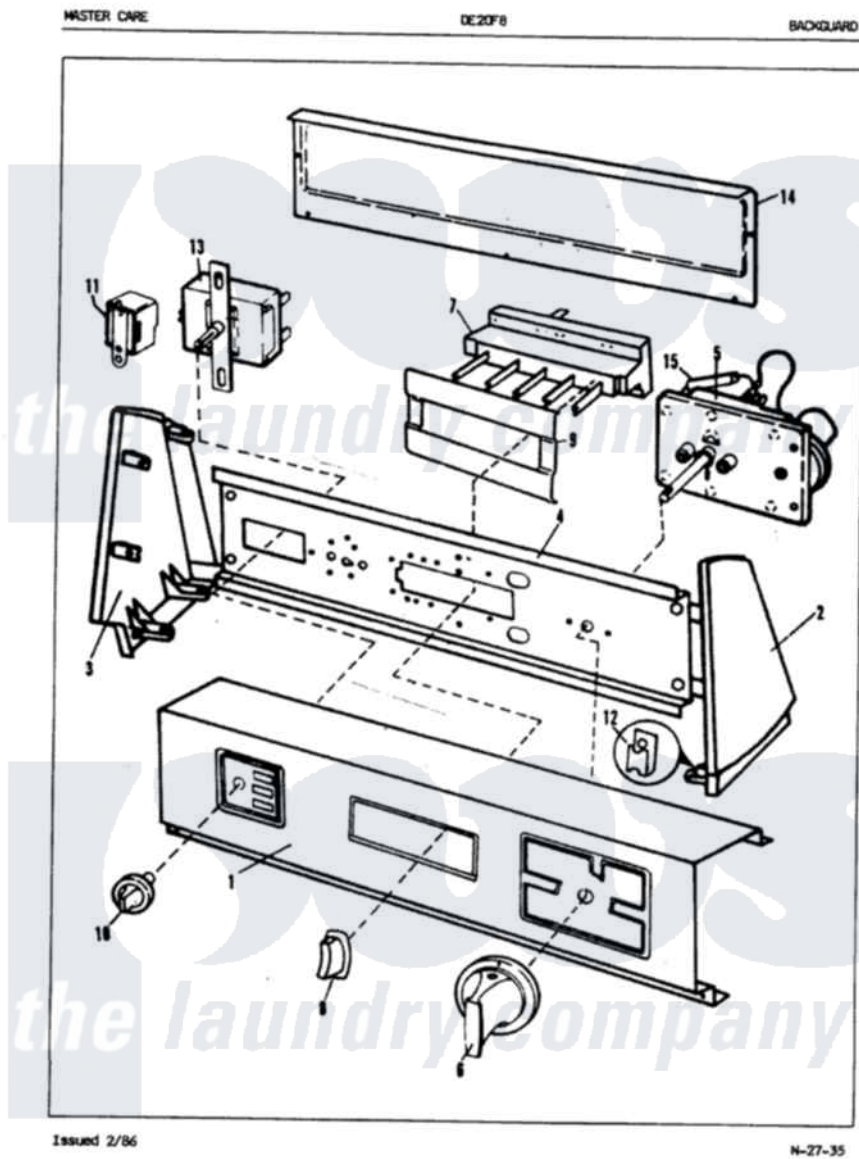

Admiral DE20F8HW 02 - CONTROL PANEL (REV. J-K)

Admiral Residential Admiral DE20F8HW Dryer Parts Parts Diagram 02 - CONTROL PANEL (REV. J-K)
 Click on the part number to view part

Item	Original Part Number	Replaced By	Status	Part Description
1	25-7702			Speedclip, End Cap To Control Panel
"	25-7793			Screw
"	53-1017		Not Available	CONTROL PANEL
2	53-0265			LH Endcap
3	53-0237		Not Available	LH ENDCAP TRIM
"	25-7760			Screw
"	53-0264			RH Endcap
"	53-0236		Not Available	RH ENDCAP TRIM
4	53-0323		Not Available	CONTROL SHIELD
"	25-7702			Speedclip, End Cap To Control Panel
"	25-3092	90767		Screw, 8A X 3/8 HeX Washer Head Tapping
5	63-6690		Not Available	TIMER
"	63-5685	63-5613		Timer
"	25-0088	489483		Screw 10-32 X 1/2

6	25-6044		Set Screw
"	53-0470	Not Available	TIMER KNOB
7	53-0459		PB Switch
8	35-0170	Not Available	PUSHBUTTON
9	33-6621	Not Available	BRACKET, SWITCH
"	25-7712	Not Available	SCREW
10	33-0281	Not Available	SELECTOR KNOB
11	25-3092	90767	Screw, 8A X 3/8 HeX Washer Head Tapping
"	63-6731	53-1639	Buzzer Assembly
12	25-7702		Speedclip, End Cap To Control Panel
13	53-0394	53-1264	Rotary Switch
"	25-3092	90767	Screw, 8A X 3/8 HeX Washer Head Tapping
14	25-7851		Speedclip, End Cap To Top
"	34-9487	Not Available	PLATE, REINFORCEMENT
"	53-0268	21001460	Shield, Rear
"	25-7697	25-2219	Screw
"	25-7435	33002917	Screw, No.10-16
"	25-3457		Screw, Sems
"	25-3092	90767	Screw, 8A X 3/8 HeX Washer Head Tapping
"	25-7852		Speedclip, Rr Shld To End Cap
15	63-6743	31001484	Resistor Assembly