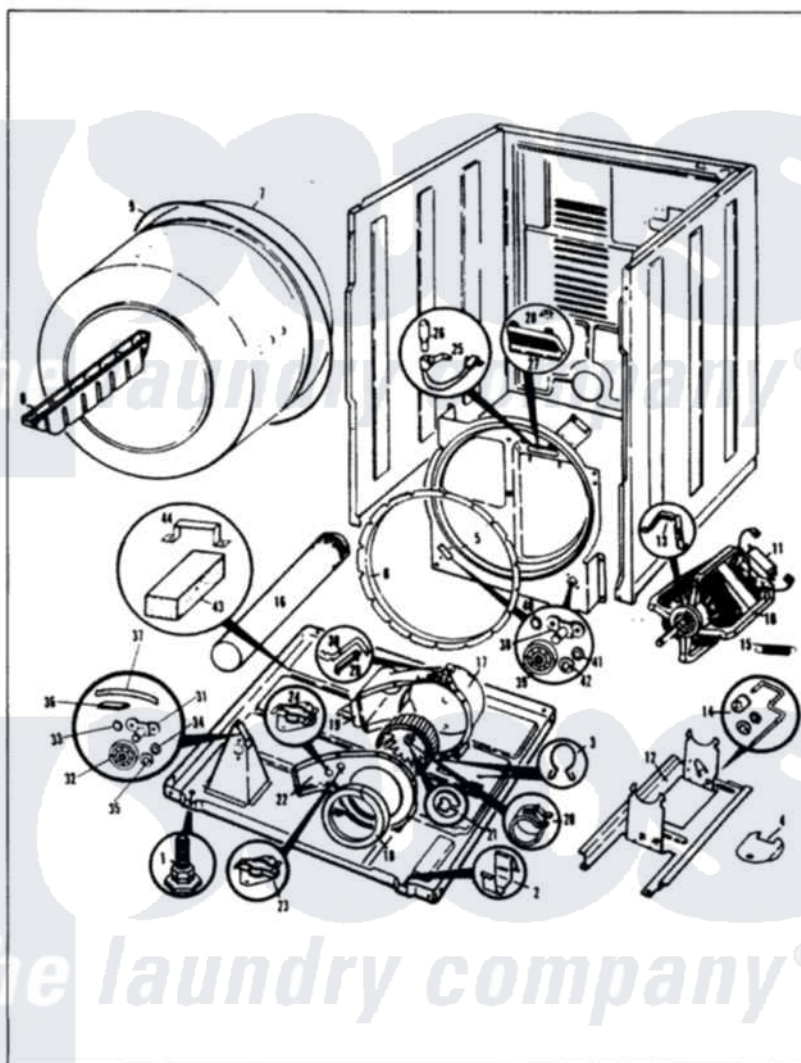

# Admiral DE20F8HW 03 - CYLINDER & DRIVE (REV. A-H)

MASTER CARE

DE20F8

CYLINDER & DRIVE

Issued 2/86

N-27-25

Admiral [Residential Admiral DE20F8HW Dryer Parts](#) Parts Diagram 03 - CYLINDER & DRIVE (REV. A-H)

[Click on the part number to view part](#)

Item	Original Part Number	Replaced By	Status	Part Description
1	63-5519		Not Available	LEG, LEVELING
2	<a href="#">53-0120</a>			Clip, Front Panel
3	25-7027	<a href="#">16515</a>		Clip
4	53-0153		Not Available	SHIELD, WIRING
"	25-7741	<a href="#">W10116760</a>		Screw
5	25-7733	<a href="#">681414</a>		Screw, 10AB X 1/2
"	53-0175	<a href="#">LA-1054</a>		Dryer Bulkhead Kit
6	53-0282	<a href="#">31001637</a>		Seal Assembly, Cylinder Front
7	53-0178	<a href="#">53-1250</a>		Cylinder
8	53-0117		Not Available	BAFFLE, GRAY
"	25-7759	<a href="#">3196164</a>		Screw
9	53-0186	<a href="#">341241</a>		Belt
"	<a href="#">LA-1004</a>			Motor Mtg. Kit
10	53-0189	<a href="#">LA-1004</a>		Motor Mtg. Kit
11	<a href="#">53-0332</a>			Motor Switch
"	73-0467		Not Available	MOTOR SWITCH