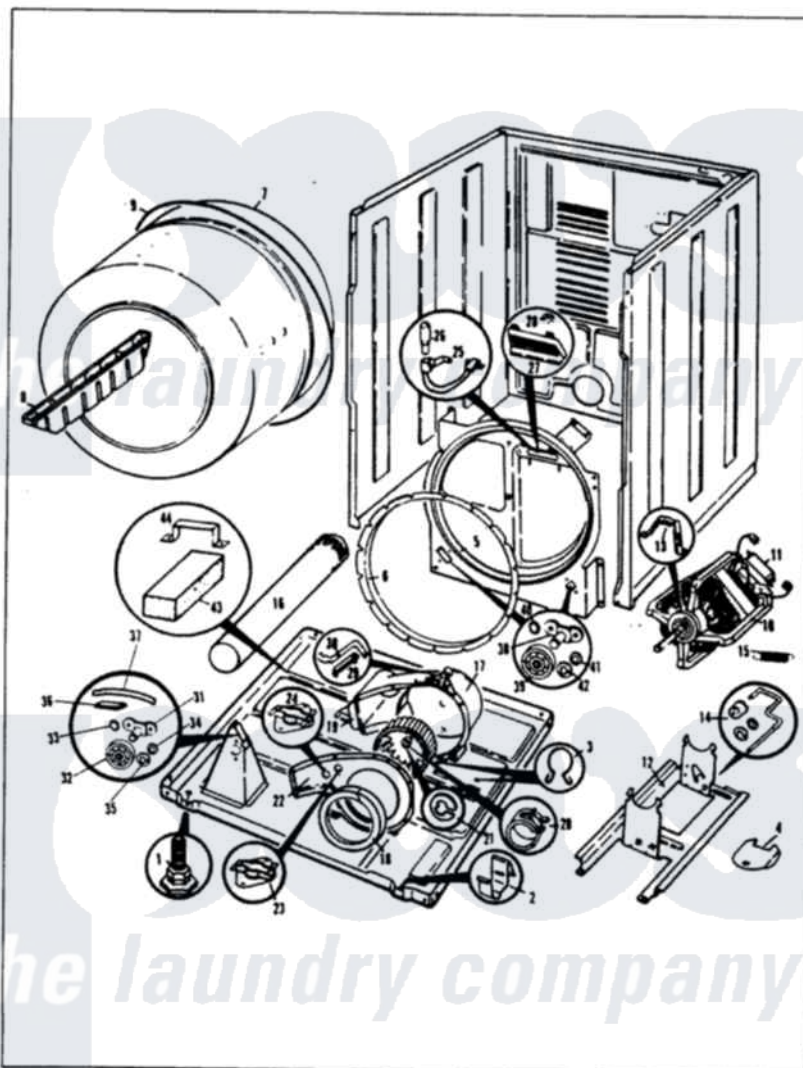

Admiral DE20F8HW 04 - CYLINDER & DRIVE (REV. J-K)

MASTER CASE DE20F8 CYLINDER & DRIVE

Issued 2/86

N-27-25

Admiral Residential Admiral DE20F8HW Dryer Parts Parts Diagram 04 - CYLINDER & DRIVE (REV. J-K)

Click on the part number to view part

Item	Original Part Number	Replaced By	Status	Part Description
1	63-5519		Not Available	LEG, LEVELING
2	53-0120			Clip, Front Panel
3	25-7027	16515		Clip
4	53-0153		Not Available	SHIELD, WIRING
"	25-7741	W10116760		Screw
5	53-0175	LA-1054		Dryer Bulkhead Kit
"	25-7733	681414		Screw, 10AB X 1/2
6	53-0282	31001637		Seal Assembly, Cylinder Front
7	53-0178	53-1250		Cylinder
8	53-0117		Not Available	BAFFLE, GRAY
"	25-7759	3196164		Screw
9	LA-1004			Motor Mtg. Kit
"	53-0186	341241		Belt
10	53-0189	LA-1004		Motor Mtg. Kit
11	73-0467		Not Available	MOTOR SWITCH
"	53-0332			Motor Switch