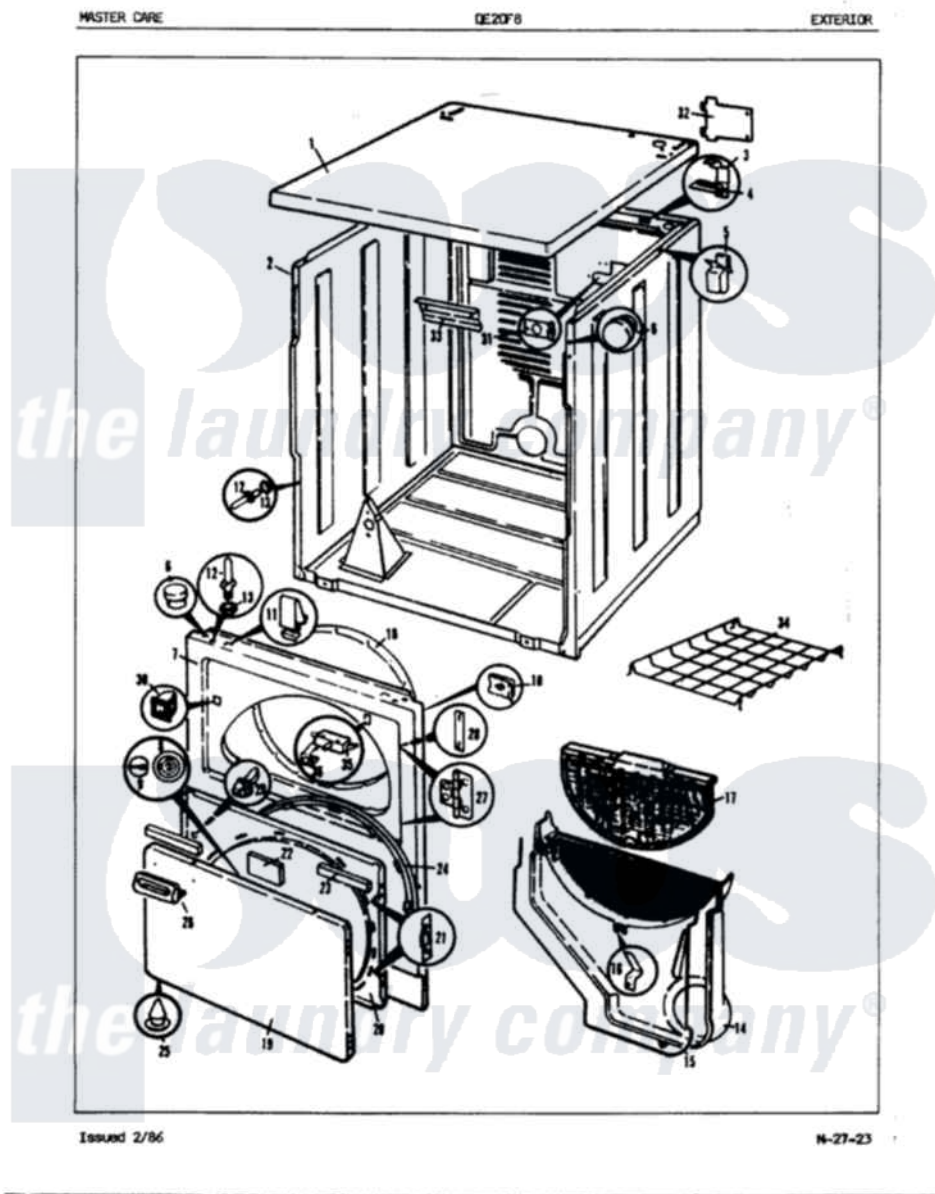

Admiral DE20F8HW 05 - EXTERIOR (REV. A-H)

Admiral Residential Admiral DE20F8HW Dryer Parts Parts Diagram 05 - EXTERIOR (REV. A-H)
 Click on the part number to view part

Item	Original Part Number	Replaced By	Status	Part Description
1	53-0124-25		Not Available	CABINET TOP
2	53-0667-25		Not Available	CABINET ASM
3	63-5712			Hinge, Cabinet Top
4	25-3092	90767		Screw, 8A X 3/8 HeX Washer Head Tapping
"	33-0930			Pad, Top Hinge
5	25-3034			Clip, Wiring
6	33-2653			Bumper, Cabinet
7	53-0126-25		Not Available	FRONT PANEL
8	W10124350		Not Available	NOT REQUIRED PART OR SEE NOTE
9	W10124350		Not Available	NOT REQUIRED PART OR SEE NOTE
10	25-7820	489478		Screw, 8 X 1/2
"	25-7817		Not Available	CLIP, U-TYPE
11	25-7220			Clip, Cabinet Top
12	63-6148	53-0643		Pin, Locator

13	25-0224	3400029	Nut, Adapter Plate
"	53-0200		Sleeve, Locator Pin
14	53-0917	12001324	Duct Kit, Collector
"	25-7810	415013-35	Screw
15	53-0204		Seal
16	53-0123		Clip
17	53-0701		Lint Screen
"	53-0918		Filter, Lint
18	53-0282	31001637	Seal Assembly, Cylinder Front
19	53-0154-25	Not Available	PANEL, OUTER DOOR (H WHT)
20	53-0740	Not Available	INNER DOOR
"	53-0104	LA-1024	Inner Door Kit
21	53-0119		Clip, Hinge
22	53-0251	53-1490	Door Pad
23	53-0252	53-1491	Door Pad
24	25-7770	3196169	Screw, Element
"	53-0648	31001529	Seal, Door
25	25-3534	25-7889	Plug Button
26	25-7810	415013-35	Screw
"	53-0116	53-0927	Handle, Door
27	53-0122	53-1492	Hinge, Dryer Door
28	25-7809		Screw, No.6-20 1/2 Flthd Torx
"	LA-1003		Door Catch Kit
"	53-0121	Not Available	TWIN NUT
29	73-0033	LA-1003	Door Catch Kit
30	53-0882	LA-1003	Door Catch Kit
31	53-0135	Not Available	SUPPORT, POWER CORD
"	25-7828	489483	Screw 10-32 X 1/2
32	W10124350	Not Available	NOT REQUIRED PART OR SEE NOTE SCREW-PURCHASED LOCALLY
"	53-0136		Cover, Supply Cord
33	25-3457		Screw, Sems
"	53-0133		Shield, Heat
34	LA-1005		Switch Kit
"	53-0772	21001495	Rack, Drying
35	53-0148		Switch, Door
36	63-5990	31001319	Clip, Switch