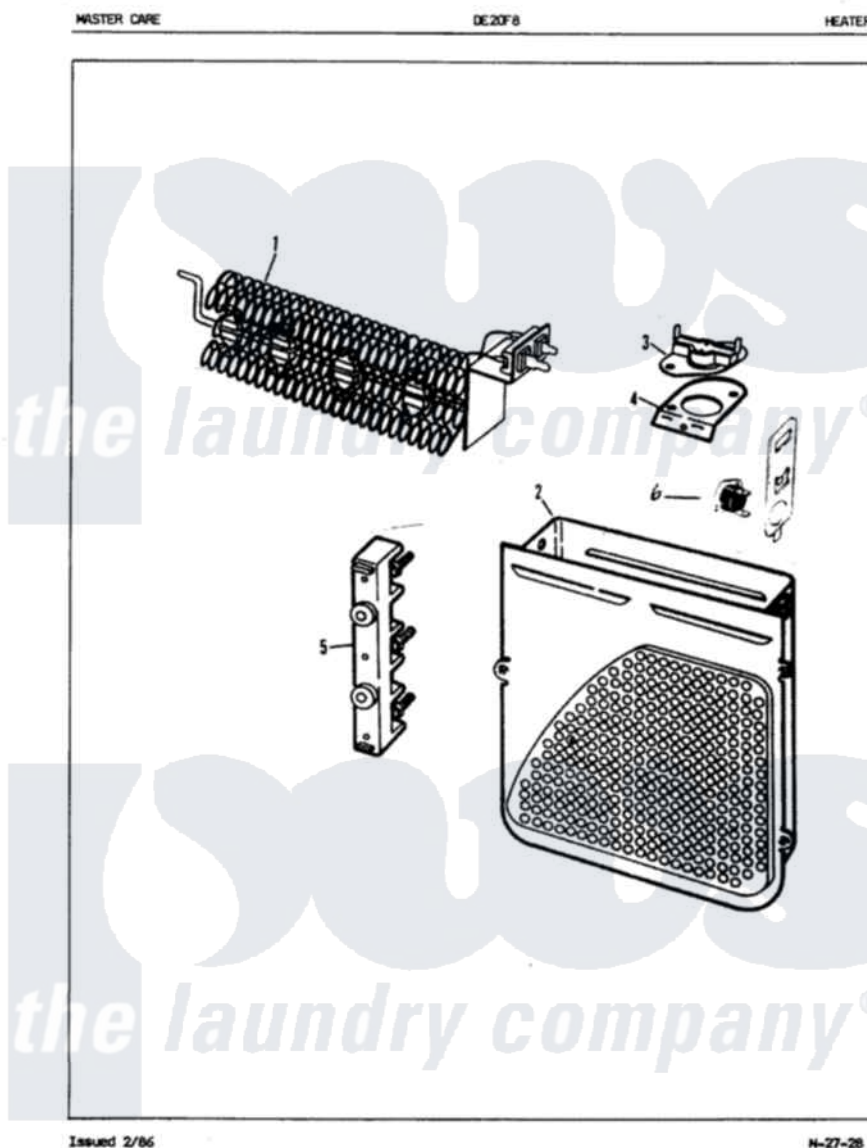

Admiral DE20F8HW 07 - HEATER (REV. J-K)

Admiral Residential Admiral DE20F8HW Dryer Parts Parts Diagram 07 - HEATER (REV. J-K)
 Click on the part number to view part

Item	Original Part Number	Replaced By	Status	Part Description
1	25-7863			Screw
"	53-0920	LA-1044		Element
2	25-7819	M0217225		Screw
"	53-1232			Heater Housing Assembly
"	53-0191			Heater Housing Assembly
3	53-0771			Thermostat, Hi-Limit
"	W10124350		Not Available	NOT REQUIRED PART OR SEE NOTE SCREW-PURCHASED LOCALLY
4	53-1181			Bracket, Thermal Fuse
"	25-7741	W10116760		Screw
5	53-0166	53-1518		Block, Terminal
"	25-6124		Not Available	NUT
"	25-3123		Not Available	WASHER, CUP
"	25-3122			Washer, Flat
"	25-0027	112432		Nut
"	25-7803	3400074		Screw