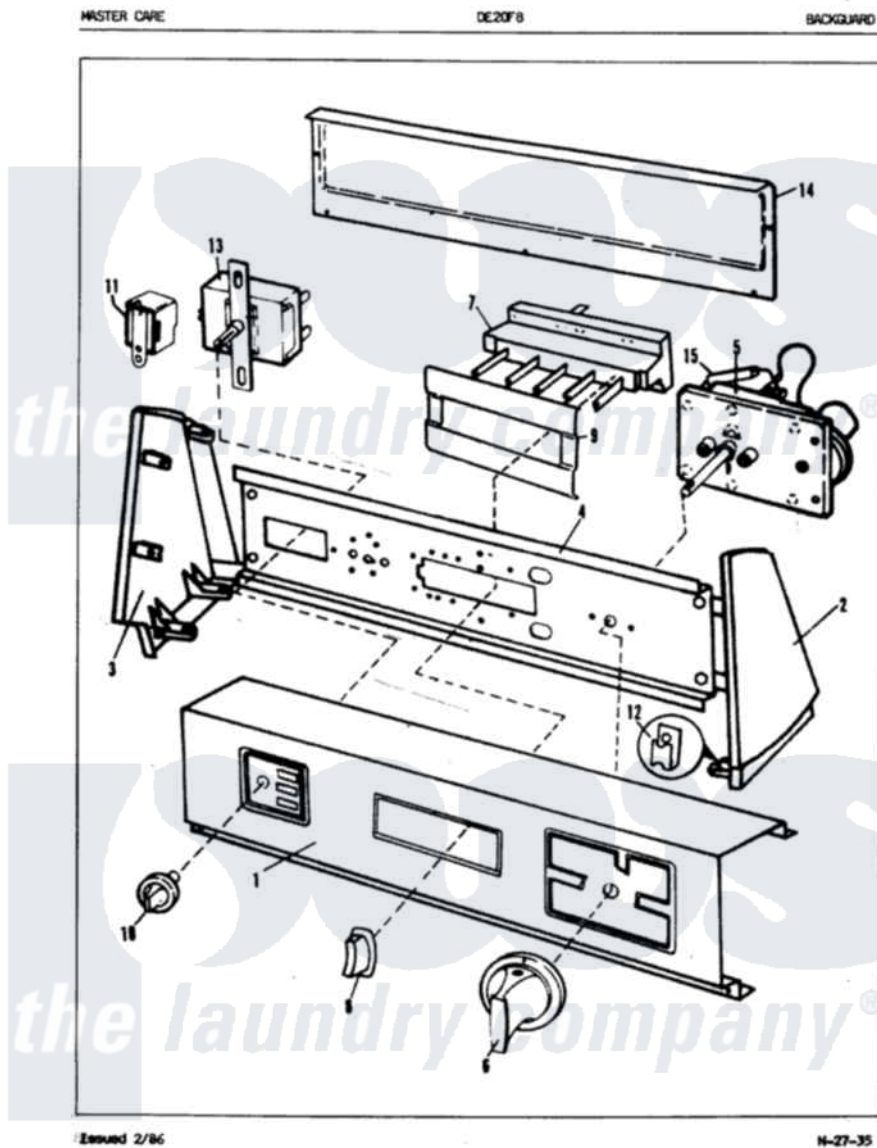

Admiral DE20F8WW 01 - CONTROL PANEL (REV. A-H)

Admiral Residential Admiral DE20F8WW Dryer Parts Parts Diagram 01 - CONTROL PANEL (REV. A-H)
 Click on the part number to view part

Item	Original Part Number	Replaced By	Status	Part Description
1	25-7702			Speedclip, End Cap To Control Panel
"	53-1017		Not Available	CONTROL PANEL
"	53-0826		Not Available	CONTROL PANEL
"	25-7793			Screw
2	53-0265			LH Endcap
3	25-7760			Screw
"	53-0236		Not Available	RH ENDCAP TRIM
"	53-0237		Not Available	LH ENDCAP TRIM
"	53-0264			RH Endcap
4	25-7702			Speedclip, End Cap To Control Panel
"	53-0323		Not Available	CONTROL SHIELD
"	25-3092	90767		Screw, 8A X 3/8 HeX Washer Head Tapping
5	53-0546		Not Available	TIMER
"	63-5685	63-5613		Timer

"	63-6690		Not Available	TIMER
"	25-0088	489483		Screw 10-32 X 1/2
6	53-0470		Not Available	TIMER KNOB
"	53-0653	31001219		Knob Ski
"	53-0654	31001219		Knob Ski
"	25-6044			Set Screw
7	53-0459			PB Switch
8	35-0170		Not Available	PUSHBUTTON
"	35-0385			Pushbutton
9	25-7712		Not Available	SCREW
"	33-6621		Not Available	BRACKET, SWITCH
10	33-0281		Not Available	SELECTOR KNOB
"	35-0168		Not Available	SELECTOR KNOB
11	63-6731	53-1639		Buzzer Assembly
"	25-3092	90767		Screw, 8A X 3/8 HeX Washer Head Tapping
12	25-7702			Speedclip, End Cap To Control Panel
13	53-0394	53-1264		Rotary Switch
"	25-3092	90767		Screw, 8A X 3/8 HeX Washer Head Tapping
14	25-3092	90767		Screw, 8A X 3/8 HeX Washer Head Tapping
"	25-3457			Screw, Sems
"	34-9487		Not Available	PLATE, REINFORCEMENT
"	25-7697	25-2219		Screw
"	25-7851			Speedclip, End Cap To Top
"	53-0268	21001460		Shield, Rear
"	25-7852			Speedclip, Rr Shld To End Cap
"	25-7435	33002917		Screw, No.10-16
15	63-6743	31001484		Resistor Assembly