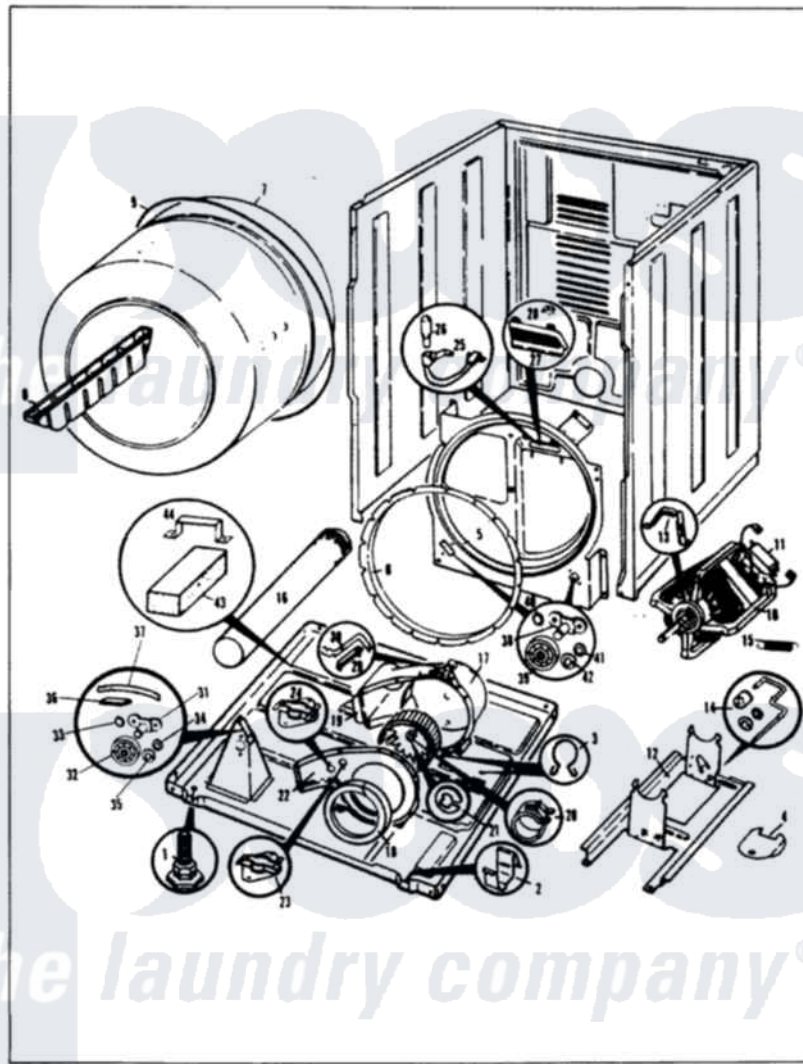

Admiral DE20F8WW 02 - CYLINDER & DRIVE (REV. A-H)

MASTER CARE

DE20F8

CYLINDER & DRIVE

Issued 2/86

N-27-25

Admiral Residential Admiral DE20F8WW Dryer Parts Parts Diagram 02 - CYLINDER & DRIVE (REV. A-H)
 Click on the part number to view part

Item	Original Part Number	Replaced By	Status	Part Description
1	63-5519		Not Available	LEG, LEVELING
2	53-0120			Clip, Front Panel
3	25-7027	16515		Clip
4	53-0153		Not Available	SHIELD, WIRING
"	25-7741	W10116760		Screw
5	25-7733	681414		Screw, 10AB X 1/2
"	53-0175	LA-1054		Dryer Bulkhead Kit
6	53-0282	31001637		Seal Assembly, Cylinder Front
7	53-0178	53-1250		Cylinder
8	53-0117		Not Available	BAFFLE, GRAY
"	25-7759	3196164		Screw
9	53-0186	341241		Belt
"	LA-1004			Motor Mtg. Kit
10	53-0189	LA-1004		Motor Mtg. Kit
11	53-0332			Motor Switch
"	73-0467		Not Available	MOTOR SWITCH