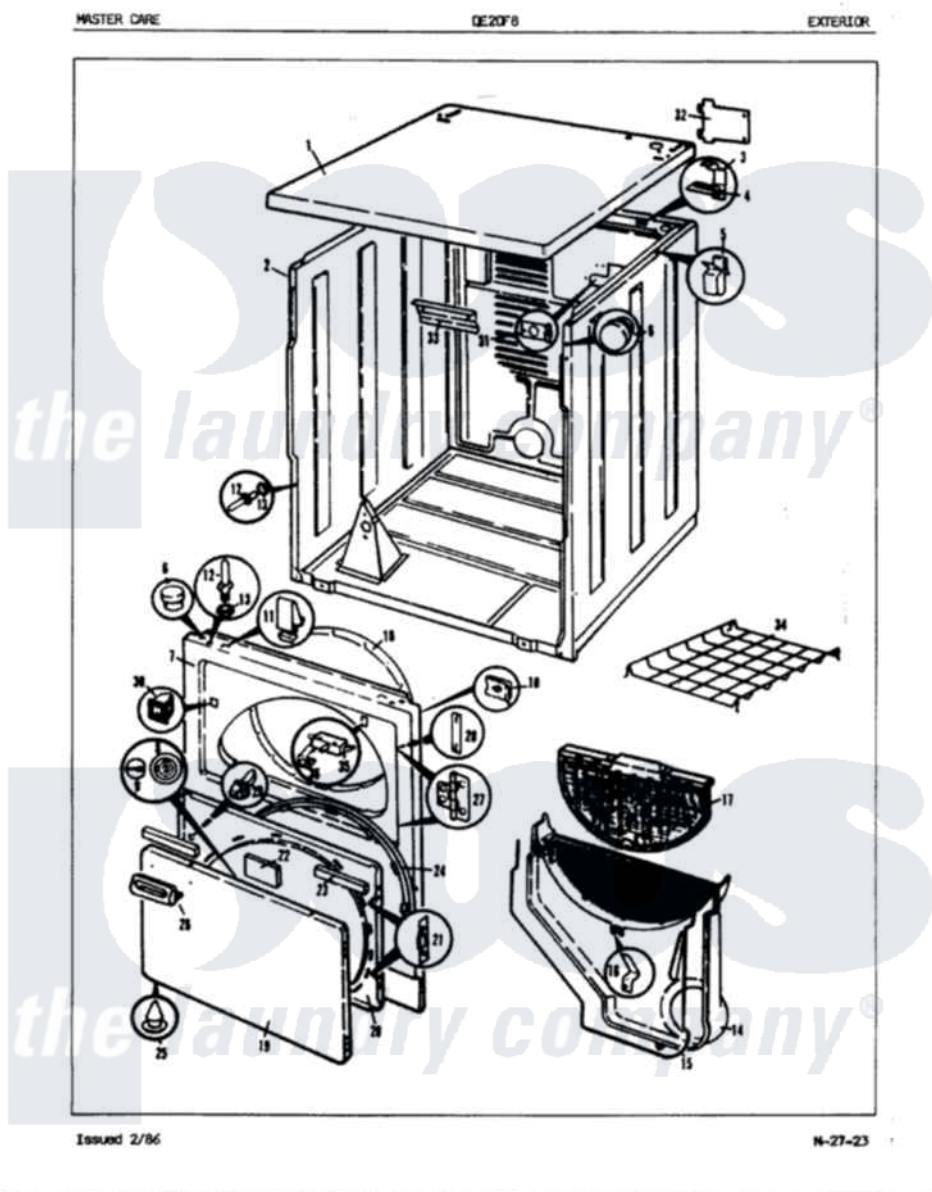

Admiral DE20F8WW 03 - EXTERIOR (REV. A-H)

Admiral Residential Admiral DE20F8WW Dryer Parts Parts Diagram 03 - EXTERIOR (REV. A-H)
 Click on the part number to view part

Item	Original Part Number	Replaced By	Status	Part Description
1	53-0124		Not Available	CABINET TOP
2	53-0667	31001714		Cabinet And Base Assembly
3	63-5712			Hinge, Cabinet Top
4	25-3092	90767		Screw, 8A X 3/8 HeX Washer Head Tapping
"	33-0930			Pad, Top Hinge
5	25-3034			Clip, Wiring
6	33-2653			Bumper, Cabinet
7	53-0126	31001771		Panel, Front
8	W10124350		Not Available	NOT REQUIRED PART OR SEE NOTE
9	W10124350		Not Available	NOT REQUIRED PART OR SEE NOTE
10	25-7820	489478		Screw, 8 X 1/2
"	25-7817		Not Available	CLIP, U-TYPE
11	25-7220			Clip, Cabinet Top
12	63-6148	53-0643		Pin, Locator

13	25-0224	3400029	Nut, Adapter Plate
"	53-0200		Sleeve, Locator Pin
14	53-0917	12001324	Duct Kit, Collector
"	25-7810	415013-35	Screw
15	53-0204		Seal
16	53-0123		Clip
17	53-0701		Lint Screen
"	53-0918		Filter, Lint
18	53-0282	31001637	Seal Assembly, Cylinder Front
19	53-0154		Panel, Outer Door
20	53-0740	Not Available	INNER DOOR
"	53-0104	LA-1024	Inner Door Kit
21	53-0119		Clip, Hinge
22	53-0251	53-1490	Door Pad
23	53-0252	53-1491	Door Pad
24	25-7770	3196169	Screw, Element
"	53-0648	31001529	Seal, Door
25	25-3534	25-7889	Plug Button
26	25-7810	415013-35	Screw
"	53-0116	53-0927	Handle, Door
27	53-0122	53-1492	Hinge, Dryer Door
28	25-7809		Screw, No.6-20 1/2 Flthd Torx
"	LA-1003		Door Catch Kit
"	53-0121	Not Available	TWIN NUT
29	73-0033	LA-1003	Door Catch Kit
30	53-0882	LA-1003	Door Catch Kit
31	53-0135	Not Available	SUPPORT, POWER CORD
"	25-7828	489483	Screw 10-32 X 1/2
32	W10124350	Not Available	NOT REQUIRED PART OR SEE NOTE SCREW- PURCHASED LOCALLY
"	53-0136		Cover, Supply Cord
33	25-3457		Screw, Sems
"	53-0133		Shield, Heat
34	LA-1005		Switch Kit
"	53-0772	21001495	Rack, Drying
35	53-0148		Switch, Door
36	63-5990	31001319	Clip, Switch