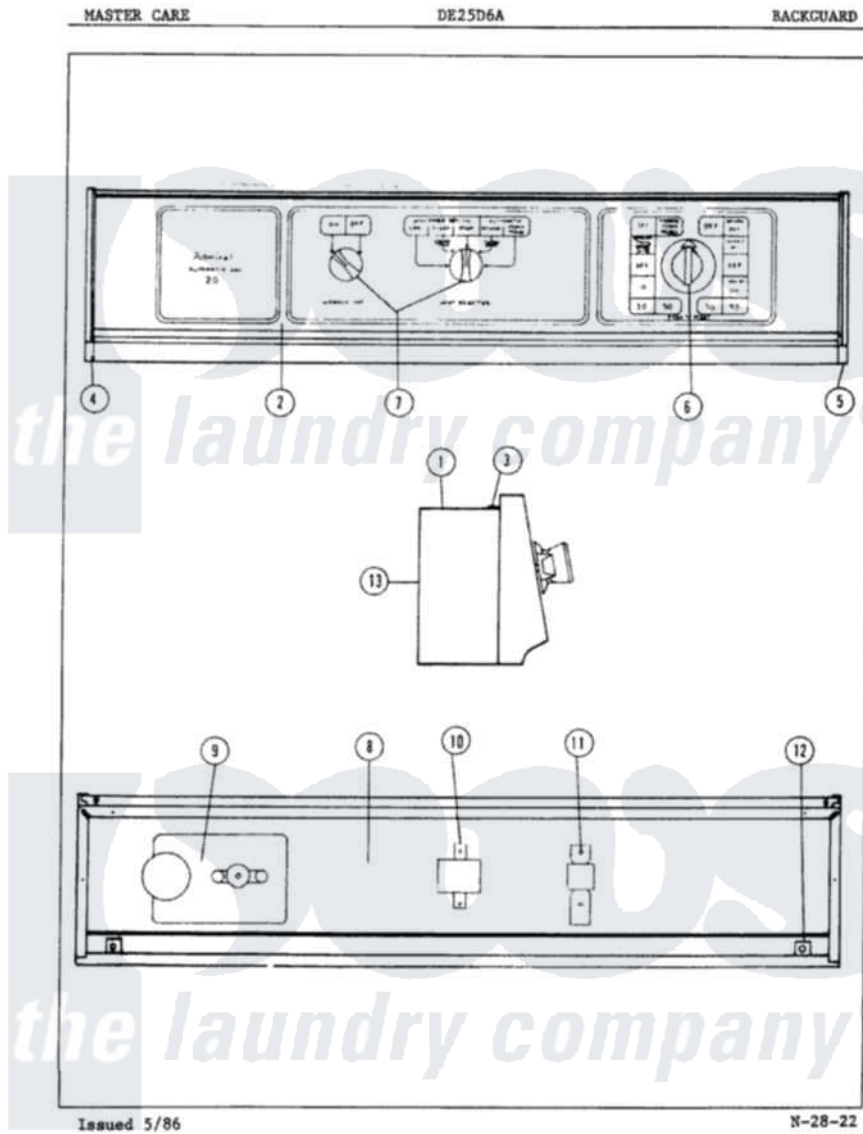

# Admiral DE25D6AM 01 - CONTROL PANEL

Admiral Residential Admiral DE25D6AM Dryer Parts Parts Diagram 01 - CONTROL PANEL  
 Click on the part number to view part

Item	Original Part Number	Replaced By	Status	Part Description
1	63-6568-24		Not Available	WRAPPER
2	63-5961		Not Available	CONTROL PANEL
4	<a href="#">33-6765</a>			LH End Cap
5	25-7496	<a href="#">25-7760</a>		Screw
"	<a href="#">33-6766</a>			RH End Cap
6	<a href="#">25-6044</a>			Set Screw
"	33-2862		Not Available	TIMER KNOB
7	33-7509		Not Available	SELECTOR KNOB
8	63-5847		Not Available	CONTRL SHIELD
"	25-3092	<a href="#">90767</a>		Screw, 8A X 3/8 HeX Washer Head Tapping
9	63-6494		Not Available	TIMER
"	25-0205	<a href="#">216412</a>		Screw, Bracket To Timer
"	63-6495		Not Available	TIMER MOTOR
10	63-5775		Not Available	SWITCH
"	25-3092	<a href="#">90767</a>		Screw, 8A X 3/8 HeX Washer Head Tapping

11	63-5352		Not Available	SEL SWITCH
"	25-3092	<a href="#">90767</a>		Screw, 8A X 3/8 HeX Washer Head Tapping
12	25-7461		Not Available	CLIP
13	63-5954		Not Available	SHIELD
"	25-3092	<a href="#">90767</a>		Screw, 8A X 3/8 HeX Washer Head Tapping