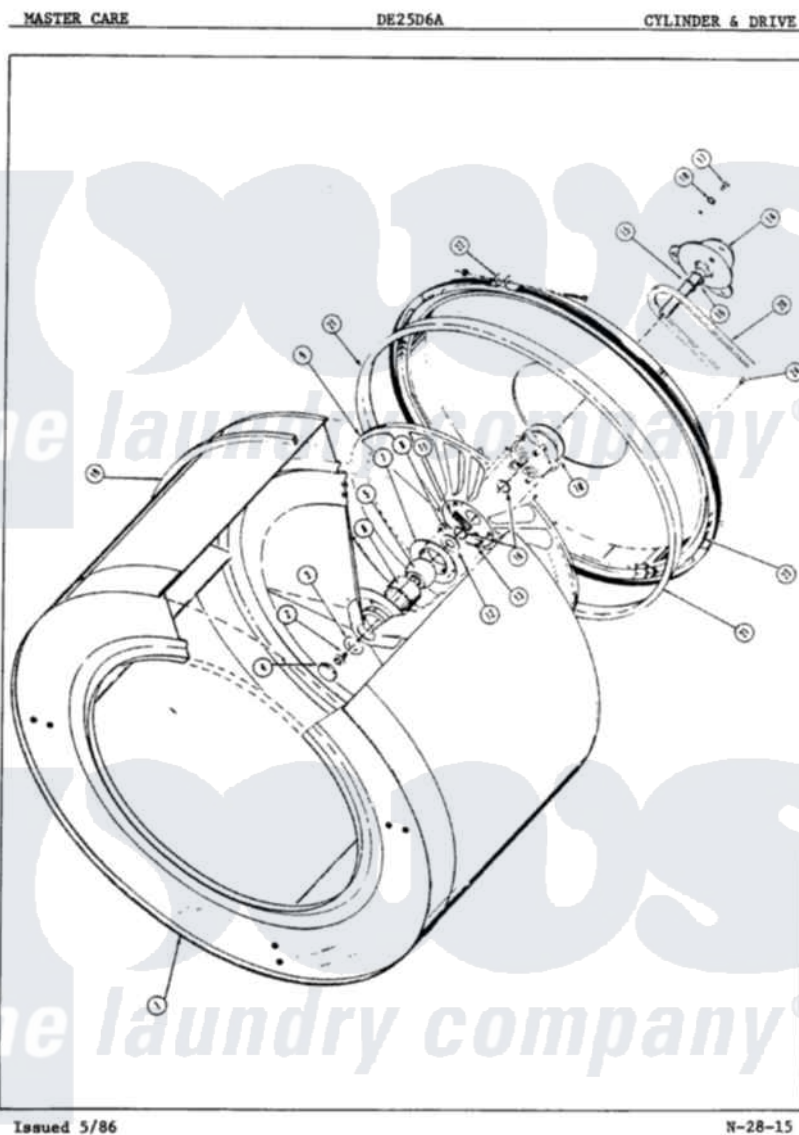

# Admiral DE25D6AM 02 - CYLINDER & DRIVE

Admiral Residential Admiral DE25D6AM Dryer Parts Parts Diagram 02 - CYLINDER & DRIVE  
 Click on the part number to view part

Item	Original Part Number	Replaced By	Status	Part Description
1	63-5981		Not Available	CYLINDER ASM
2	25-3682		Not Available	HEX HD BOLT
3	25-3382		Not Available	WASHER
4	63-5865		Not Available	PLUG BUTTON
5	63-1258		Not Available	CYL BEARING
6	63-2797		Not Available	CUSHION ASM
7	63-1262		Not Available	BEARING COVER
8	25-3670	<a href="#">Y313561</a>		Screw----NA
9	<a href="#">63-6258</a>			Blower Fan
10	63-2844N		Not Available	BLOWER HUB KIT
"	63-6030		Not Available	HUB ASM
11	63-6348		Not Available	DEFLECTOR STRAP
12	W10124350		Not Available	NOT REQUIRED PART OR SEE NOTE WASHER (PURCHASED LOCALLY)
13	25-7764	<a href="#">489483</a>		Screw 10-32 X 1/2
14	<a href="#">63-6032</a>			Cylinder Shaft Assembly

15	<a href="#">25-3109</a>		Washer
16	25-7175	<a href="#">25-7933</a>	Ring, Retaining
17	25-3736		Not Available SCREW
18	W10124350		Not Available NOT REQUIRED PART OR SEE NOTE WASHER (PURCHASED LOCALLY)
19	<a href="#">63-4664</a>		Cylinder Drive Belt
20	63-2853N		Not Available REAR SEAL KIT
"	63-6333		Not Available FAN BELT
21	63-6227	<a href="#">63-6723</a>	Rear Seal
22	63-1816-1	<a href="#">63-1816-1-N</a>	Clamp Kit
23	63-5794		Not Available HEATER HOUSING
24	25-7745		Not Available SEMS SCREW