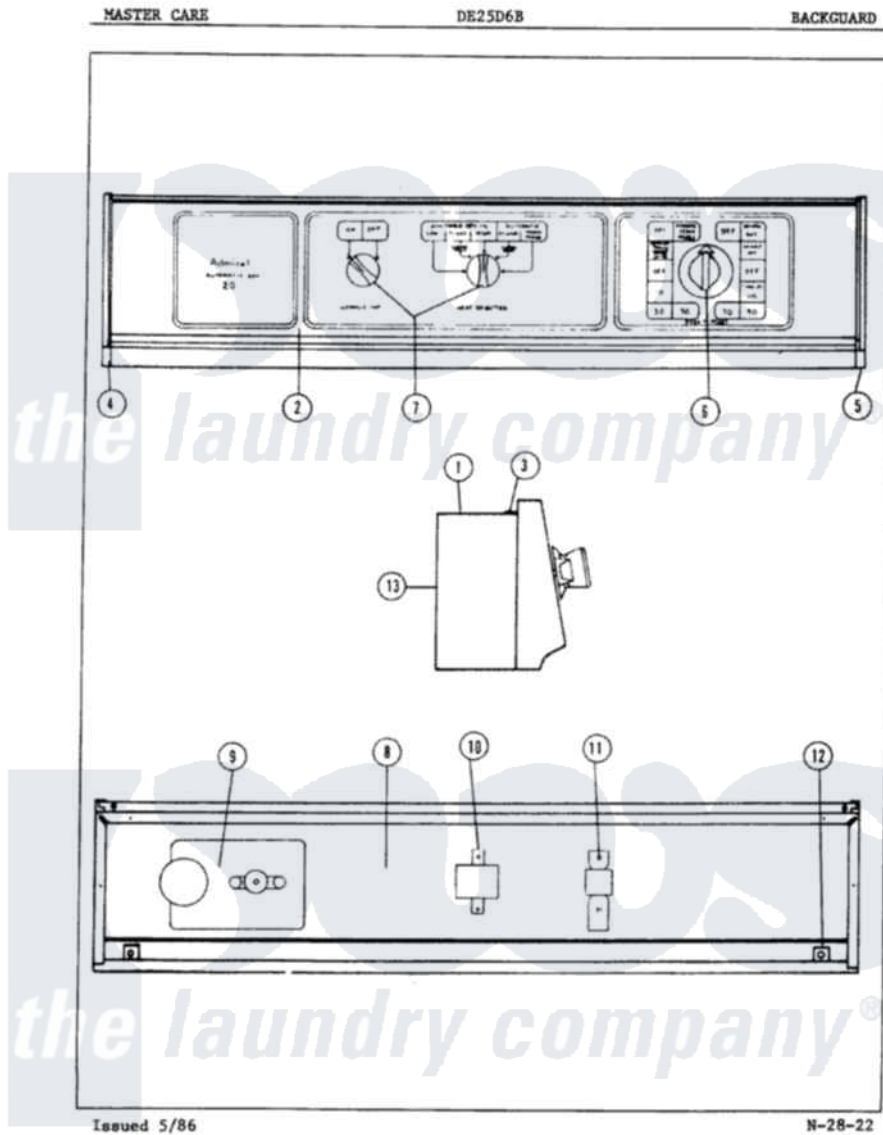

Admiral DE25D6B 01 - CONTROL PANEL

Admiral [Residential Admiral DE25D6B Dryer Parts](#) Parts Diagram 01 - CONTROL PANEL
 Click on the part number to view part

Item	Original Part Number	Replaced By	Status	Part Description
1	63-6568-24		Not Available	WRAPPER
"	63-6568		Not Available	WRAPPER
"	63-6568-25		Not Available	WRAPPER
2	63-5961		Not Available	CONTROL PANEL
3	25-7649	910187		Screw
4	33-6765			LH End Cap
5	25-7496	25-7760		Screw
"	33-6766			RH End Cap
6	33-2862		Not Available	TIMER KNOB
"	25-6044			Set Screw
7	33-7509		Not Available	SELECTOR KNOB
8	63-5847		Not Available	CONTRL SHIELD
"	25-3092	90767		Screw, 8A X 3/8 HeX Washer Head Tapping
9	25-0205	216412		Screw, Bracket To Timer
"	63-6494		Not Available	TIMER
"	63-6495		Not Available	TIMER MOTOR

10	63-5775		Not Available	SWITCH
"	25-3092	90767		Screw, 8A X 3/8 HeX Washer Head Tapping
11	63-5352		Not Available	SEL SWITCH
"	25-3092	90767		Screw, 8A X 3/8 HeX Washer Head Tapping
12	25-7461		Not Available	CLIP
13	63-5954		Not Available	SHIELD
"	25-3092	90767		Screw, 8A X 3/8 HeX Washer Head Tapping