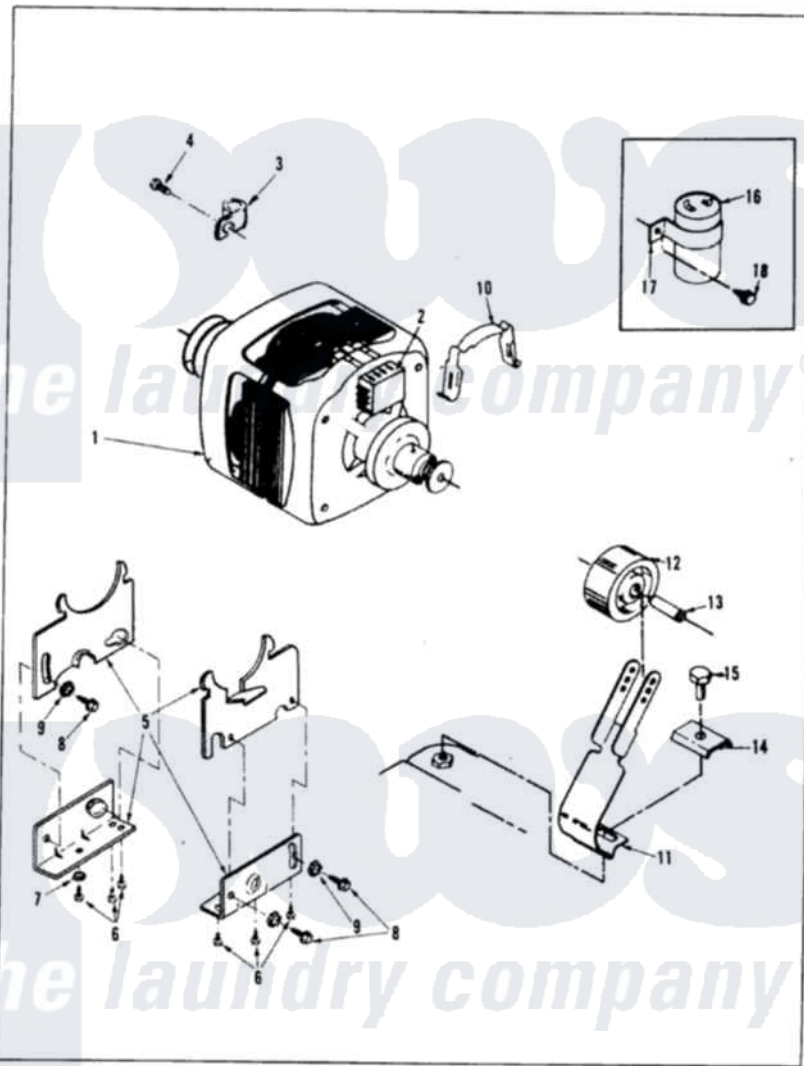

Admiral DE25D6B 03 - DRIVE & MOTOR

MASTER CARE DE25D6B DRIVE & MOTOR

Issued 5/86

N-28-16

Admiral Residential Admiral DE25D6B Dryer Parts Parts Diagram 03 - DRIVE & MOTOR
 Click on the part number to view part

Item	Original Part Number	Replaced By	Status	Part Description
1	63-6337		Not Available	MOTOR 230V/50H
2	63-4210		Not Available	MOTOR SWITCH
3	25-7265		Not Available	WIRING CLAMP
4	25-7111		Not Available	SCREW
5	63-2832		Not Available	MOTOR MTG KIT
6	25-7785		Not Available	SCREW
7	25-7071		Not Available	LOCKWASHER
8	25-7681	3400518		Screw
9	25-3415		Not Available	LOCKWASHER
10	63-5611		Not Available	RETAINER CLIP
11	63-3053			Idler Bracket
12	63-5753		Not Available	IDLER PULLEY
13	63-3054		Not Available	PIN
14	63-3819			Idler Plate
15	W10124350		Not Available	NOT REQUIRED PART OR SEE NOTE
16	63-3199	161-193		Capacitor