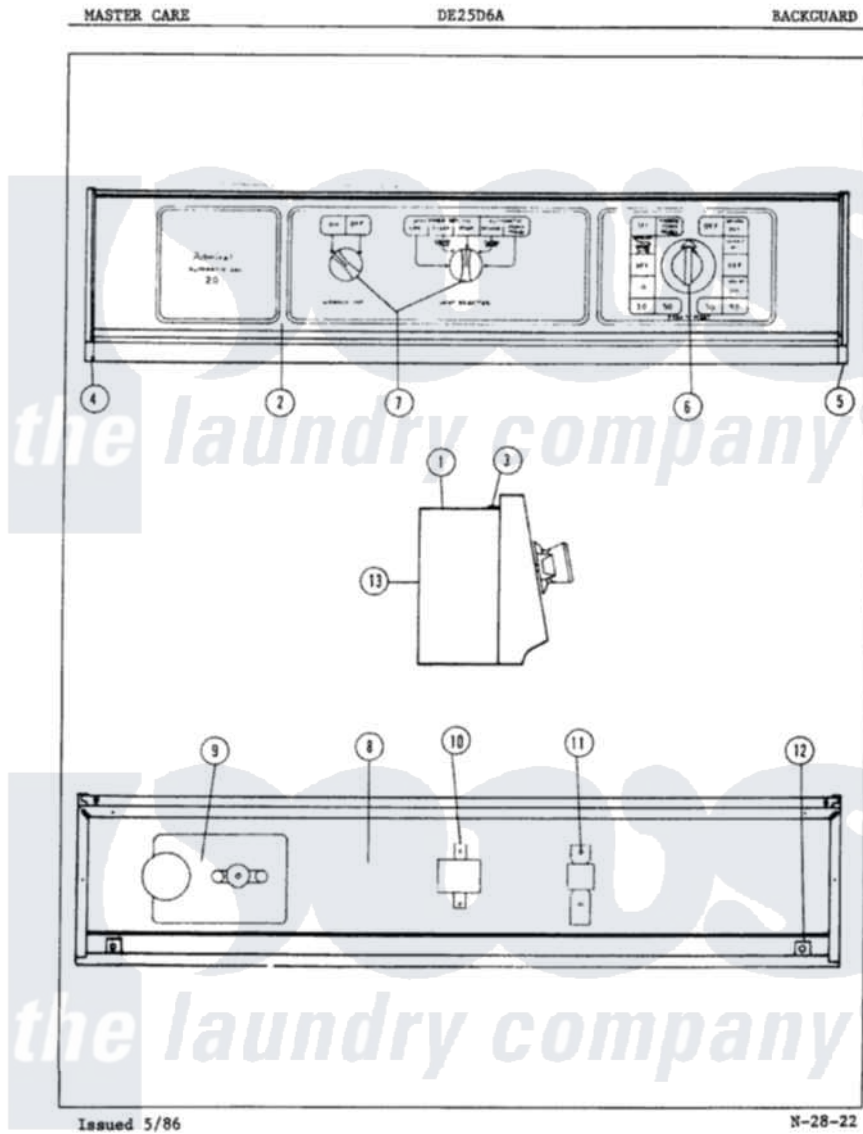

Admiral DE25D6HW 01 - CONTROL PANEL

Admiral [Residential Admiral DE25D6HW Dryer Parts](#) Parts Diagram 01 - CONTROL PANEL
 Click on the part number to view part

Item	Original Part Number	Replaced By	Status	Part Description
1	63-6568-25		Not Available	WRAPPER
2	63-5961		Not Available	CONTROL PANEL
4	33-6765			LH End Cap
5	25-7496	25-7760		Screw
"	33-6766			RH End Cap
6	25-6044			Set Screw
"	33-2862		Not Available	TIMER KNOB
7	33-7509		Not Available	SELECTOR KNOB
8	63-5847		Not Available	CONTRL SHIELD
"	25-3092	90767		Screw, 8A X 3/8 HeX Washer Head Tapping
9	63-6494		Not Available	TIMER
"	25-0205	216412		Screw, Bracket To Timer
"	63-6495		Not Available	TIMER MOTOR
10	63-5775		Not Available	SWITCH
"	25-3092	90767		Screw, 8A X 3/8 HeX Washer Head Tapping

11	63-5352		Not Available	SEL SWITCH
"	25-3092	90767		Screw, 8A X 3/8 HeX Washer Head Tapping
12	25-7461		Not Available	CLIP
13	63-5954		Not Available	SHIELD
"	25-3092	90767		Screw, 8A X 3/8 HeX Washer Head Tapping