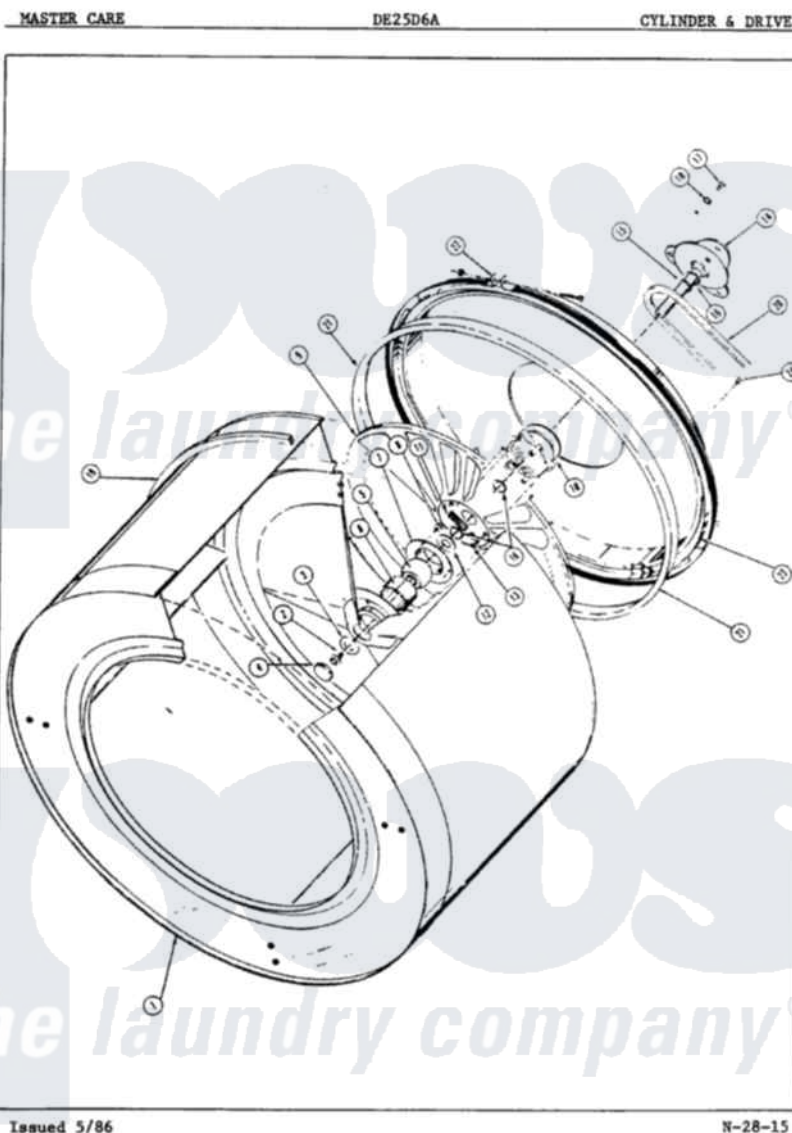

# Admiral DE25D6HW 02 - CYLINDER & DRIVE

Admiral [Residential Admiral DE25D6HW Dryer Parts](#) Parts Diagram 02 - CYLINDER & DRIVE  
 Click on the part number to view part

Item	Original Part Number	Replaced By	Status	Part Description
1	63-5981		Not Available	CYLINDER ASM
2	25-3682		Not Available	HEX HD BOLT
3	25-3382		Not Available	WASHER
4	63-5865		Not Available	PLUG BUTTON
5	63-1258		Not Available	CYL BEARING
6	63-2797		Not Available	CUSHION ASM
7	63-1262		Not Available	BEARING COVER
8	25-3670	<a href="#">Y313561</a>		Screw----NA
9	<a href="#">63-6258</a>			Blower Fan
10	63-2844N		Not Available	BLOWER HUB KIT
"	63-6030		Not Available	HUB ASM
11	63-6348		Not Available	DEFLECTOR STRAP
12	W10124350		Not Available	NOT REQUIRED PART OR SEE NOTE WASHER (PURCHASED LOCALLY)
13	25-7764	<a href="#">489483</a>		Screw 10-32 X 1/2
14	<a href="#">63-6032</a>			Cylinder Shaft Assembly

15	<a href="#">25-3109</a>		Washer
16	25-7175	<a href="#">25-7933</a>	Ring, Retaining
17	25-3736		Not Available SCREW
18	W10124350		Not Available NOT REQUIRED PART OR SEE NOTE WASHER (PURCHASED LOCALLY)
19	<a href="#">63-4664</a>		Cylinder Drive Belt
20	63-2853N		Not Available REAR SEAL KIT
"	63-6333		Not Available FAN BELT
21	63-6227	<a href="#">63-6723</a>	Rear Seal
22	63-1816-1	<a href="#">63-1816-1-N</a>	Clamp Kit
23	63-5794		Not Available HEATER HOUSING
24	25-7745		Not Available SEMS SCREW