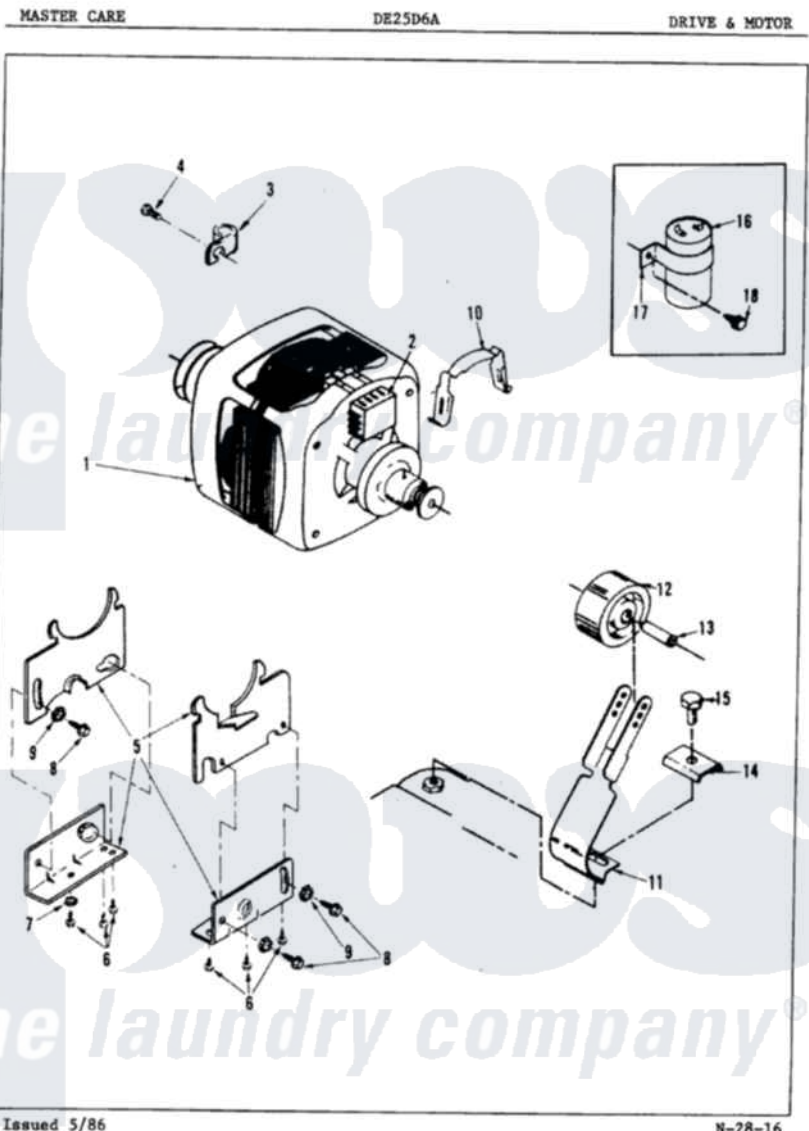

Admiral DE25D6HW 03 - DRIVE & MOTOR

Admiral Residential Admiral DE25D6HW Dryer Parts Parts Diagram 03 - DRIVE & MOTOR
 Click on the part number to view part

Item	Original Part Number	Replaced By	Status	Part Description
1	63-6014		Not Available	MOTOR, EXPORT
2	63-3198			Switch
3	25-7265		Not Available	WIRING CLAMP
4	25-7111		Not Available	SCREW
5	63-2832		Not Available	MOTOR MTG KIT
6	25-7581	489483		Screw 10-32 X 1/2
7	25-7071		Not Available	LOCKWASHER
8	25-7681	3400518		Screw
9	25-3415		Not Available	LOCKWASHER
10	63-5611		Not Available	RETAINER CLIP
11	63-3053			Idler Bracket
12	63-5753		Not Available	IDLER PULLEY
13	63-3054		Not Available	PIN
14	63-3819			Idler Plate
15	W10124350		Not Available	NOT REQUIRED PART OR SEE NOTE
16	63-3199	161-193		Capacitor