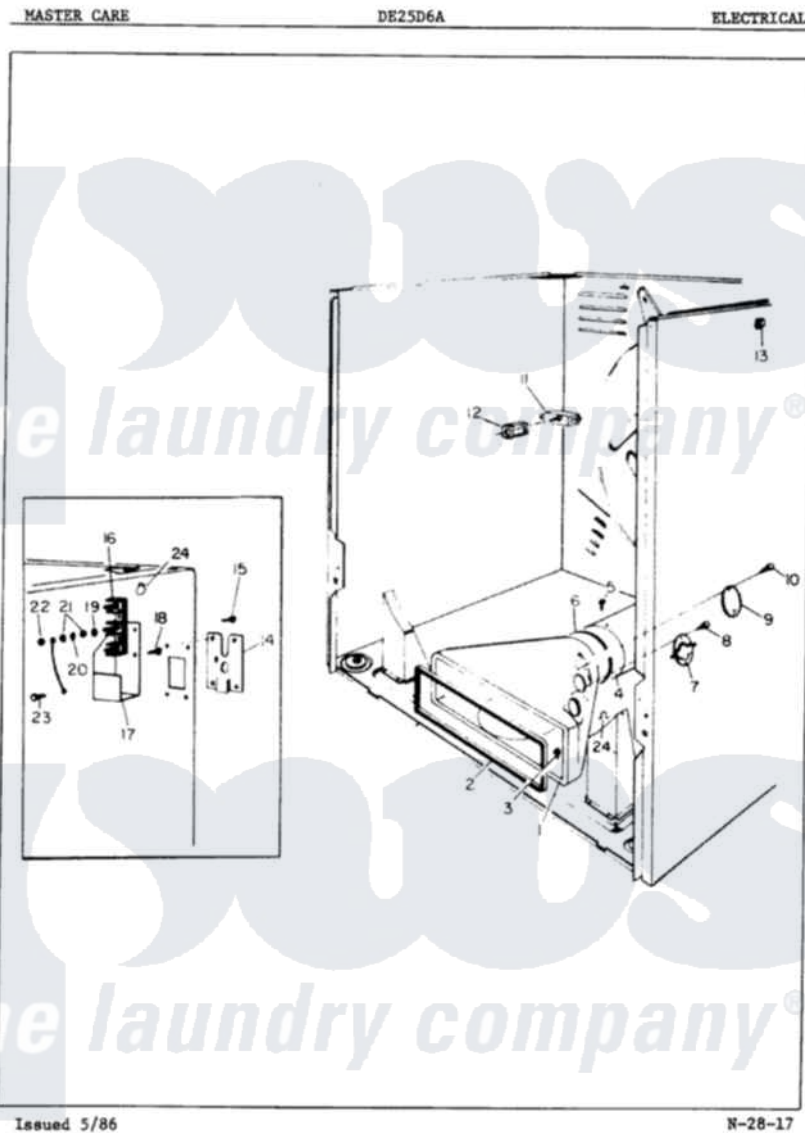

Admiral DE25D6HW 04 - ELECTRICAL

Admiral Residential Admiral DE25D6HW Dryer Parts Parts Diagram 04 - ELECTRICAL
 Click on the part number to view part

Item	Original Part Number	Replaced By	Status	Part Description
1	63-5114		Not Available	TRANSITION DUCT
2	63-2599		Not Available	DUCT GASKET
3	W10124350		Not Available	NOT REQUIRED PART OR SEE NOTE SCREW-PURCHASED LOCALLY
4	63-5848		Not Available	VENT DUCT
5	W10124350		Not Available	NOT REQUIRED PART OR SEE NOTE SCREW-PURCHASED LOCALLY
6	W10124350		Not Available	NOT REQUIRED PART OR SEE NOTE SEALING TAPE (PURCHASED LOCALLY)
7	63-6142		Not Available	THERMOSTAT
8	W10124350		Not Available	NOT REQUIRED PART OR SEE NOTE SCREW-PURCHASED LOCALLY
9	63-1216N		Not Available	COVER PLATE
10	63-2837N	LA-1005		Switch Kit
"	W10124350		Not Available	NOT REQUIRED PART OR SEE NOTE SCREW-

PURCHASED LOCALLY

11	63-5991	LA-1005	Switch Kit
12	63-5990	31001319	Clip, Switch
13	25-3034		Clip, Wiring
14	63-1195	Not Available	SUPPORT
15	63-2836N		Trmnl Block Kit
"	25-3092	90767	Screw, 8A X 3/8 HeX Washer Head Tapping
16	63-1244	53-1518	Block, Terminal
17	63-5805	Not Available	SHIELD
18	25-9103	Not Available	SCREW
19	25-3122		Washer, Flat
20	25-3123	Not Available	WASHER, CUP
21	25-0027	112432	Nut
22	25-6124	Not Available	NUT
23	25-3461	3400094	Screw, 10-32 X 3/8
24	25-7027	16515	Clip