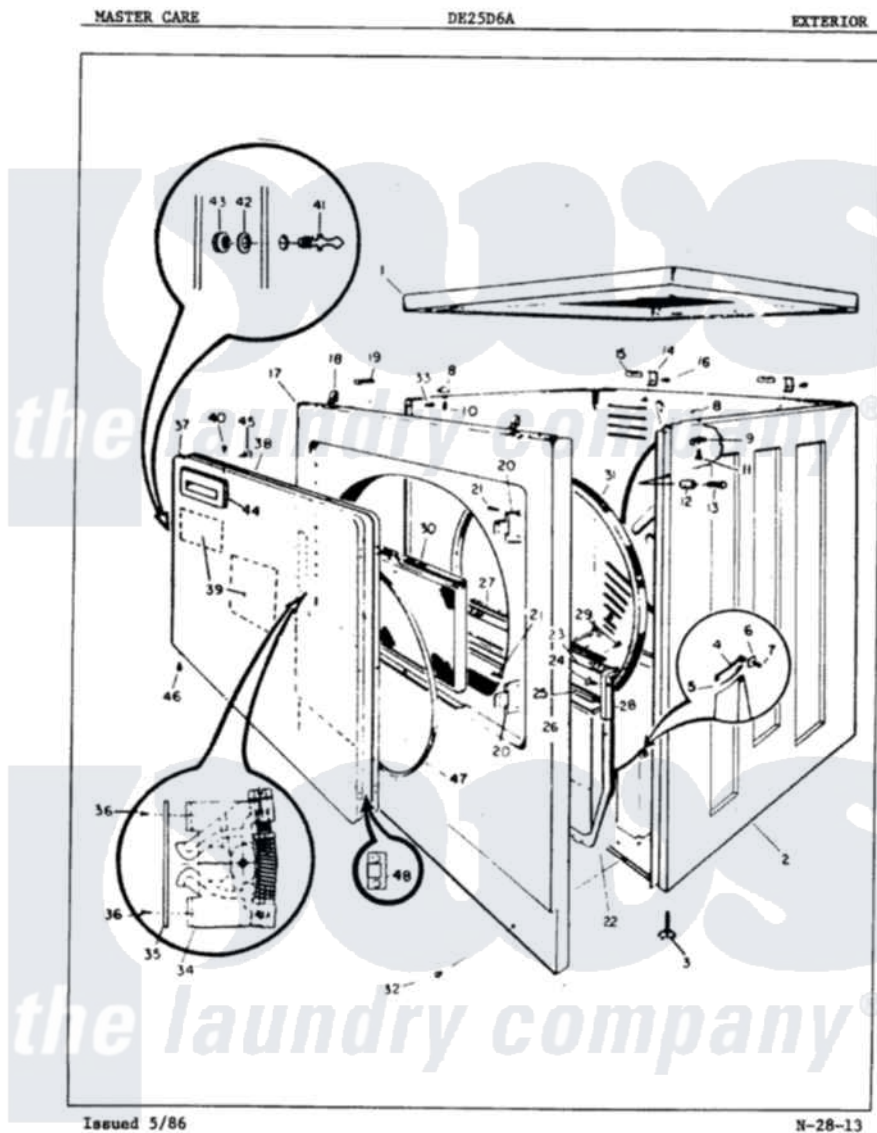

Admiral DE25D6HW 05 - EXTERIOR

Admiral Residential Admiral DE25D6HW Dryer Parts Parts Diagram 05 - EXTERIOR
 Click on the part number to view part

Item	Original Part Number	Replaced By	Status	Part Description
1	63-6135-25		Not Available	CABINET TOP
2	25-7740		Not Available	SCREW
"	63-5998-25		Not Available	CABINET ASM
3	63-2834N			Dryer Glide Kit
"	63-5519		Not Available	LEG, LEVELING
4	63-3804			RH Cylinder Glide
"	63-3805		Not Available	LH CYL GLIDE
5	63-5719	63-6301		LH Cylinder Gl Cushn
"	63-5718	63-6300		RH Cylinder Gl Cushn
6	63-1202			Clamp
7	25-3092	90767		Screw, 8A X 3/8 HeX Washer Head Tapping
8	63-3651		Not Available	GUIDE
9	25-7265		Not Available	WIRING CLAMP
10	25-2134	W10116760		Screw
11	25-7683		Not Available	SCREW
12	63-5546		Not Available	SLEEVE