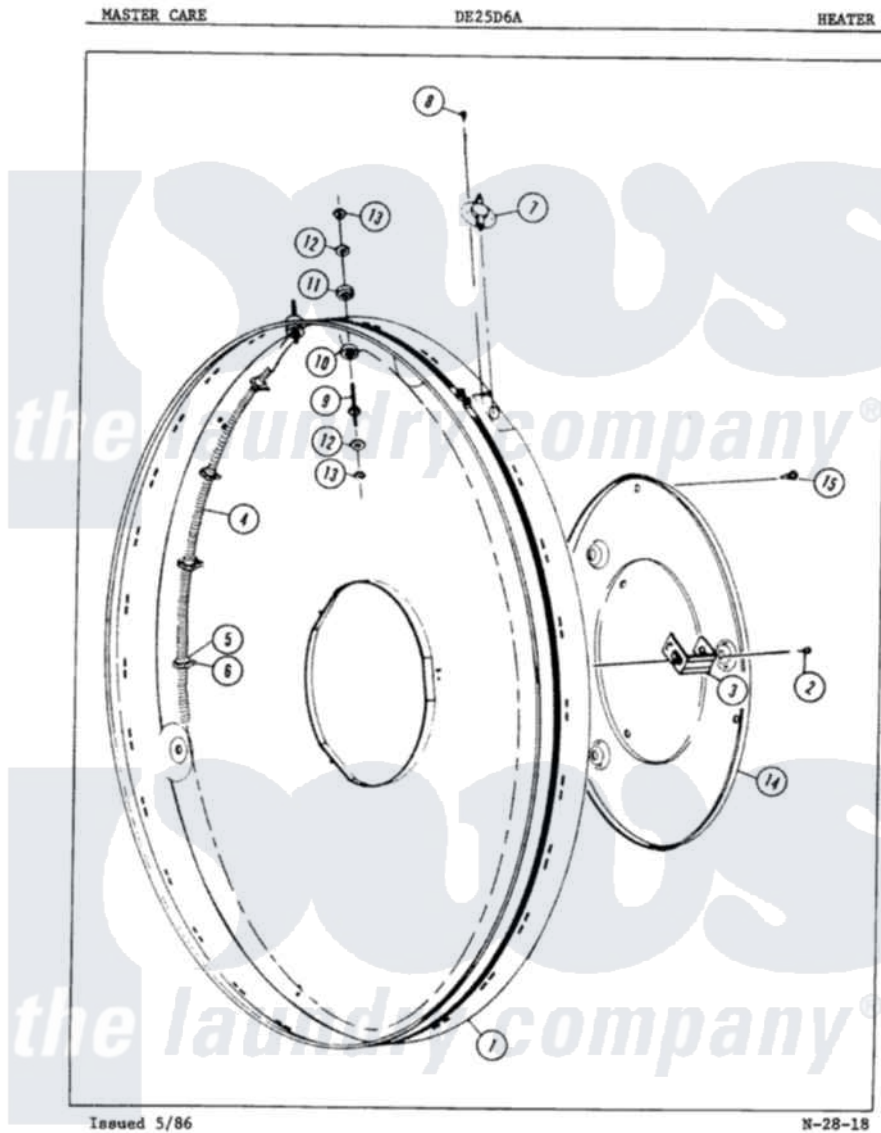

# Admiral DE25D6HW 06 - HEATER

Admiral Residential Admiral DE25D6HW Dryer Parts Parts Diagram 06 - HEATER  
 Click on the part number to view part

Item	Original Part Number	Replaced By	Status	Part Description
1	63-6368		Not Available	HEATER HOUSING
2	25-7745		Not Available	SEMS SCREW
3	63-5631		Not Available	SPACER
4	<a href="#">63-6369</a>			Heater Element
5	63-6362	<a href="#">63-6501</a>		Insulator Ring
6	63-6363		Not Available	CLIP
7	63-6370		Not Available	THERMOSTAT
8	25-3083	<a href="#">212951</a>		Screw, No.6-32 X 1/4 Inch
"	63-2838N		Not Available	TRMNL INSL KIT
9	<a href="#">63-3980</a>			Heater Stud
10	<a href="#">63-3982</a>			Insulator
11	<a href="#">63-3981</a>			Insulator
12	25-6125		Not Available	WASHER
13	25-6124		Not Available	NUT
14	63-5852		Not Available	REINFORCEMENT
15	25-2134	<a href="#">W10116760</a>		Screw