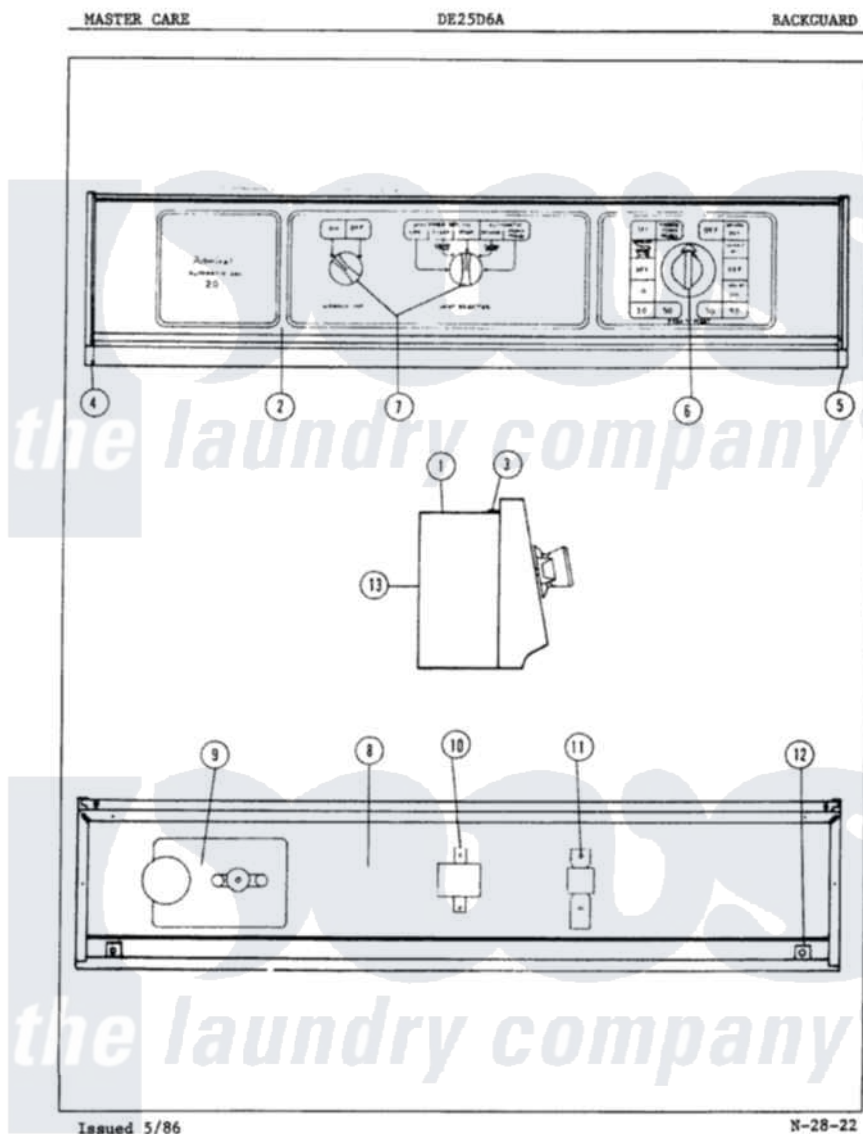

# Admiral DE25D6WW 01 - CONTROL PANEL

Admiral Residential Admiral DE25D6WW Dryer Parts Parts Diagram 01 - CONTROL PANEL  
 Click on the part number to view part

Item	Original Part Number	Replaced By	Status	Part Description
1	63-6568		Not Available	WRAPPER
2	63-5961		Not Available	CONTROL PANEL
4	<a href="#">33-6765</a>			LH End Cap
5	25-7496	<a href="#">25-7760</a>		Screw
"	<a href="#">33-6766</a>			RH End Cap
6	<a href="#">25-6044</a>			Set Screw
"	33-2862		Not Available	TIMER KNOB
7	33-7509		Not Available	SELECTOR KNOB
8	63-5847		Not Available	CONTRL SHIELD
"	25-3092	<a href="#">90767</a>		Screw, 8A X 3/8 HeX Washer Head Tapping
9	63-6494		Not Available	TIMER
"	25-0205	<a href="#">216412</a>		Screw, Bracket To Timer
"	63-6495		Not Available	TIMER MOTOR
10	63-5775		Not Available	SWITCH
"	25-3092	<a href="#">90767</a>		Screw, 8A X 3/8 HeX Washer Head Tapping

11	63-5352		Not Available	SEL SWITCH
"	25-3092	<a href="#">90767</a>		Screw, 8A X 3/8 HeX Washer Head Tapping
12	25-7461		Not Available	CLIP
13	63-5954		Not Available	SHIELD
"	25-3092	<a href="#">90767</a>		Screw, 8A X 3/8 HeX Washer Head Tapping