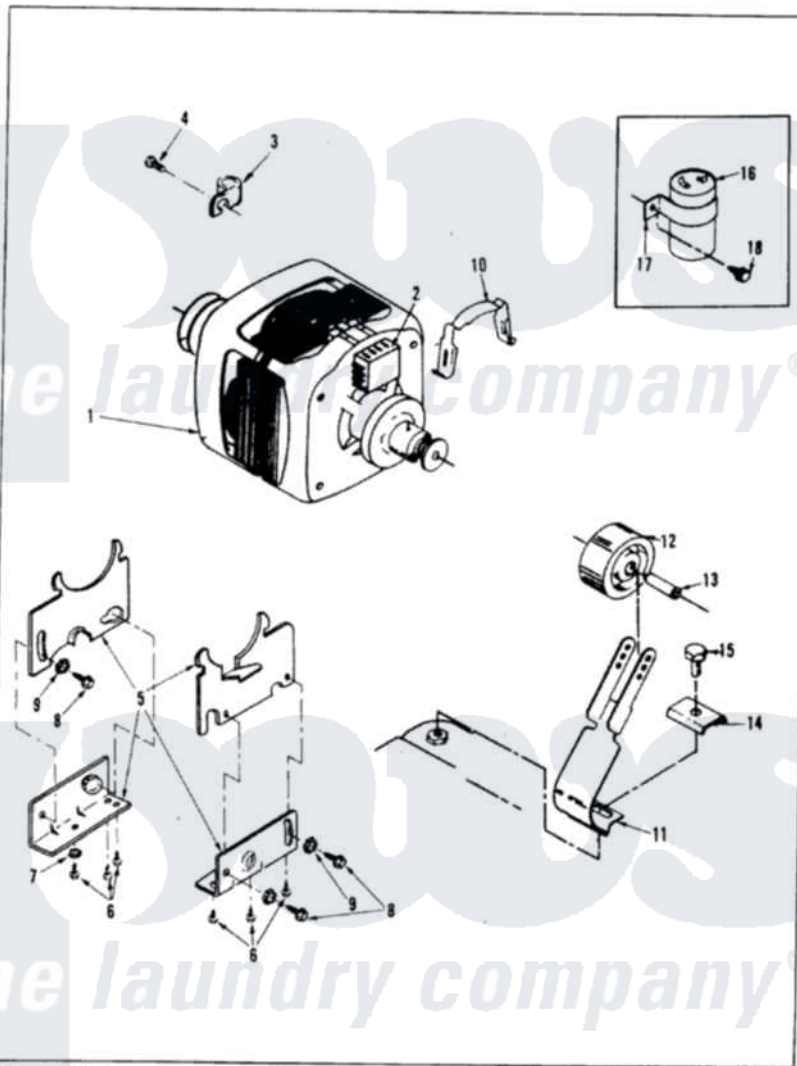

# Admiral DE25D6WW 03 - DRIVE & MOTOR

MASTER CARE

DE25D6A

DRIVE & MOTOR

Issued 5/86

N-28-16

Admiral Residential Admiral DE25D6WW Dryer Parts Parts Diagram 03 - DRIVE & MOTOR  
 Click on the part number to view part

Item	Original Part Number	Replaced By	Status	Part Description
1	63-6014		Not Available	MOTOR, EXPORT
2	<a href="#">63-3198</a>			Switch
3	25-7265		Not Available	WIRING CLAMP
4	25-7111		Not Available	SCREW
5	63-2832		Not Available	MOTOR MTG KIT
6	25-7581	<a href="#">489483</a>		Screw 10-32 X 1/2
7	25-7071		Not Available	LOCKWASHER
8	25-7681	<a href="#">3400518</a>		Screw
9	25-3415		Not Available	LOCKWASHER
10	63-5611		Not Available	RETAINER CLIP
11	<a href="#">63-3053</a>			Idler Bracket
12	63-5753		Not Available	IDLER PULLEY
13	63-3054		Not Available	PIN
14	<a href="#">63-3819</a>			Idler Plate
15	W10124350		Not Available	NOT REQUIRED PART OR SEE NOTE
16	63-3199	<a href="#">161-193</a>		Capacitor