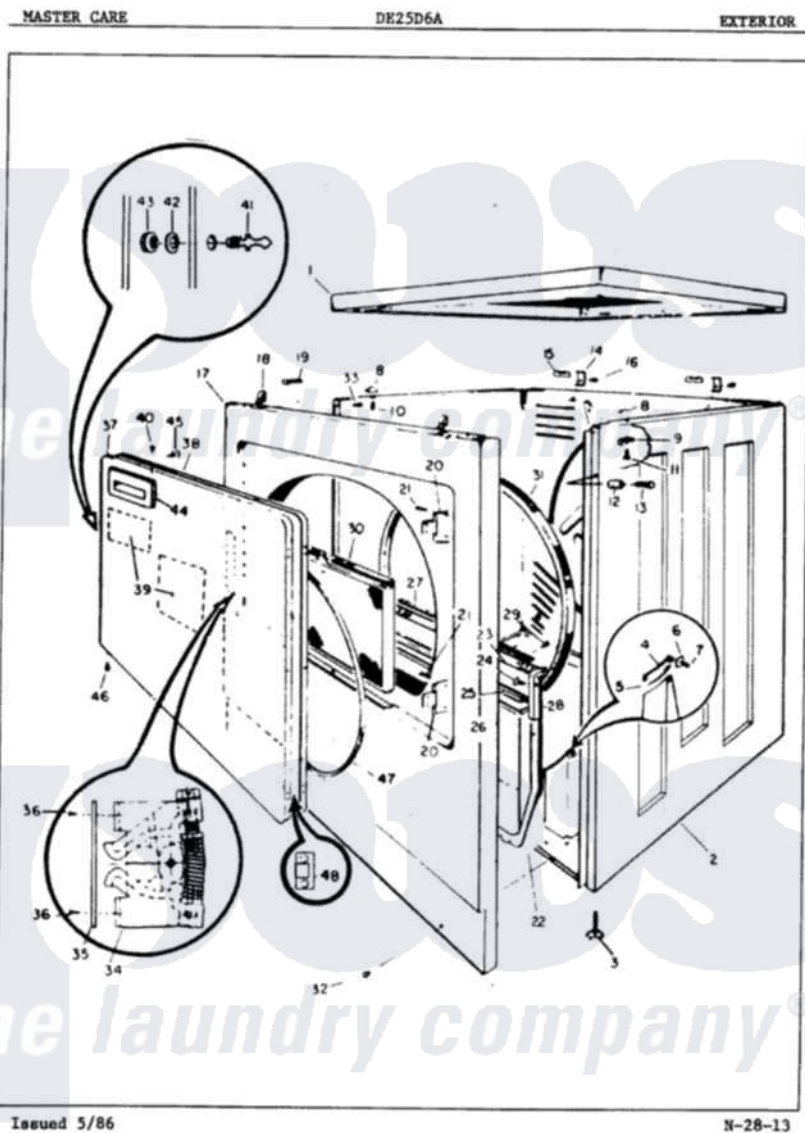

Admiral DE25D6WW 05 - EXTERIOR

Admiral Residential Admiral DE25D6WW Dryer Parts Parts Diagram 05 - EXTERIOR
 Click on the part number to view part

Item	Original Part Number	Replaced By	Status	Part Description
1	63-6135		Not Available	CABINET TOP
2	25-7740		Not Available	SCREW
"	63-5998		Not Available	CABINET ASM
3	63-2834N			Dryer Glide Kit
"	63-5519		Not Available	LEG, LEVELING
4	63-3804			RH Cylinder Glide
"	63-3805		Not Available	LH CYL GLIDE
5	63-5719	63-6301		LH Cylinder Gl Cushn
"	63-5718	63-6300		RH Cylinder Gl Cushn
6	63-1202			Clamp
7	25-3092	90767		Screw, 8A X 3/8 HeX Washer Head Tapping
8	63-3651		Not Available	GUIDE
9	25-7265		Not Available	WIRING CLAMP
10	25-2134	W10116760		Screw
11	25-7683		Not Available	SCREW
12	63-5546		Not Available	SLEEVE