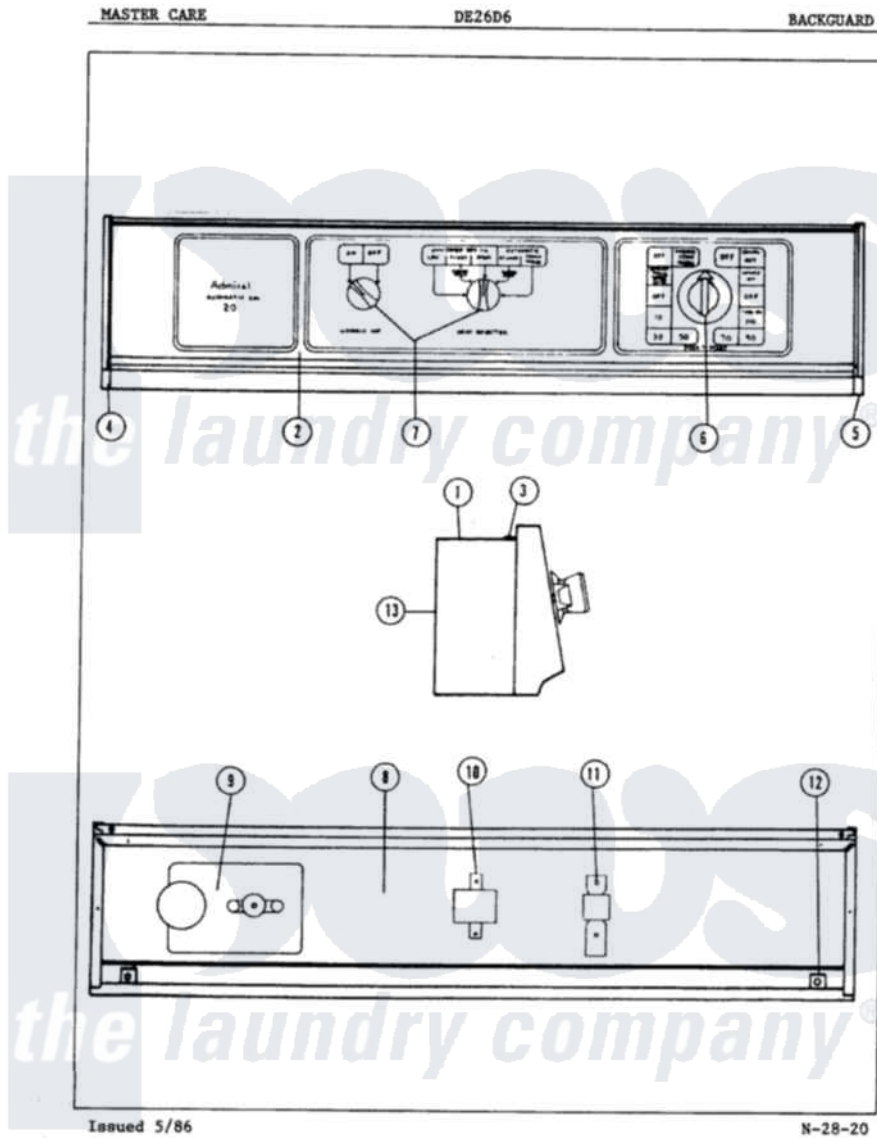

Admiral DE26D6 01 - CONTROL PANEL

Admiral [Residential Admiral DE26D6 Dryer Parts](#) Parts Diagram 01 - CONTROL PANEL
 Click on the part number to view part

Item	Original Part Number	Replaced By	Status	Part Description
1	63-6568		Not Available	WRAPPER
2	63-5961		Not Available	CONTROL PANEL
3	25-7649	910187		Screw
4	33-6765			LH End Cap
5	25-7496	25-7760		Screw
"	33-6766			RH End Cap
6	33-7343		Not Available	KNOB ASM
"	25-6044			Set Screw
7	33-5804		Not Available	KNOB
8	63-5847		Not Available	CONTRL SHIELD
"	25-3092	90767		Screw, 8A X 3/8 HeX Washer Head Tapping
9	63-6748		Not Available	TIMER MOTOR
"	25-0205	216412		Screw, Bracket To Timer
"	63-6584		Not Available	EXPORT TIMER
10	63-5775		Not Available	SWITCH
				Screw, 8A X 3/8 HeX Washer

"	25-3092	90767	Screw, 8A X 3/8 HeX Washer Head Tapping
11	63-5352		Not Available SEL SWITCH
"	25-3092	90767	Screw, 8A X 3/8 HeX Washer Head Tapping
12	25-7461		Not Available CLIP
13	63-5954		Not Available SHIELD
"	25-3092	90767	Screw, 8A X 3/8 HeX Washer Head Tapping