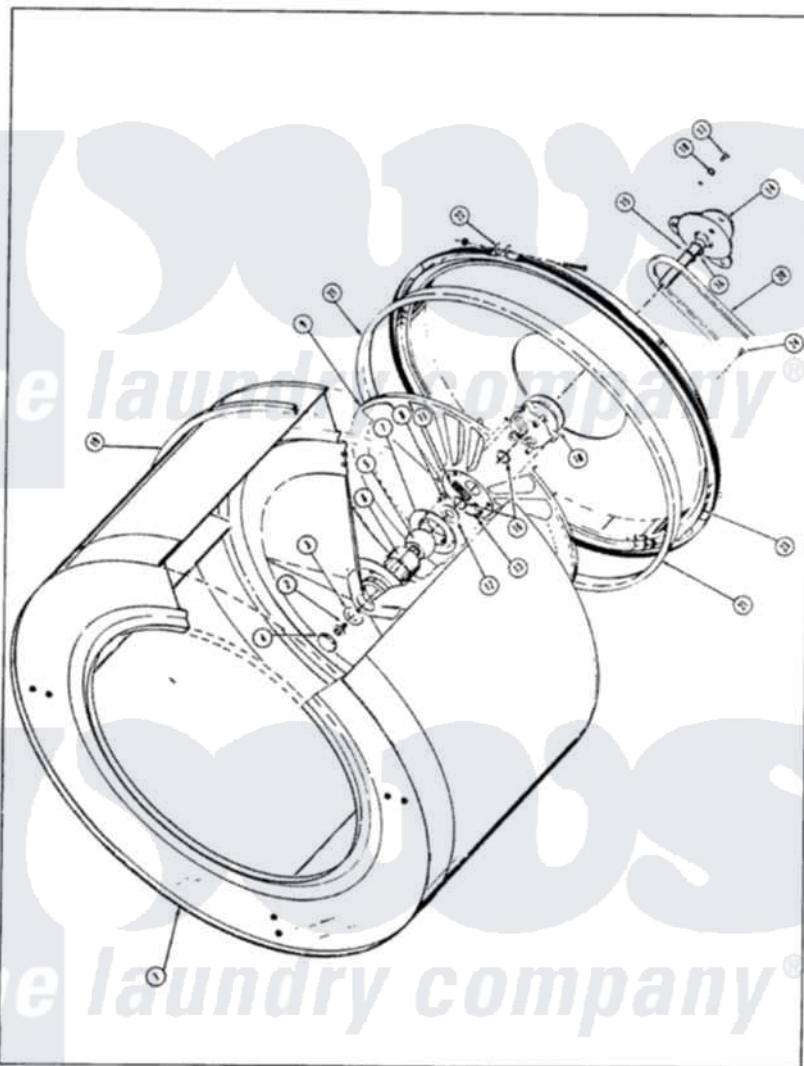

# Admiral DE26D6 02 - CYLINDER & DRIVE

MASTER CARE

DE26D6

CYLINDER & DRIVE

Issued 5/86

N-28-15

Admiral [Residential Admiral DE26D6 Dryer Parts](#) Parts Diagram 02 - CYLINDER & DRIVE

[Click on the part number to view part](#)

Item	Original Part Number	Replaced By	Status	Part Description
1	63-5981		Not Available	CYLINDER ASM
2	25-3682		Not Available	HEX HD BOLT
3	25-3382		Not Available	WASHER
4	63-5865		Not Available	PLUG BUTTON
5	63-1258		Not Available	CYL BEARING
6	63-2797		Not Available	CUSHION ASM
7	63-1262		Not Available	BEARING COVER
8	25-3671	<a href="#">7101P012-60</a>		Screw
9	<a href="#">63-6258</a>			Blower Fan
10	63-2844N		Not Available	BLOWER HUB KIT
"	63-6030		Not Available	HUB ASM
11	63-6348		Not Available	DEFLECTOR STRAP
12	W10124350		Not Available	NOT REQUIRED PART OR SEE NOTE (PURCHASE LOCALLY)
13	25-7764	<a href="#">489483</a>		Screw 10-32 X 1/2
14	<a href="#">63-6032</a>			Cylinder Shaft Assembly