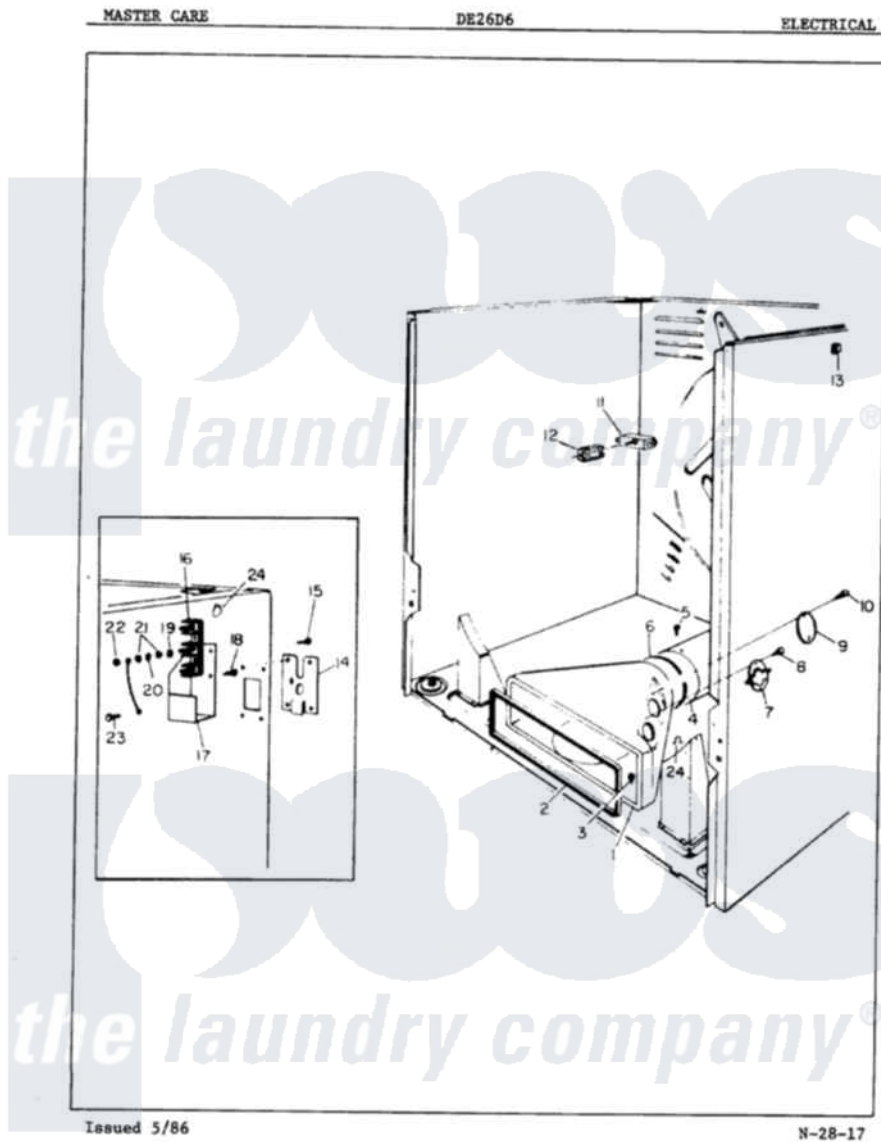

# Admiral DE26D6 04 - ELECTRICAL

Admiral Residential Admiral DE26D6 Dryer Parts Parts Diagram 04 - ELECTRICAL

Click on the part number to view part

Item	Original Part Number	Replaced By	Status	Part Description
1	63-5114		Not Available	TRANSITION DUCT
2	63-2599		Not Available	DUCT GASKET
3	W10124350		Not Available	NOT REQUIRED PART OR SEE NOTE (PURCHASE LOCALLY)
4	63-5848		Not Available	VENT DUCT
5	W10124350		Not Available	NOT REQUIRED PART OR SEE NOTE (PURCHASE LOCALLY)
6	W10124350		Not Available	NOT REQUIRED PART OR SEE NOTE (PURCHASE LOCALLY)
7	63-6142		Not Available	THERMOSTAT
8	W10124350		Not Available	NOT REQUIRED PART OR SEE NOTE (PURCHASE LOCALLY)
9	63-1216N		Not Available	COVER PLATE
10	63-2837N	<a href="#">LA-1005</a>		Switch Kit
"	W10124350		Not Available	NOT REQUIRED PART OR SEE NOTE (PURCHASE LOCALLY)

			LOCALLY)
11	63-5991	<a href="#">LA-1005</a>	Switch Kit
12	63-5990	<a href="#">31001319</a>	Clip, Switch
13	<a href="#">25-3034</a>		Clip, Wiring
14	63-1195	Not Available	SUPPORT
15	<a href="#">63-2836N</a>		Trmnl Block Kit
"	25-3092	<a href="#">90767</a>	Screw, 8A X 3/8 HeX Washer Head Tapping
16	63-1244	<a href="#">53-1518</a>	Block, Terminal
17	63-5805	Not Available	SHIELD
18	25-9103	Not Available	SCREW
19	<a href="#">25-3122</a>		Washer, Flat
20	25-3123	Not Available	WASHER, CUP
21	25-0027	<a href="#">112432</a>	Nut
22	25-6124	Not Available	NUT
23	25-3461	<a href="#">3400094</a>	Screw, 10-32 X 3/8
24	25-7027	<a href="#">16515</a>	Clip