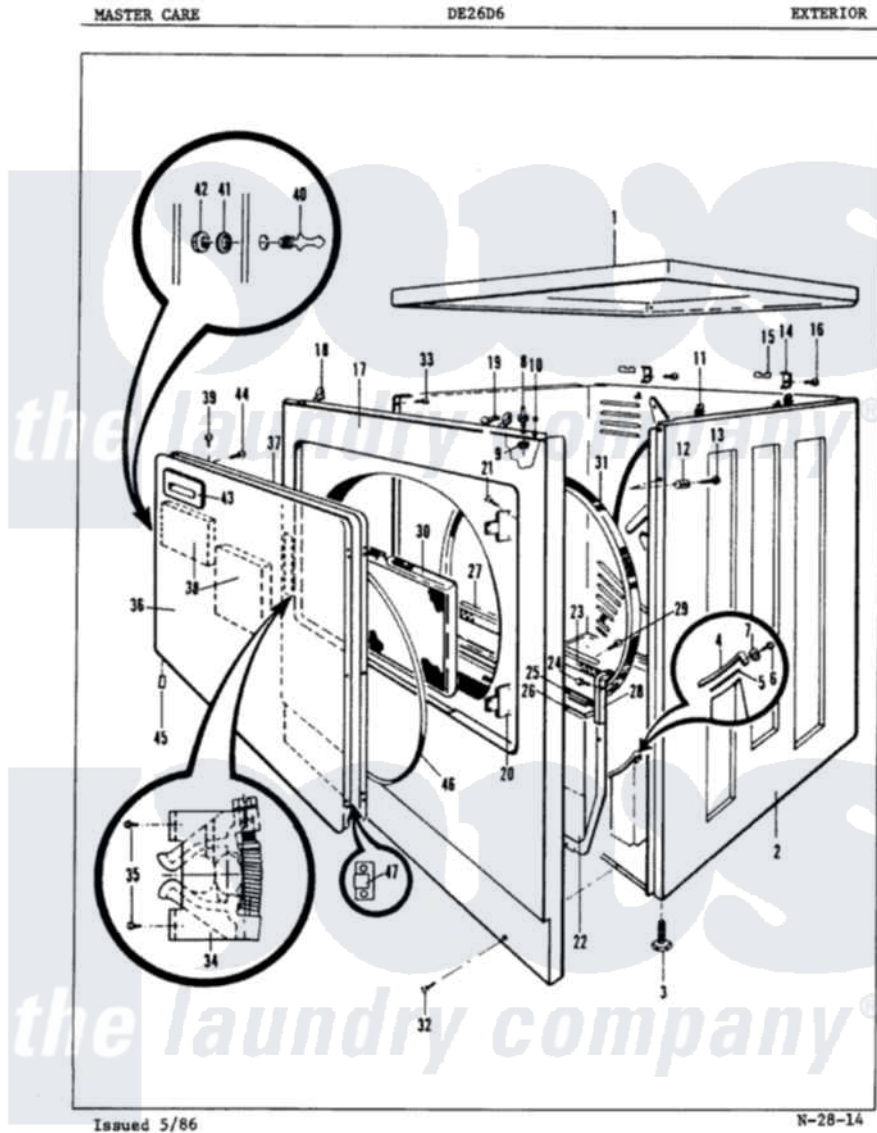

Admiral DE26D6 05 - EXTERIOR

Admiral [Residential Admiral DE26D6 Dryer Parts](#) Parts Diagram 05 - EXTERIOR
 Click on the part number to view part

Item	Original Part Number	Replaced By	Status	Part Description
1	63-6666		Not Available	CABINET TOP
2	25-7740		Not Available	SCREW
"	63-5998		Not Available	CABINET ASM
3	63-5834		Not Available	LEG, LEVELING
"	63-2834N			Dryer Glide Kit
4	63-3804			RH Cylinder Glide
"	63-3805		Not Available	LH CYL GLIDE
5	63-6301			LH Cylinder GI Cushn
"	63-6300			RH Cylinder GI Cushn
6	63-1202			Clamp
7	25-3092	90767		Screw, 8A X 3/8 HeX Washer Head Tapping
8	63-6148	53-0643		Pin, Locator
9	25-0224	3400029		Nut, Adapter Plate
10	33-2653			Bumper, Cabinet
11	25-3034			Clip, Wiring
12	63-5546		Not Available	SLEEVE

13	25-7123		Not Available	SCREW
14	63-5712			Hinge, Cabinet Top
15	33-0930			Pad, Top Hinge
16	25-3092	90767		Screw, 8A X 3/8 HeX Washer Head Tapping
17	63-5982		Not Available	FRONT PANEL
18	25-7220			Clip, Cabinet Top
19	25-3032		Not Available	WIRING CLIP
20	63-4526		Not Available	HINGE
21	25-7770	3196169		Screw, Element
22	63-5451	63-6484		Duct
23	63-5448		Not Available	COLL DUCT FRONT
24	25-2134	W10116760		Screw
25	63-1192		Not Available	TRAP SEAL
26	63-5449			Lint Trp Seal
27	63-5478			Foam Seal
28	63-5477			Seal
29	25-7742	210932		Screw, No.8 X 9/16 Ctsk Note: Screw, Inlet Duct
30	63-5431			Lint Screen
31	63-1270		Not Available	FRONT CYL SEAL
32	25-7453		Not Available	SCREW
33	63-2842N			Door Catch Kit
"	25-7741	W10116760		Screw
34	63-5569			Catch Assembly
35	25-7715	W10068250		Screw
36	63-6067		Not Available	OUTER PANEL
37	63-6068		Not Available	INNER PANEL
38	63-6090		Not Available	POLY PAD
39	25-7752	3196169		Screw, Element
40	63-6069			Door Strike
41	W10124350		Not Available	NOT REQUIRED PART OR SEE NOTE (PURCHASE LOCALLY)
42	25-0048	Y052734		Nut, Carrage Bolts And Bracket
43	63-5560			Door Handle
44	25-7650		Not Available	SCREW
45	25-3534	25-7889		Plug Button
46	63-3693			Door Gasket
47	63-5099		Not Available	HINGE CLIP