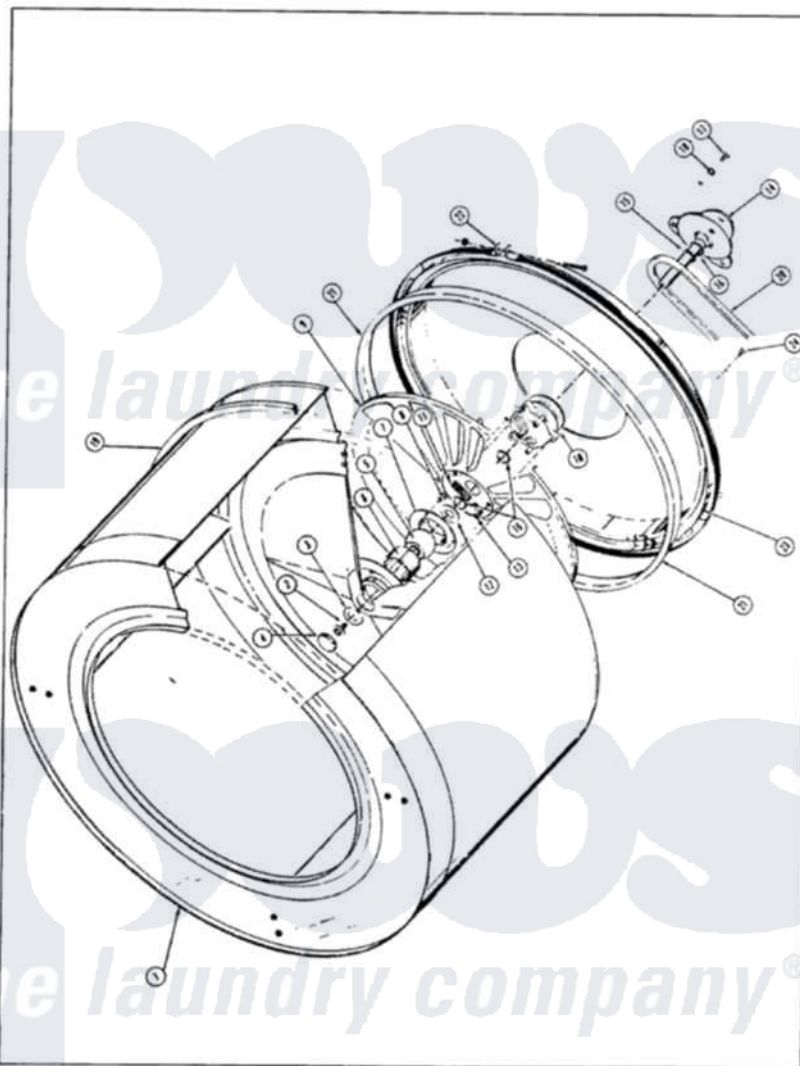

Admiral DE26D6A 01 - CYLINDER & DRIVE

MASTER CARE

DE26D6

CYLINDER & DRIVE

Issued 5/86

N-28-15

Admiral [Residential Admiral DE26D6A Dryer Parts](#) Parts Diagram 01 - CYLINDER & DRIVE
 Click on the part number to view part

Item	Original Part Number	Replaced By	Status	Part Description
1	63-5981		Not Available	CYLINDER ASM
2	25-3682		Not Available	HEX HD BOLT
3	25-3382		Not Available	WASHER
4	63-5865		Not Available	PLUG BUTTON
5	63-1258		Not Available	CYL BEARING
6	63-2797		Not Available	CUSHION ASM
7	63-1262		Not Available	BEARING COVER
8	25-3671	7101P012-60		Screw
9	63-6258			Blower Fan
10	63-2844N		Not Available	BLOWER HUB KIT
"	63-6030		Not Available	HUB ASM
11	63-6348		Not Available	DEFLECTOR STRAP
12	W10124350		Not Available	NOT REQUIRED PART OR SEE NOTE (PURCHASE LOCALLY)
13	25-7764	489483		Screw 10-32 X 1/2
14	63-6032			Cylinder Shaft Assembly