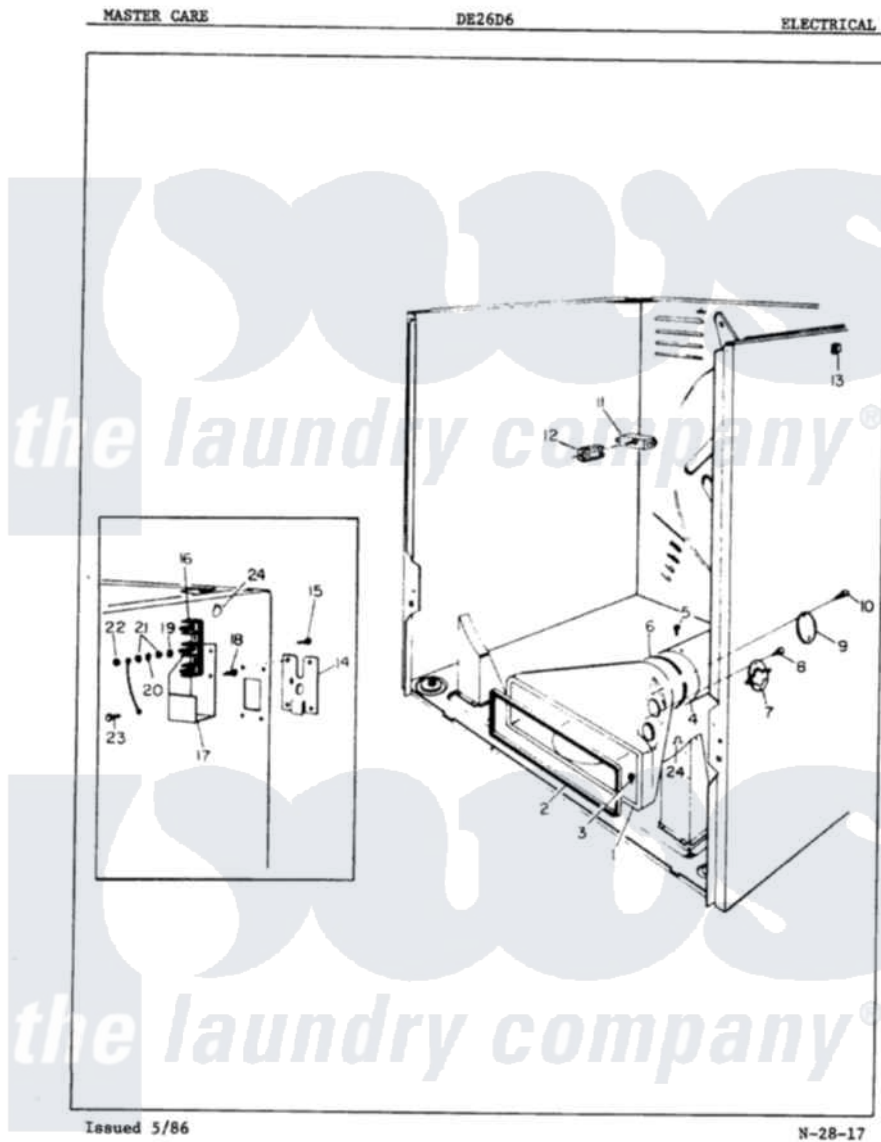

Admiral DE26D6A 03 - ELECTRICAL

Admiral Residential Admiral DE26D6A Dryer Parts Parts Diagram 03 - ELECTRICAL
 Click on the part number to view part

Item	Original Part Number	Replaced By	Status	Part Description
1	63-5114		Not Available	TRANSITION DUCT
2	63-2599		Not Available	DUCT GASKET
3	W10124350		Not Available	NOT REQUIRED PART OR SEE NOTE (PURCHASE LOCALLY)
4	63-5848		Not Available	VENT DUCT
5	W10124350		Not Available	NOT REQUIRED PART OR SEE NOTE (PURCHASE LOCALLY)
6	W10124350		Not Available	NOT REQUIRED PART OR SEE NOTE (PURCHASE LOCALLY)
7	63-6142		Not Available	THERMOSTAT
8	W10124350		Not Available	NOT REQUIRED PART OR SEE NOTE (PURCHASE LOCALLY)
9	63-1216N		Not Available	COVER PLATE
10	63-2837N	LA-1005		Switch Kit
"	W10124350		Not Available	NOT REQUIRED PART OR SEE NOTE (PURCHASE LOCALLY)

			LOCALLY)
11	63-5991	LA-1005	Switch Kit
12	63-5990	31001319	Clip, Switch
13	25-3034		Clip, Wiring
14	63-1195	Not Available	SUPPORT
15	63-2836N		Trmnl Block Kit
"	25-3092	90767	Screw, 8A X 3/8 HeX Washer Head Tapping
16	63-1244	53-1518	Block, Terminal
17	63-5805	Not Available	SHIELD
18	25-9103	Not Available	SCREW
19	25-3122		Washer, Flat
20	25-3123	Not Available	WASHER, CUP
21	25-0027	112432	Nut
22	25-6124	Not Available	NUT
23	25-3461	3400094	Screw, 10-32 X 3/8
24	25-7027	16515	Clip